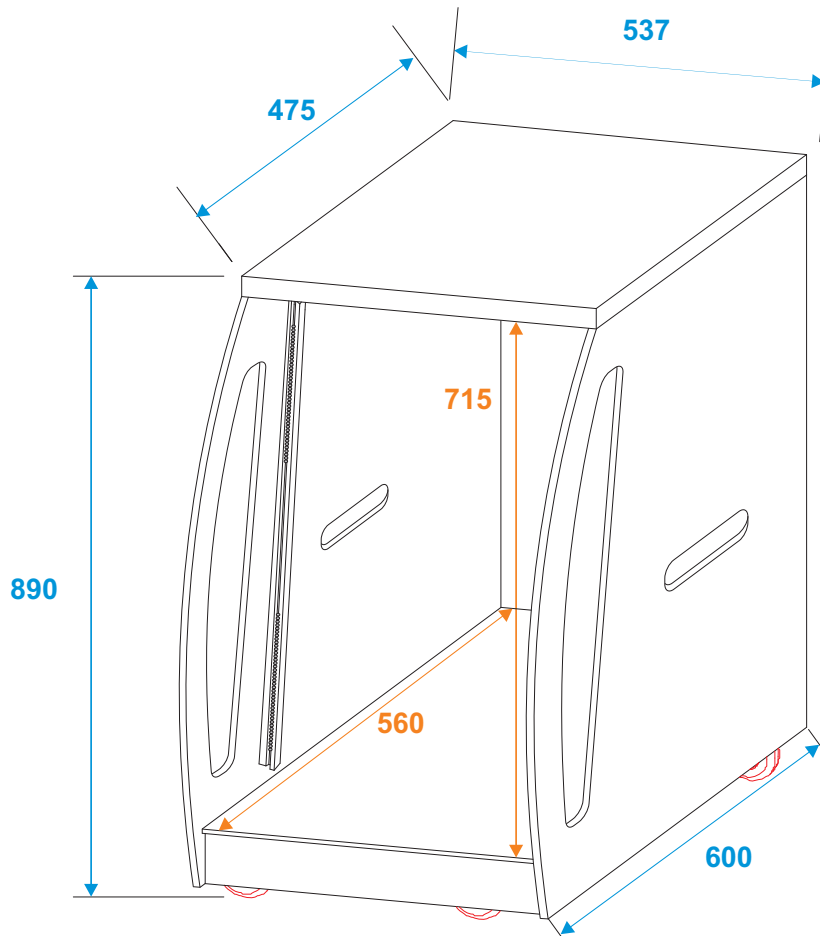

30103631 STUDIO RACK

*all dimensions in millimeters