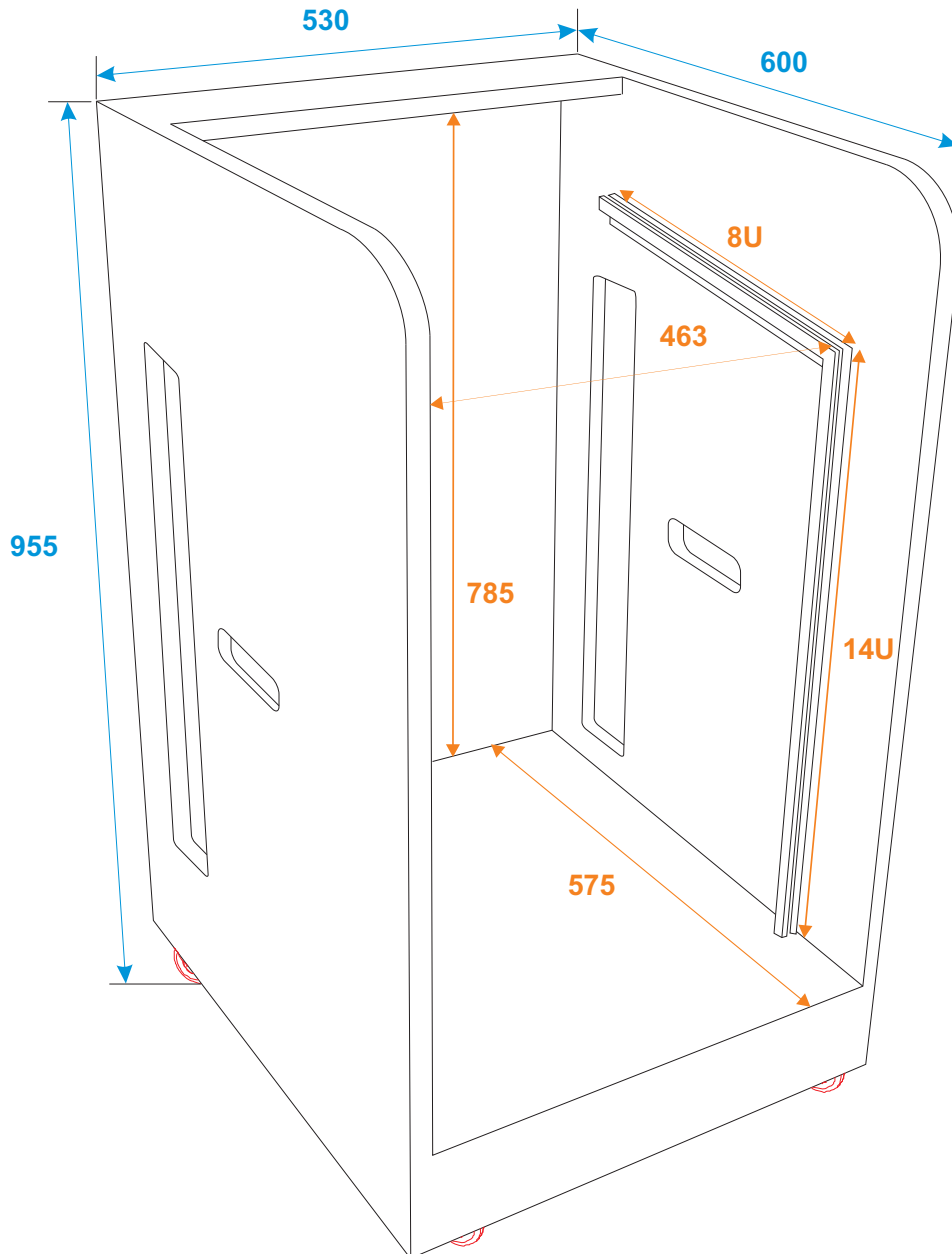

30103630 STUDIO RACK

*all dimensions in millimeters