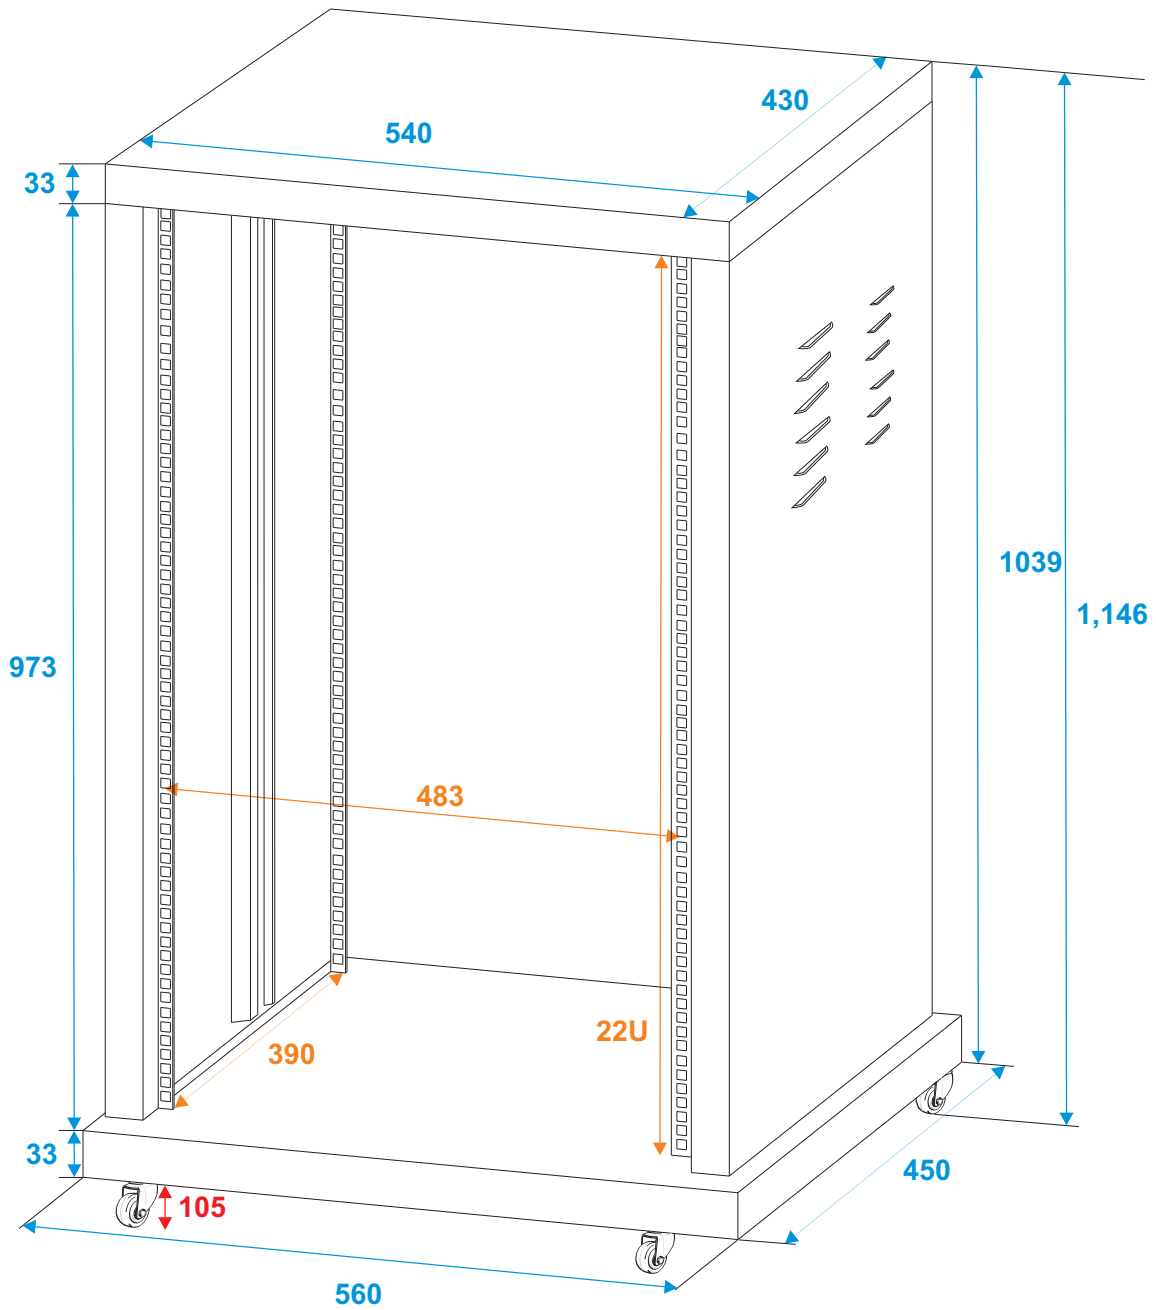

Flightcase

30103196

Stahl-Rack SR-19, 22HE

*all dimensions in millimeters