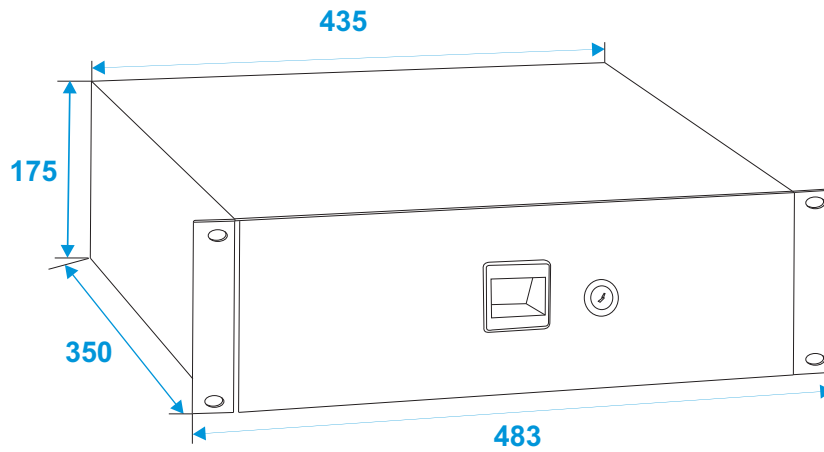

Flightcase

3010095C Rack drawer with snaplock and lock 4U

*all dimensions in millimeters