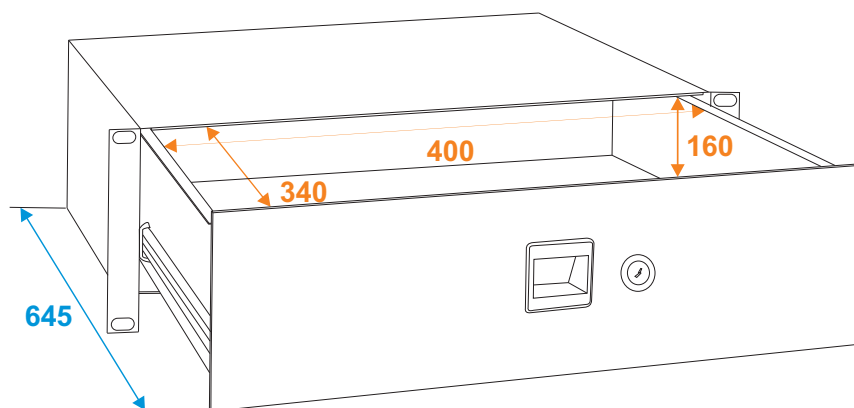

Flightcase

3010095C Rack drawer with snaplock and lock 4U

*all dimensions in millimeters