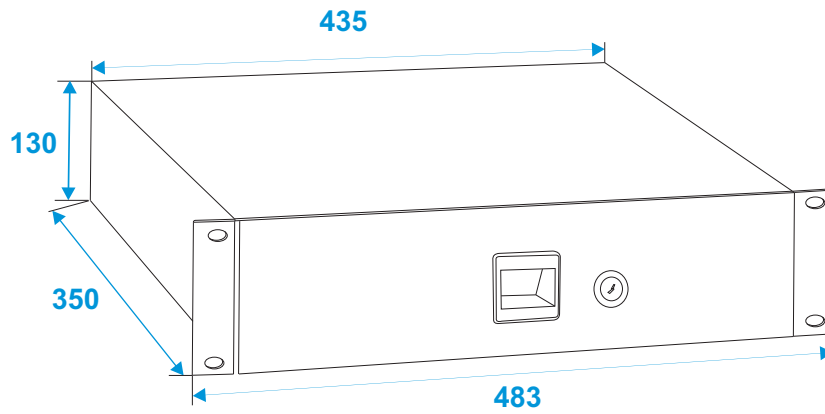

# Flightcase

**3010095B** Rack drawer with snaplock and lock 3U

\*all dimensions in millimeters