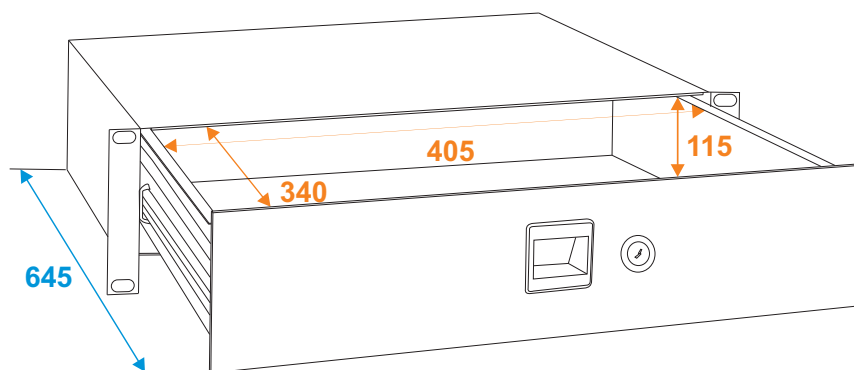

# Flightcase

**3010095B** Rack drawer with snaplock and lock 3U

\*all dimensions in millimeters