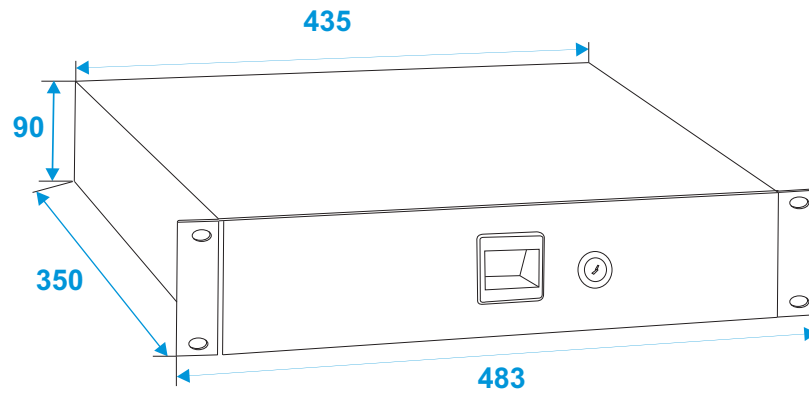

# Flightcase

**3010095A** Rack drawer with snaplock and lock 2U

\*all dimensions in millimeters