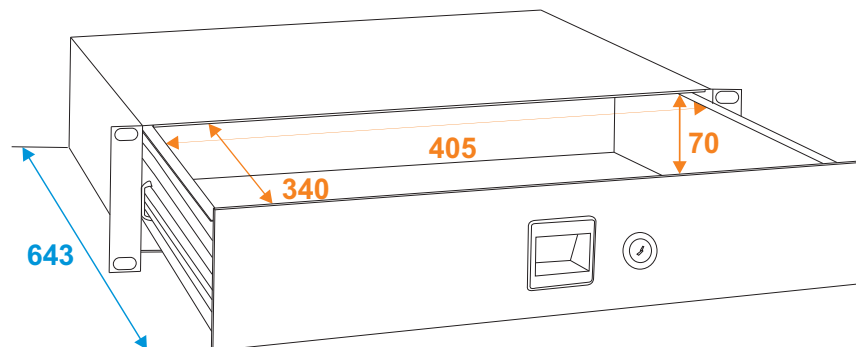

# Flightcase

**3010095A** Rack drawer with snaplock and lock 2U

\*all dimensions in millimeters