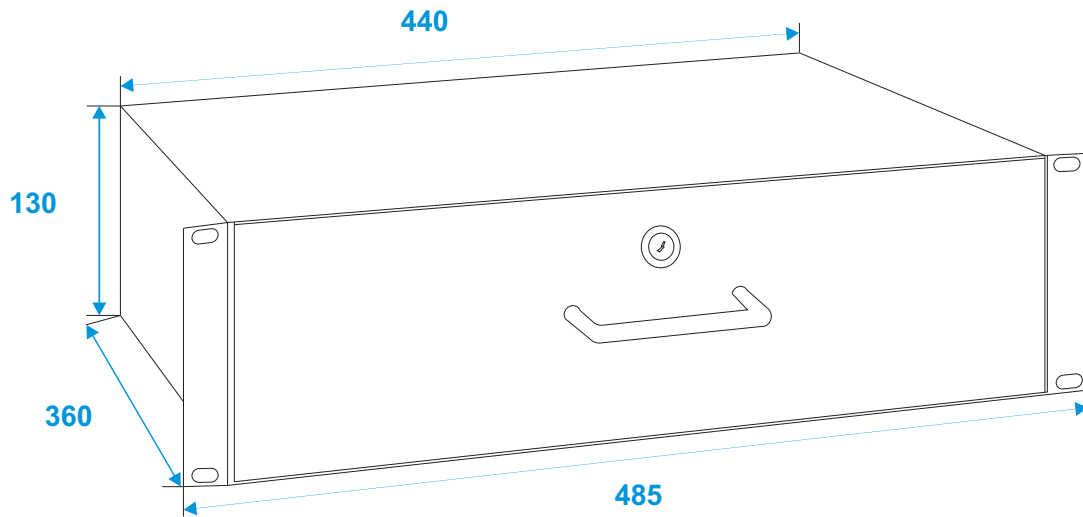

**30100953**

RACK DRAWER WITH LOCK 3U

\*all dimensions in millimeters