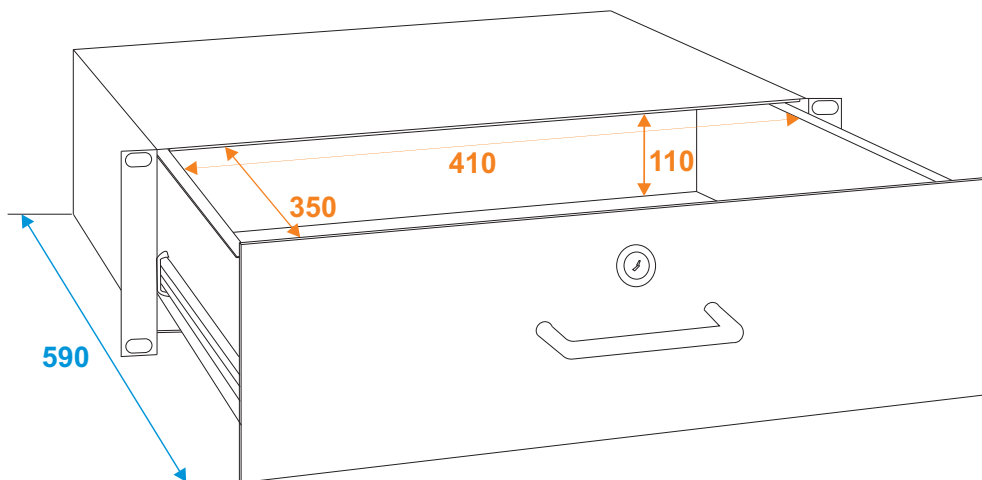

**30100953**

RACK DRAWER WITH LOCK 3U

\*all dimensions in millimeters