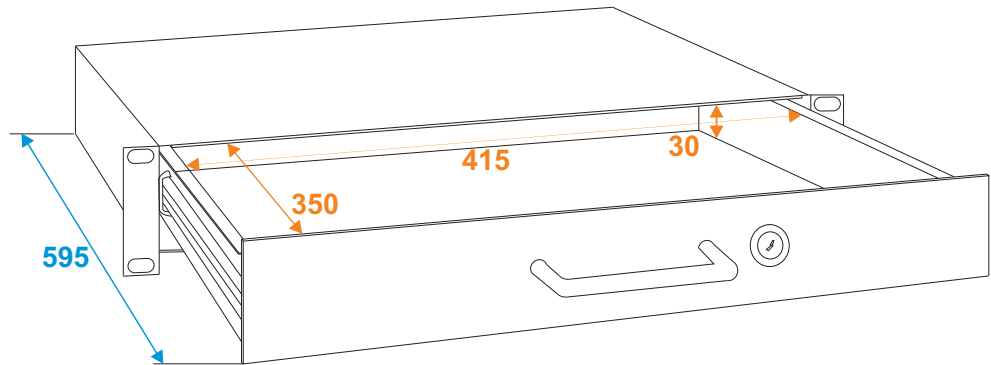

Flightcase

30100951 Rack drawer with lock 1U

*all dimensions in millimeters