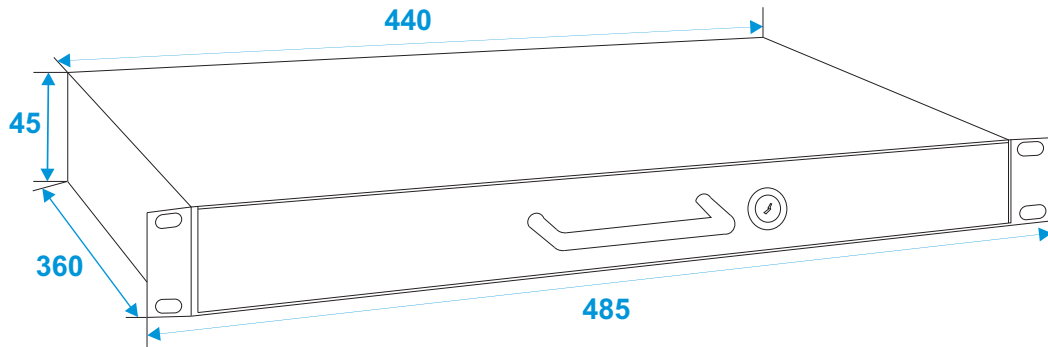

Flightcase

30100951 Rack drawer with lock 1U

*all dimensions in millimeters