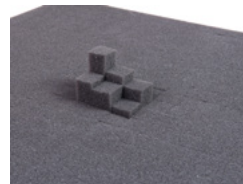

 No. 8070250A 10 mm
 No. 8070250C 20 mm
ACCESSORY Soft Foam 100x200cm
 Perfect for padding flightcases

No. 80702630 20 mm
 No. 80702631 40 mm
 No. 80702632 70 mm
 No. 80702633 100 mm
ACCESSORY Eggshape Insulation Mat,ht,50x100cm
 Eggfoam

No. 80702640 20 mm
 No. 80702641 40 mm
 No. 80702642 70 mm
 No. 80702643 100 mm
ACCESSORY Eggshape Insulation Mat,ht,100x206cm
 Eggfoam

 No. 8070265N
ROADINGER Eggshape Insulation Mat,ht 48mm,100x200cm