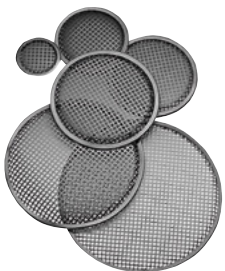

No. 30004500 ..... 12,7 cm
No. 30004600 ..... 20 cm
No. 30004700 ..... 25,4 cm
No. 30004800 ..... 30 cm
No. 30004900 ..... 38 cm
OMNITRONIC Speaker-Grille
Speaker-grille