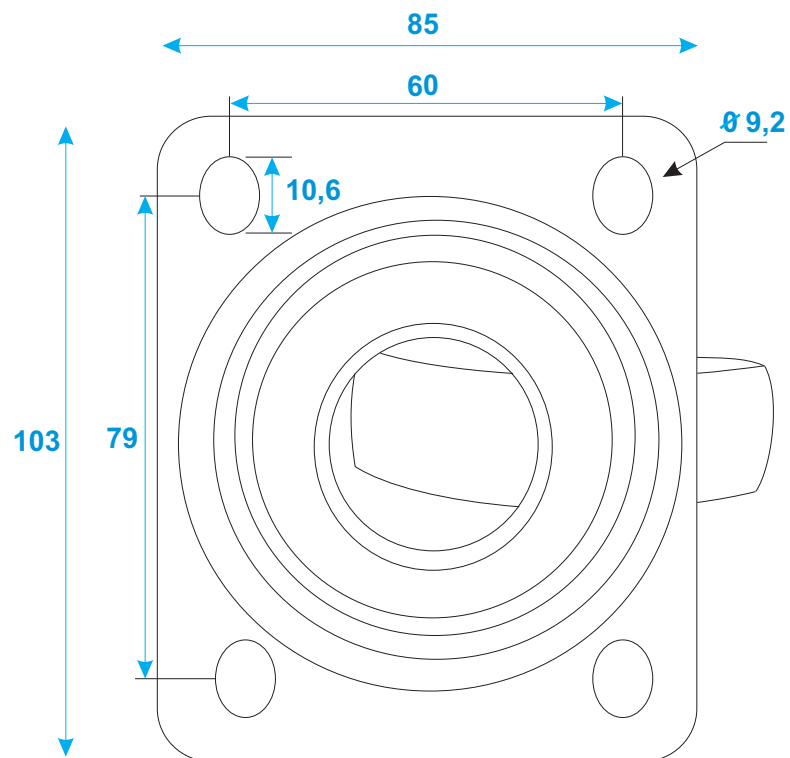

Flightcase

30004005 Lenkrolle 100mm BLUE WHEEL hellblau

*all dimensions in millimeters