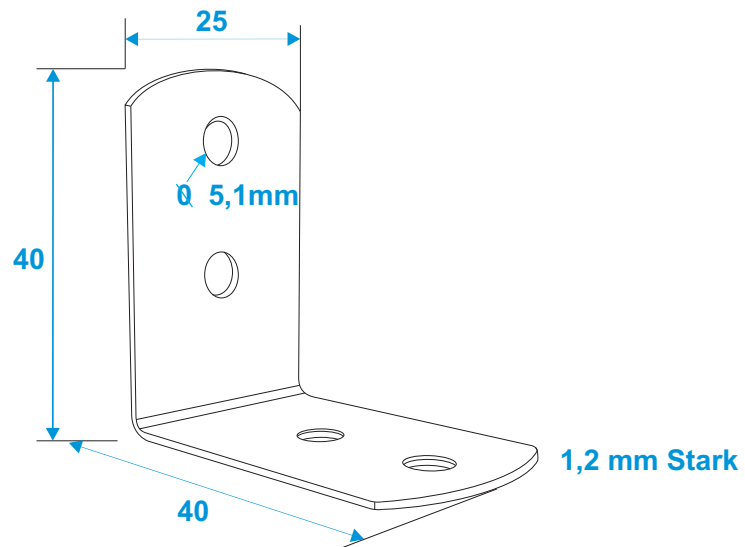

Flightcase

30003000 Small corner brace 25x40mm

*all dimensions in millimeters