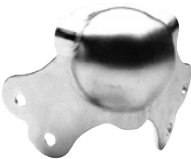

No. 30001200.....larg w/steel
 No. 30001202.....25x25 mm
 No. 3000130A.....25 mm steel ring

ROADINGER Rubber Foot

Black rubber foot

No. 30001600.....3 legs
 No. 30001700.....2 legs

ROADINGER Cabinet Corner

Corner, two/three-leg

No. 30001710
ROADINGER Steel Plate Corner, 3 legs, 30mm

Ball corner, three-leg

No. 30001750.....39 mm
 No. 30001755.....41 mm
 No. 30001800.....48 mm
 No. 30001910.....64 mm
 No. 30001920.....64 mm, cranked
 No. 30001922.....64 mm, stackable

ROADINGER Steel Ball Corner, 3 legs

Ball corner, three-leg

No. 30001930
ROADINGER Steel Ball Corner 2 legs 64mm

Ball corner, two-leg

No. 30002000
ROADINGER Plastic Corner, 50mm legs, stackable

Plastic corner, stackable