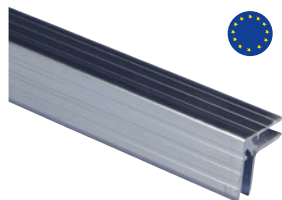

No. 30006400 ..... for 7 mm
No. 30006470..... for 9 mm
ACCESSORY Aluminium casemaker 30x30mm/m
• Delivered in 2-meter-pieces
• Price per meter
• Weight approx. 460 g/m