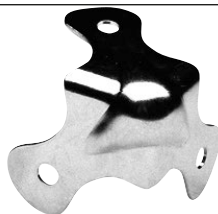

No. 30001600..... 3 legs
 No. 30001700..... 2 legs
ROADINGER Cabinet corner, 3 legs
 • 36 mm, R = 6 mm
 • 1 mm steel, nickel plated
 • Inside radius 12 mm
 • Mounting holes: d = 4.2 mm

No. 30001710
ROADINGER Steel plate corner, 3 legs, 30mm
 • 0.8 mm steel, nickel-plated
 • Weight: approx. 10 g
 • Mounting holes: d = 4.4 mm

ROADINGER Steel ball corner, 3 legs, 39mm
 No. 30001750..... 39 mm, 3 legs
 No. 30001755..... 41 mm, 3 legs
 No. 30001800..... 48 mm, 3 legs
 No. 30001910..... 64 mm, 3 legs
 No. 30001920..... 64 mm, cranked
 No. 30001922..... 64 mm, 3 legs
 No. 30001930..... 64 mm, 2 legs

No. 30003400 silver
 No. 30003410..... black
ROADINGER Heavy duty hook over hinge
 • Material: 1.5 mm steel, zinc-plated
 • Weight approx. 50 g
 • Mounting holes: d = 5.0 mm

No. 30003350
ROADINGER Corner brace round dia = 5 mm
 • Radius 5 mm
 • 1.2 mm steel, zinc-plated
 • Weight approx. 12 g
 • Mounting holes: d = 5.1 mm

No. 30003520
ROADINGER Large strut hinge
 • 1.0 mm steel, nickel-plated
 • Weight approx. 45 g
 • Dimensions: 90 x 50 mm
 • Mounting holes: d = 4.5 mm
 • 95°

No. 30003490
ROADINGER Piano hinge stop punched
 • Material: 1.5 mm steel, zinc-plated
 • Weight approx. 30 g
 • Punched for piano hinge, No. 30003460
 • Mounting holes: d = 5.1 mm
 • 89 mm length