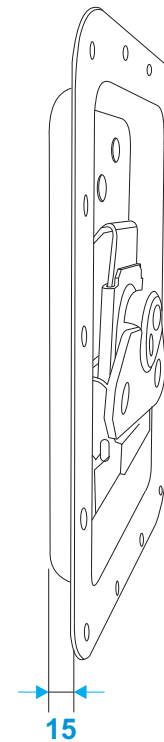

## 30000400 Butterfly lock large in dish

\*all dimensions in millimeters