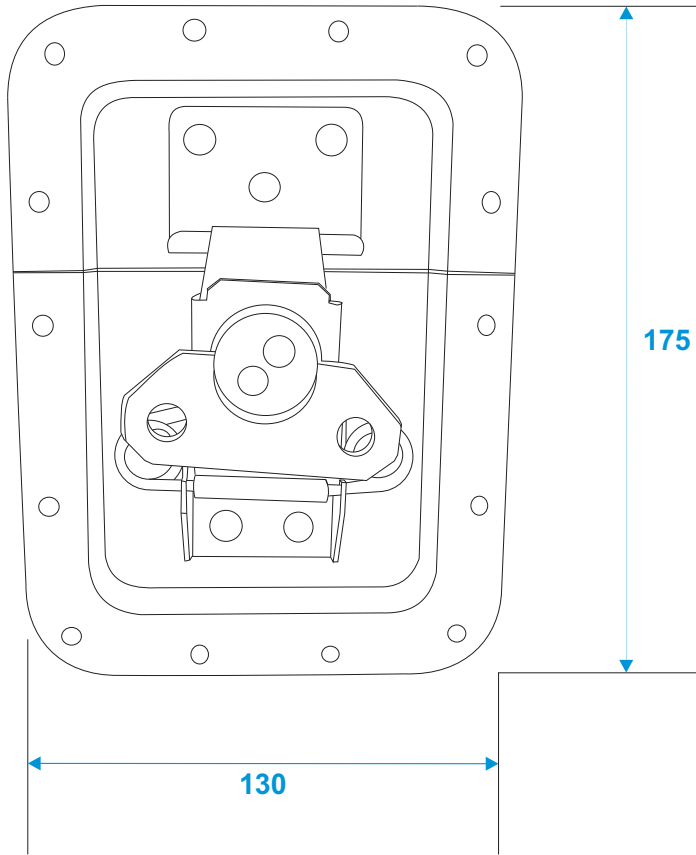

## 30000400 Butterfly lock large in dish

\*all dimensions in millimeters