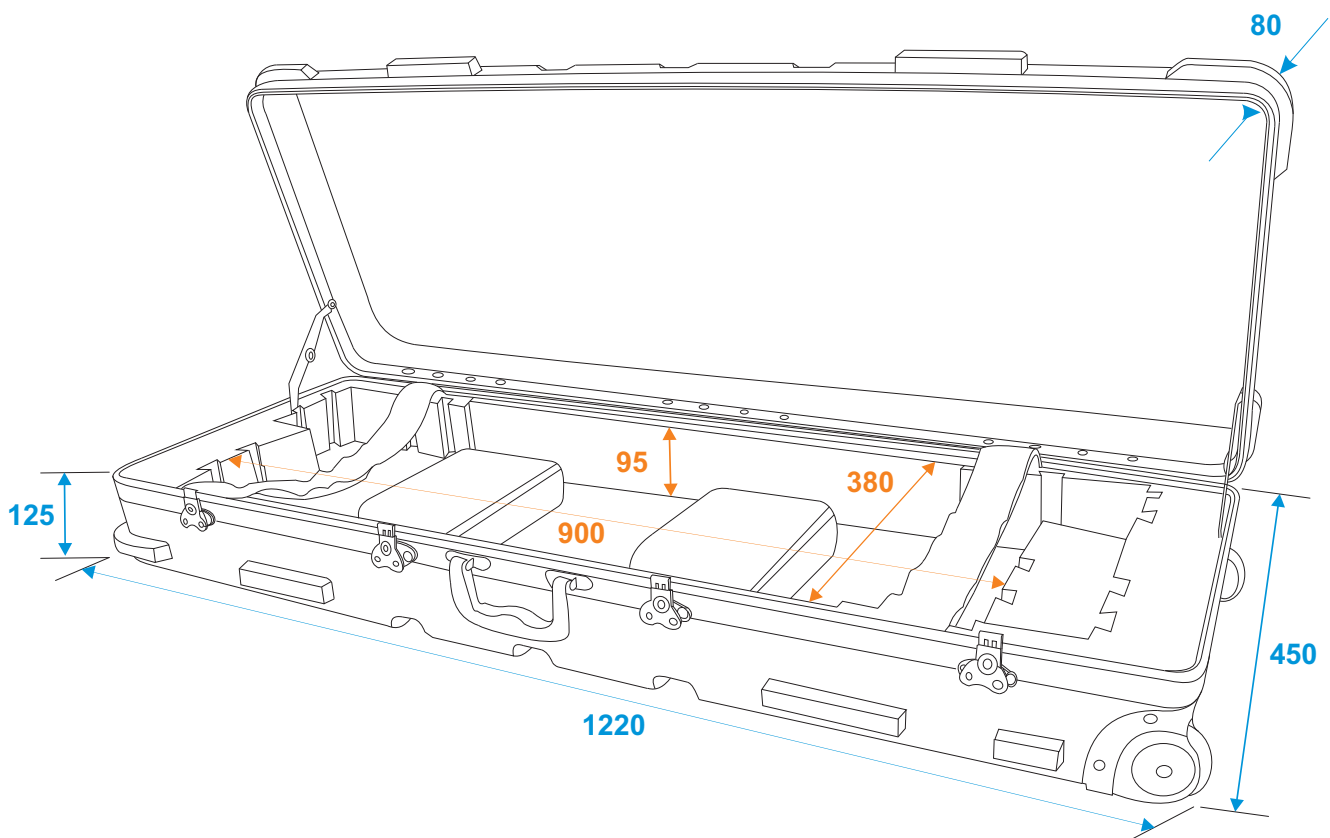

Flightcase

26702040 Leichtsin Tower-80

*all dimensions in millimeters