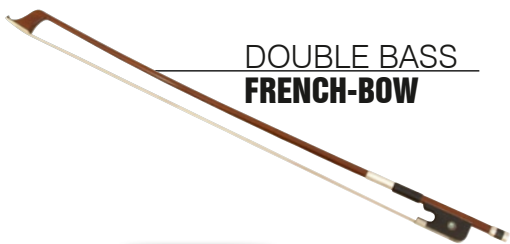

- Material: hard-foam covered with nylon
- Color: black
- High grade quality
- Exterior pocket
- Padded and stable
- Fixed, water-rejecting waiter surfaces material
- With handle
- Dimensions: 195 x 55 cm, 65 x 27 cm

WOOD DESK

No. 26880015

- Höhenverstellbar
- Hochwertige Qualität
- Sehr klein zusammenklappbar
- Inkl. Tragetasche
- Height adjustable
- High quality
- Foldable to a very small size
- Incl. bag

DOUBLE BASS FRENCH-BOW

No. 26460250

- Material: Brasilholz
- Stab: rund
- Ebenholzfrog
- Ebenholzbeinchen
- Drahtwicklung
- Auge: Pariser Auge
- Pferdehaar
- Jeder Bogen einzeln getestet

- Material: brazilwood
- Stick: octagonal
- Ebony frog
- 3-piece adjuster
- Wire coil
- Eye: Parisian eye
- Horse hair
- Each bow ist tested!!

DOUBLE BASS GERMAN-BOW

No. 26460252

- Material: Brasilholz
- Stab: rund
- Ebenholzfrog
- Ebenholzbeinchen
- Drahtwicklung
- Auge: Pariser Auge
- Pferdehaar
- Jeder Bogen einzeln getestet

- Material: brazilwood
- Stick: round
- Ebony frog
- 3-piece adjuster
- Wire coil
- Eye: Parisian eye
- Horse hair
- Each bow ist tested!!