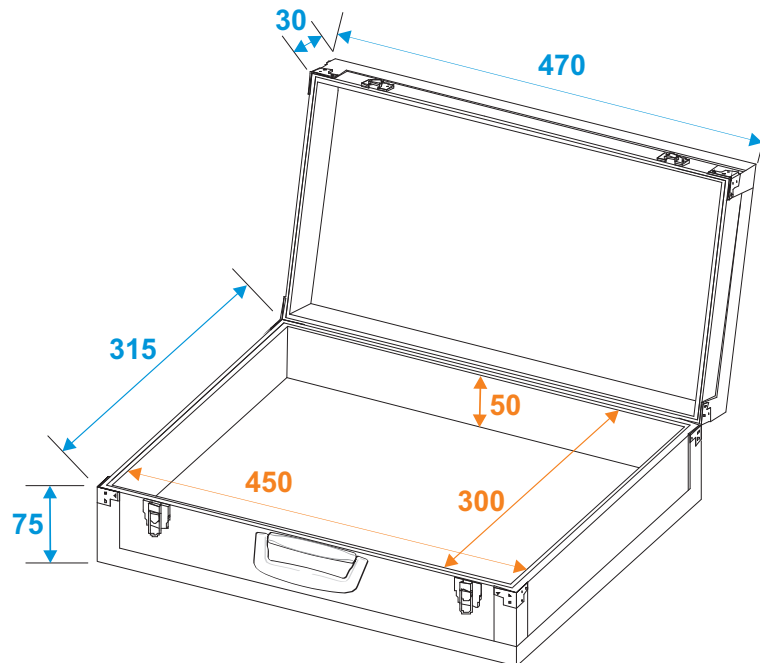

Flightcase

26380060 Leichtsin Tower-80

*all dimensions in millimeters