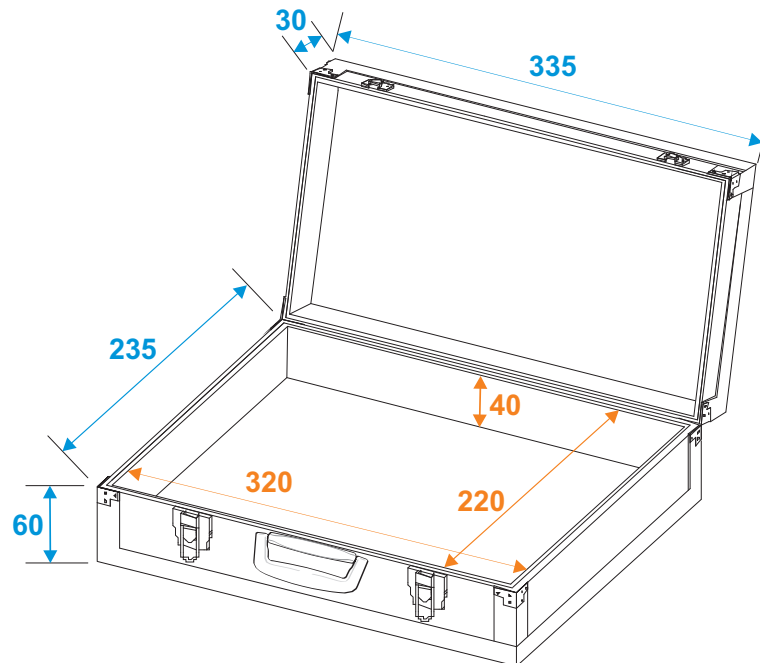

Flightcase

26380050 Leichtsin Tower-80

*all dimensions in millimeters