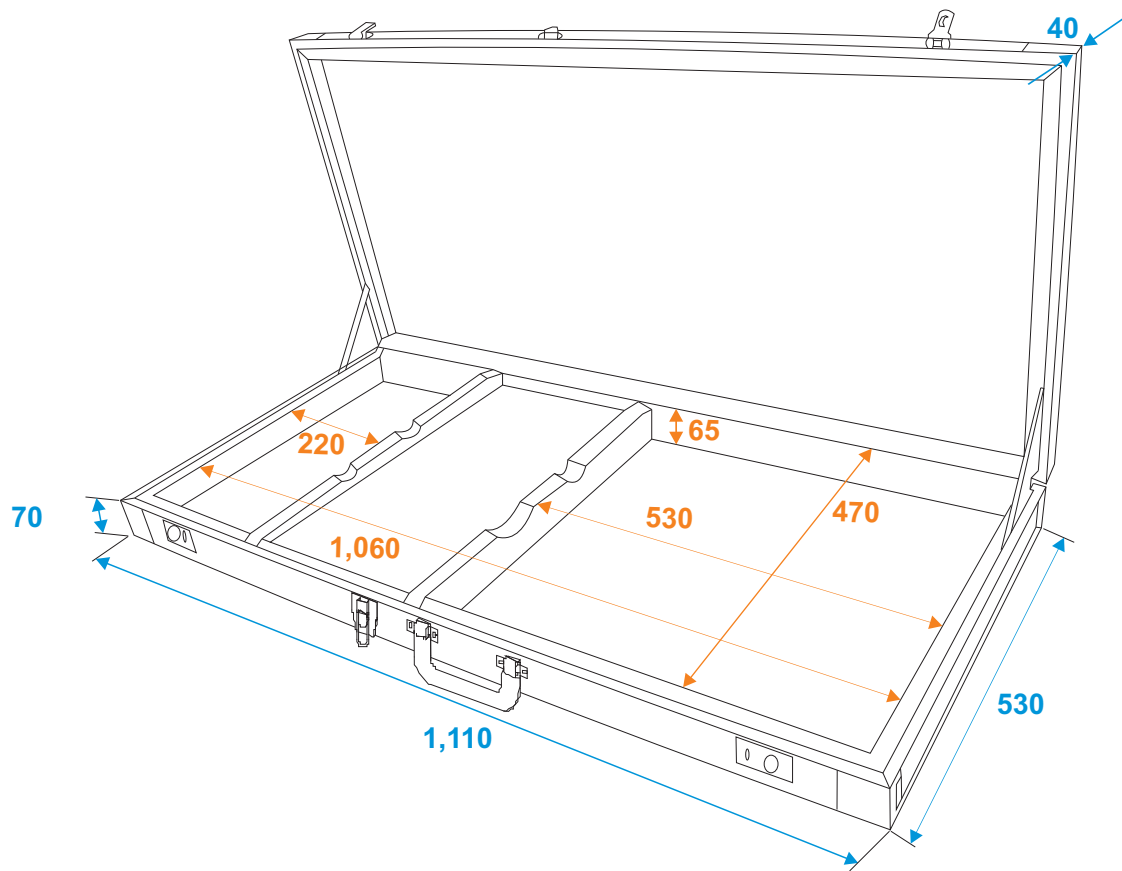

# Flightcase

**26347722** DIMAVERY Wood-case for DN-404

\*all dimensions in millimeters