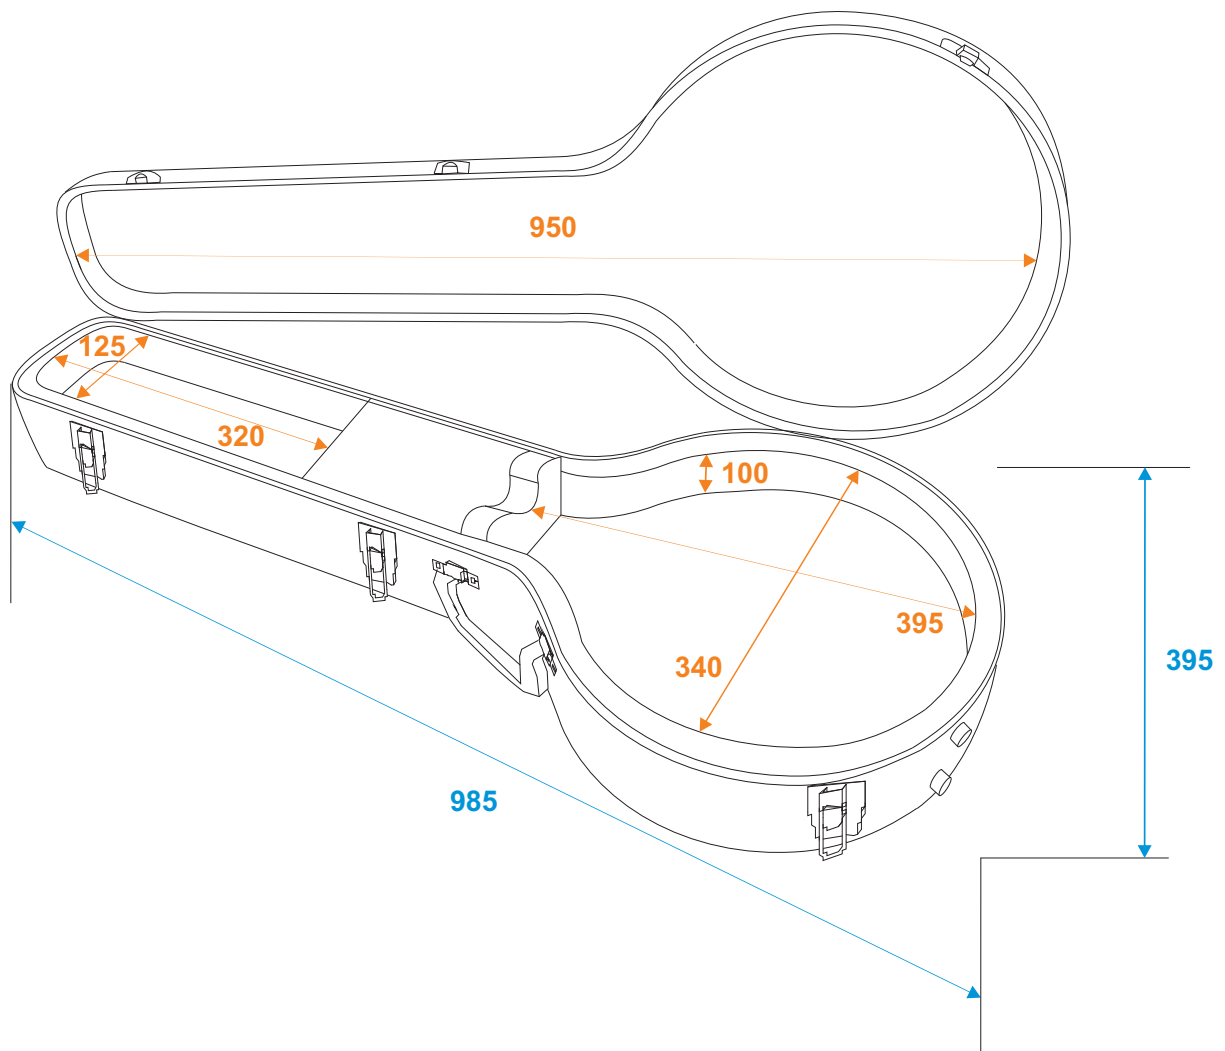

# Flightcase

**26347715** DIMAVERY wooden case for banjo 93 cm

\*all dimensions in millimeters