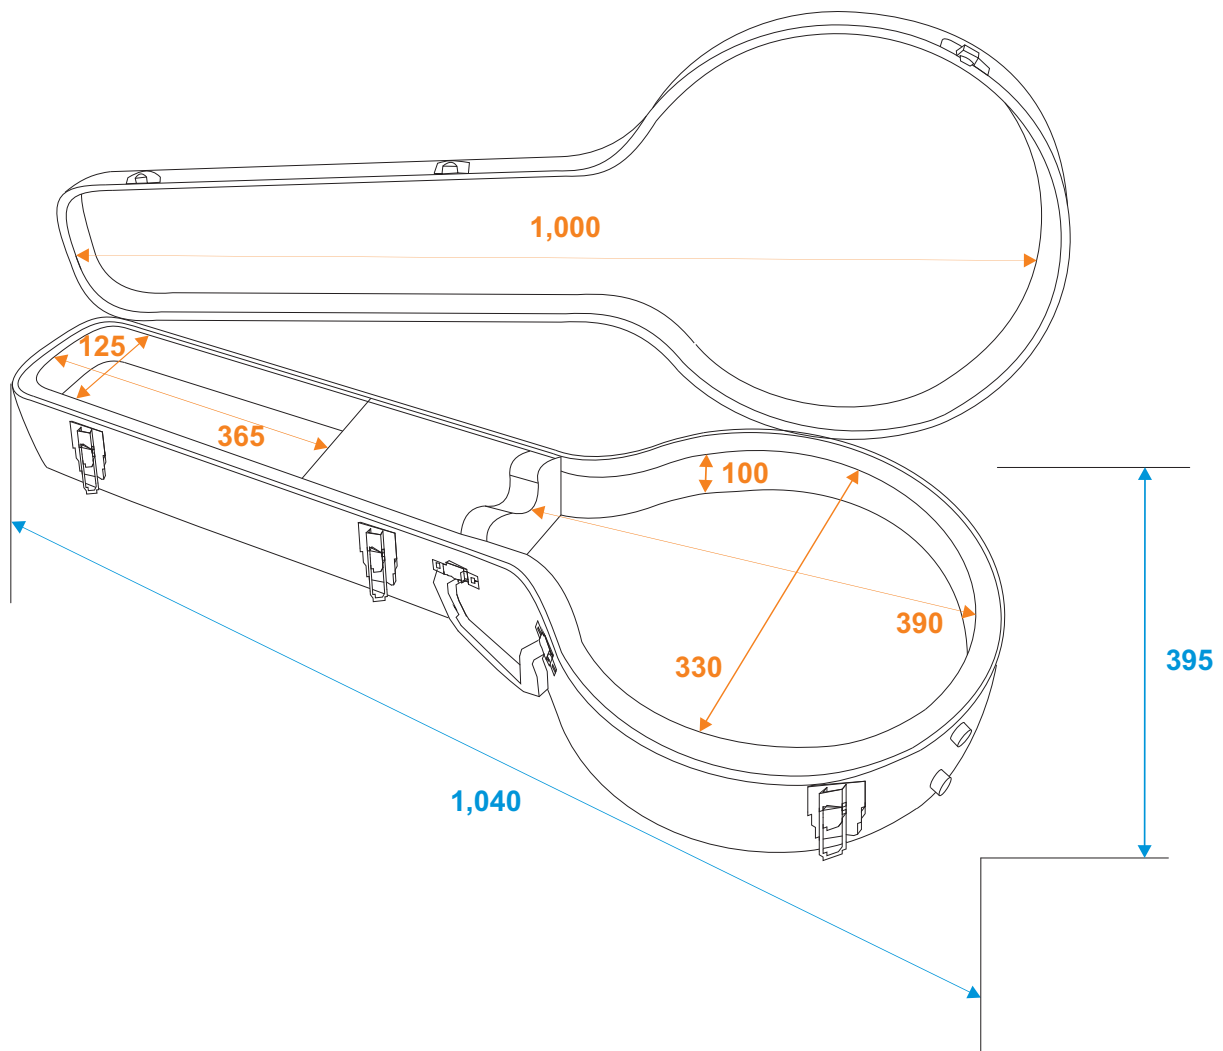

# Flightcase

**26347710** DIMAVERY wooden case for banjo 99 cm

\*all dimensions in millimeters