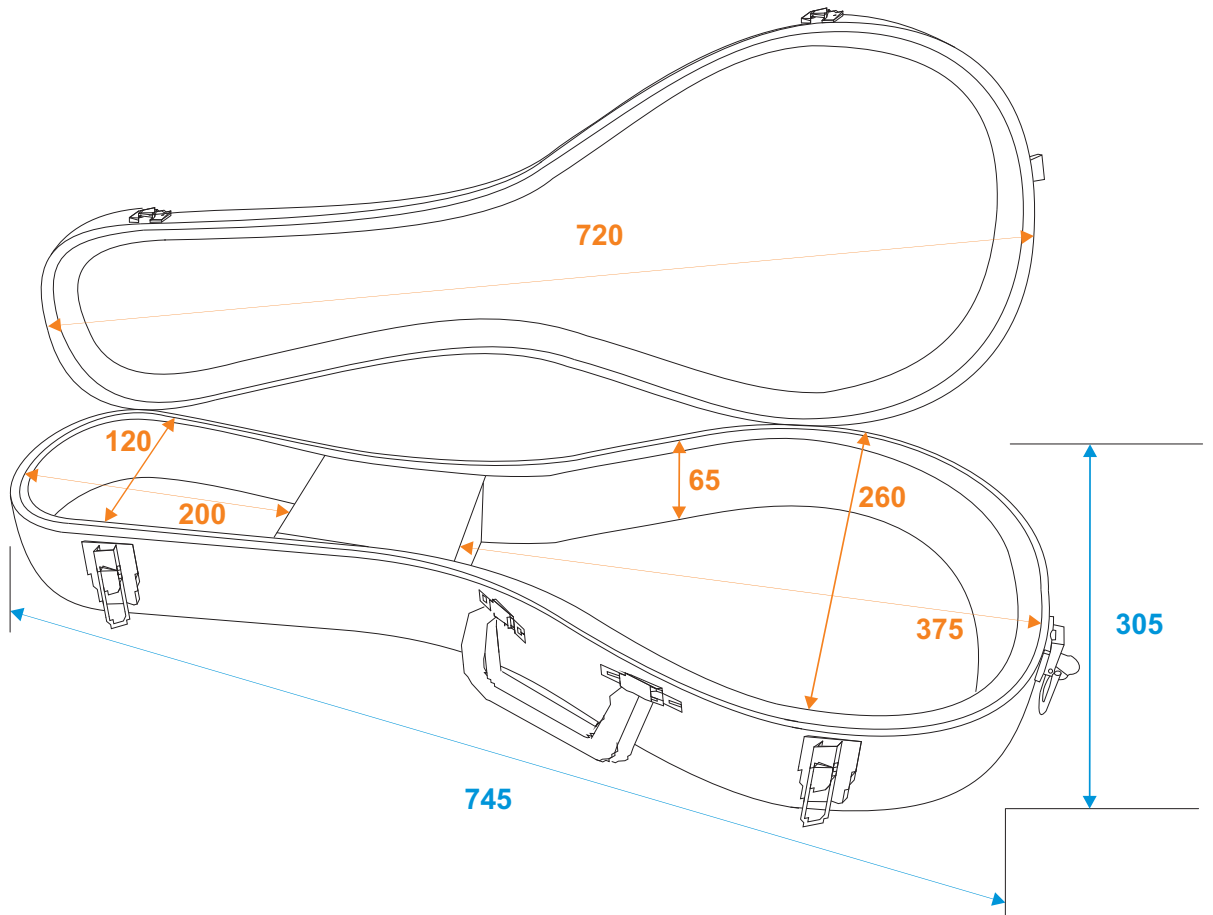

Flightcase

26347700 DIMAVERY wooden case for a-shape mandolin

*all dimensions in millimeters