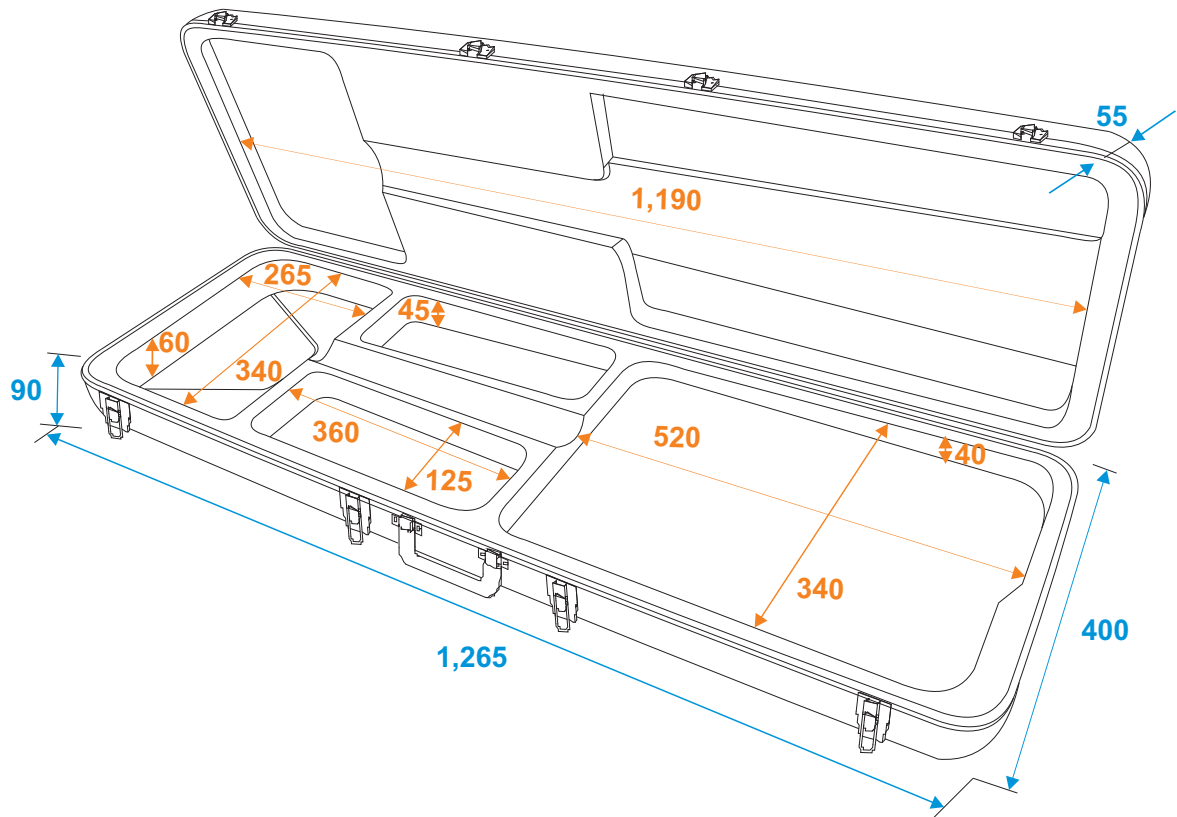

# Flightcase

**26347650** DIMAVERY ABS rectangle-case for e-bass

\*all dimensions in millimeters