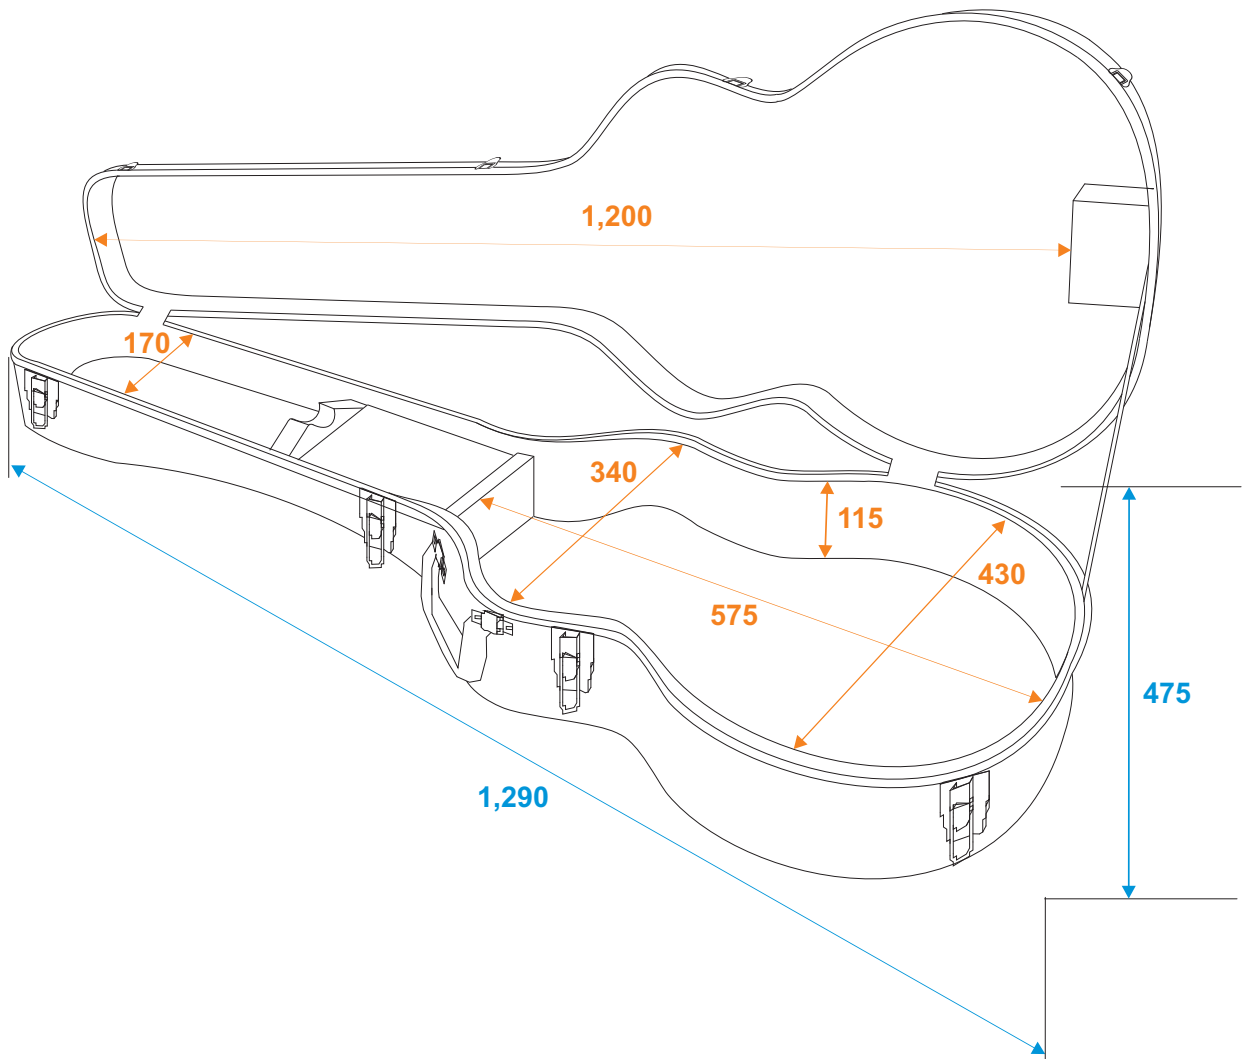

Flightcase

26347640 DIMAVERY ABS Case for jumbo acoustic-bass

*all dimensions in millimeters