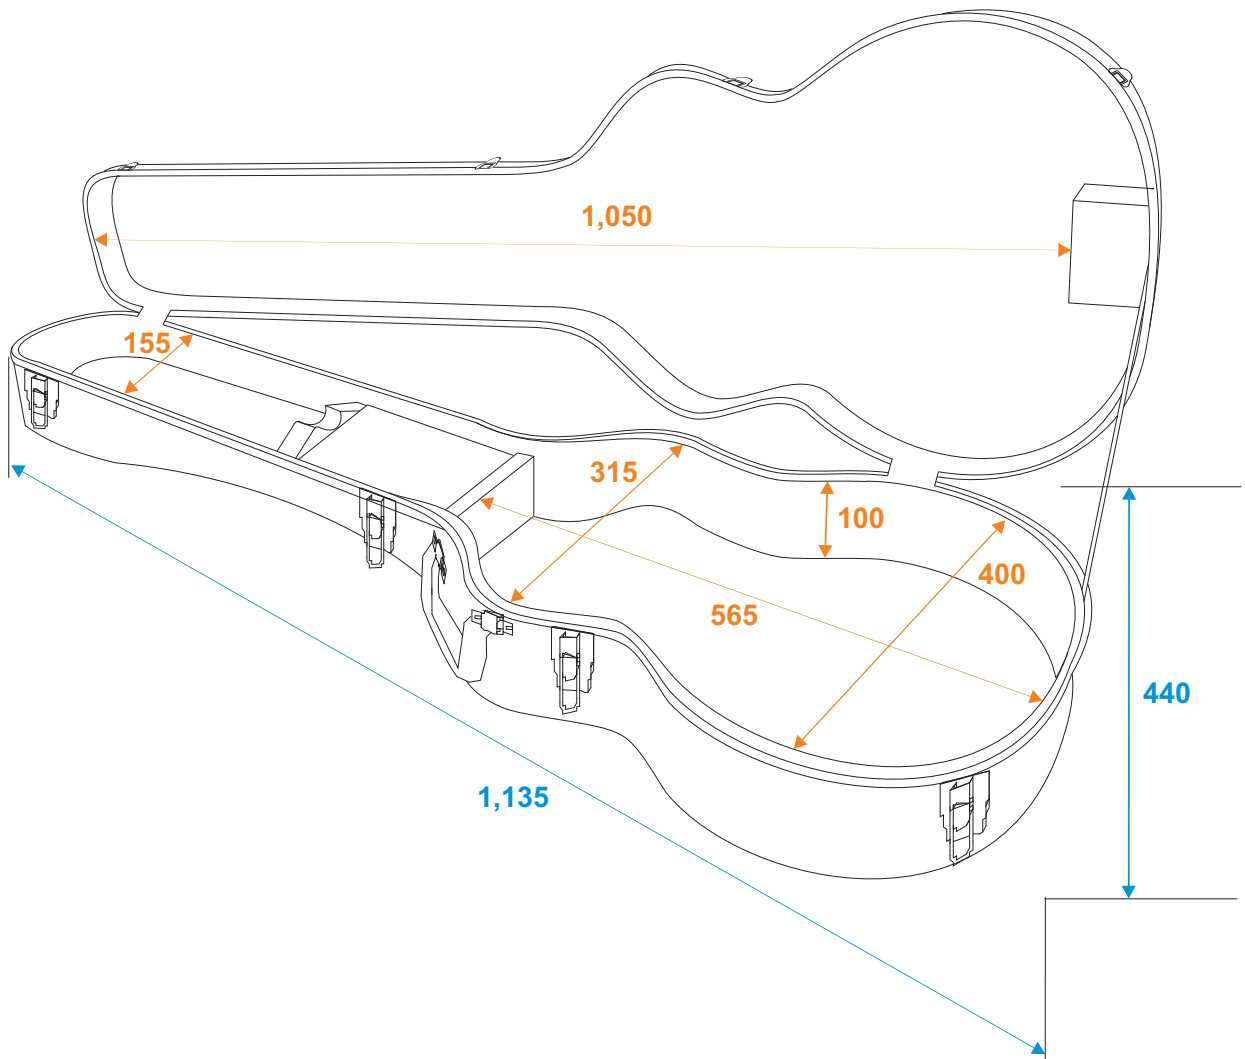

Flightcase

26347635 DIMAVERY ABS Case for style-guitar

*all dimensions in millimeters