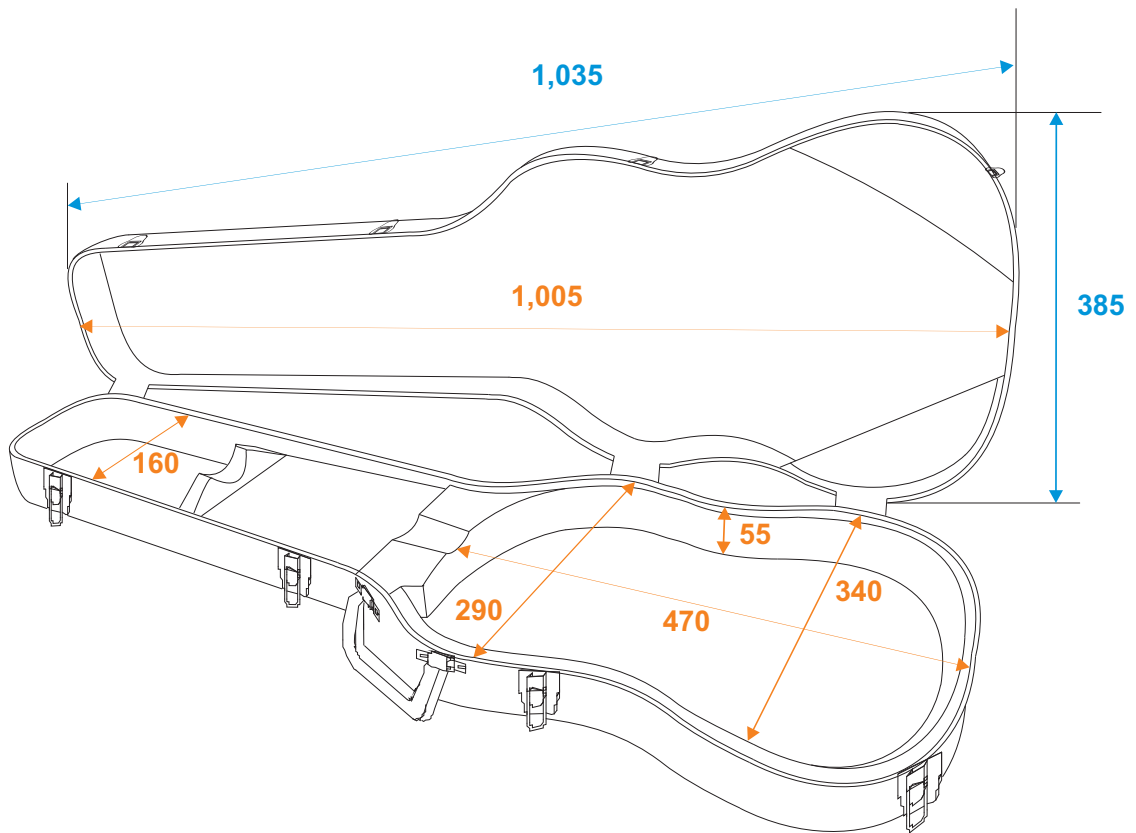

# Flightcase

**26347610** DIMAVERY ABS Case for electric-guitar

\*all dimensions in millimeters