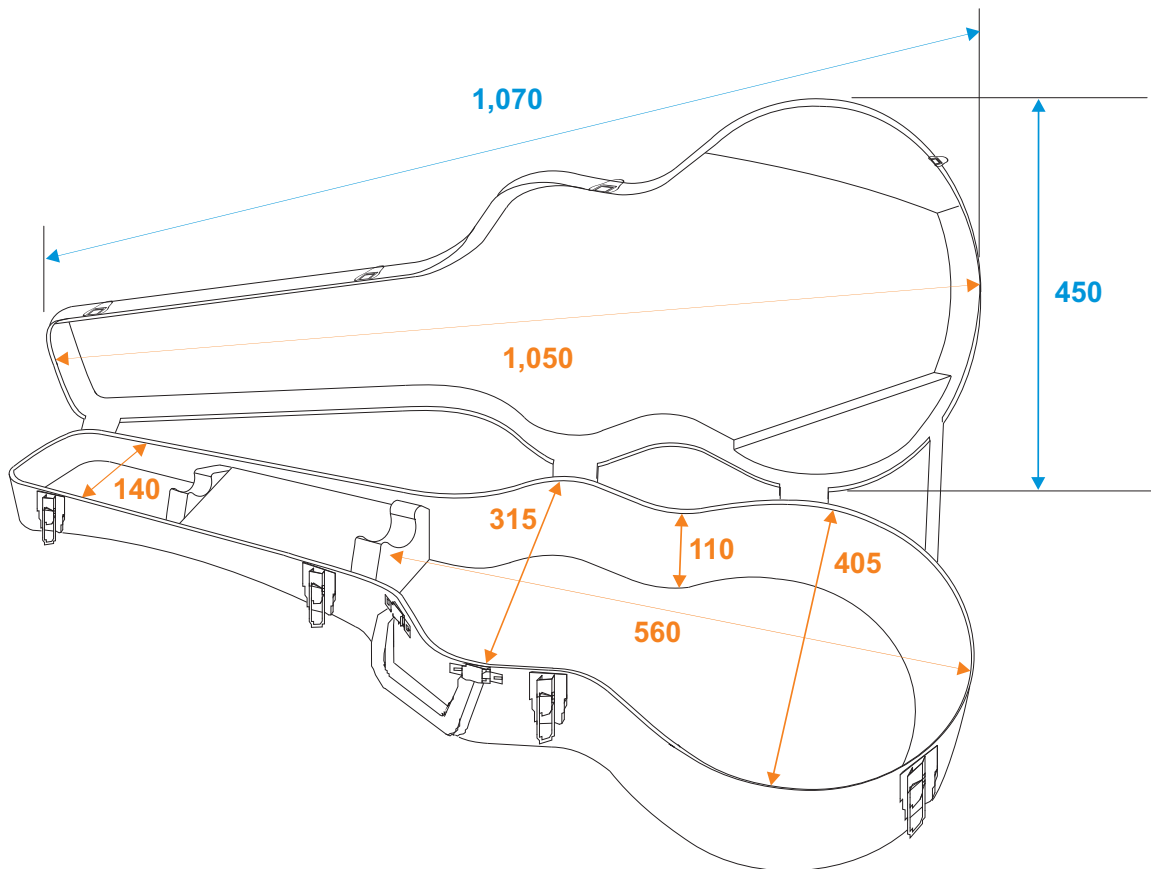

# Flightcase

**26347605** DIMAVERY ABS Case for Dreadnought-guitar

\*all dimensions in millimeters