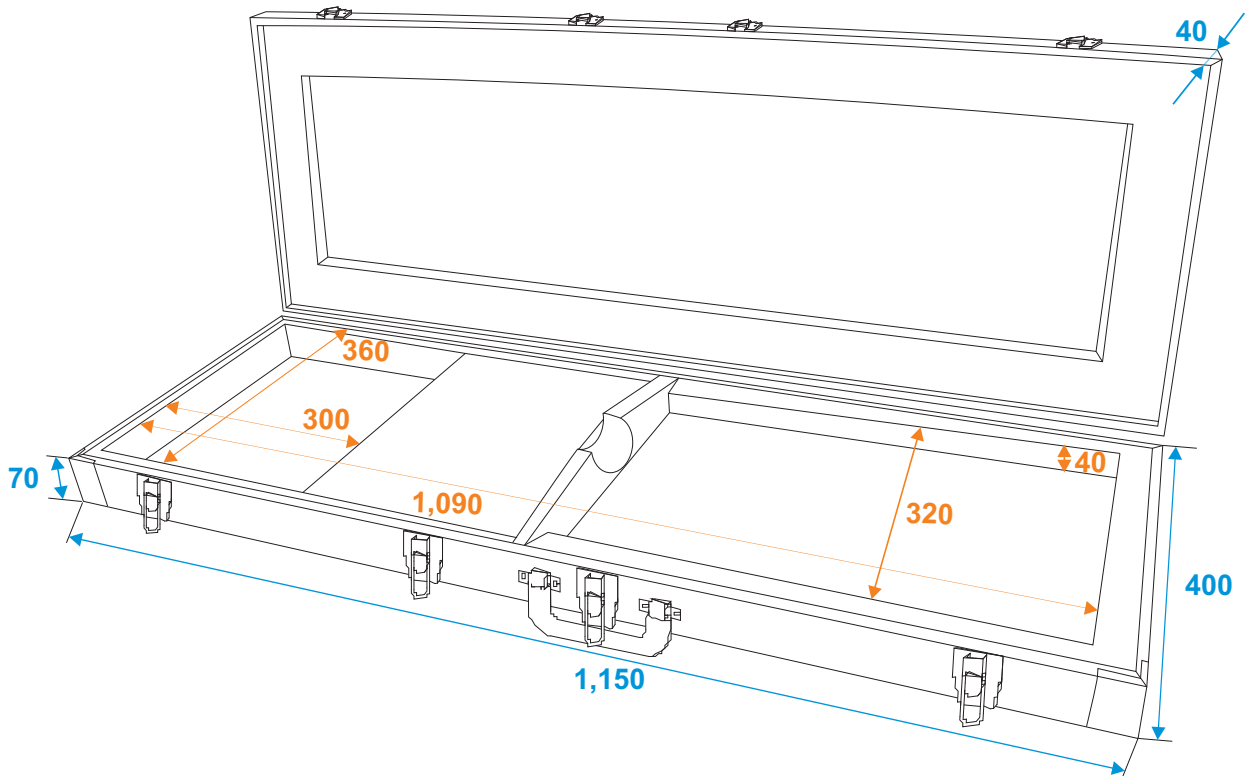

Flightcase

26341039 DIMAVERY Wood-Case/Stand f. Guitar/Bass

*all dimensions in millimeters