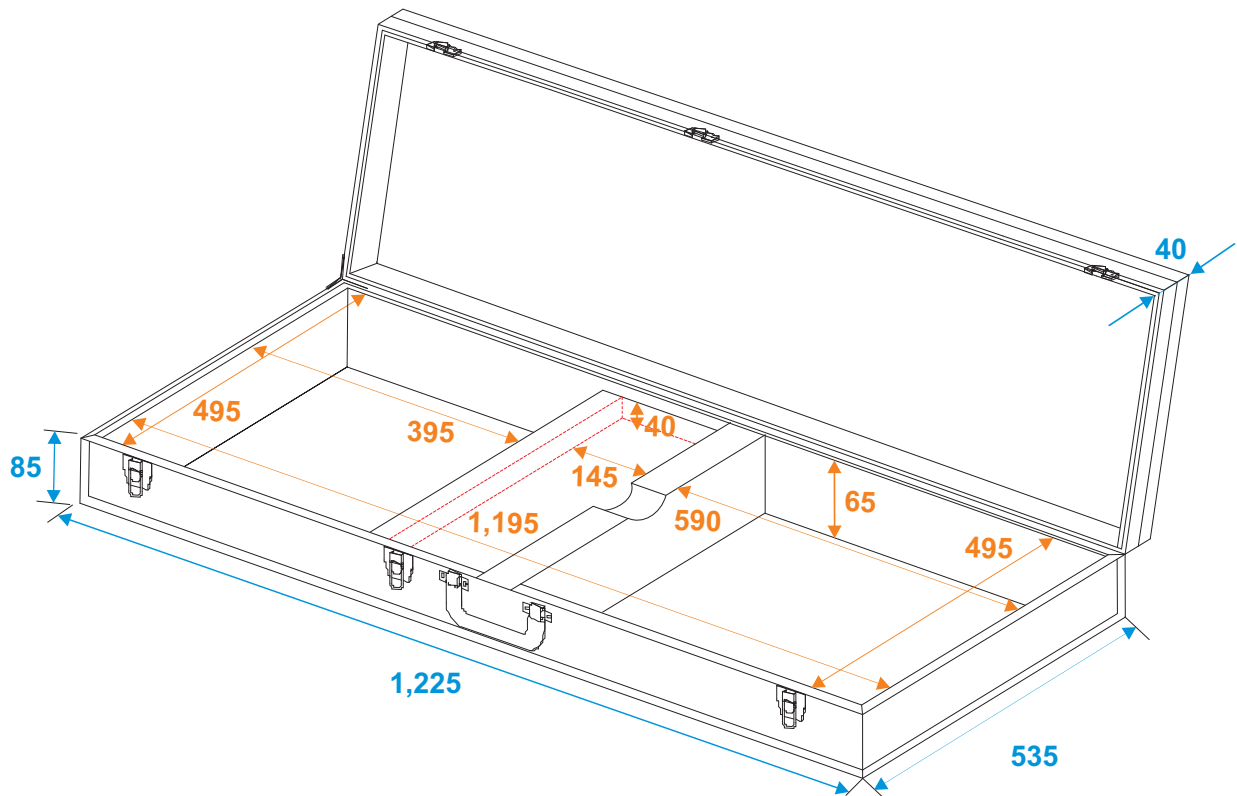

Flightcase

26341038 DIMAVERY Wooden case fit-all for guitars

*all dimensions in millimeters