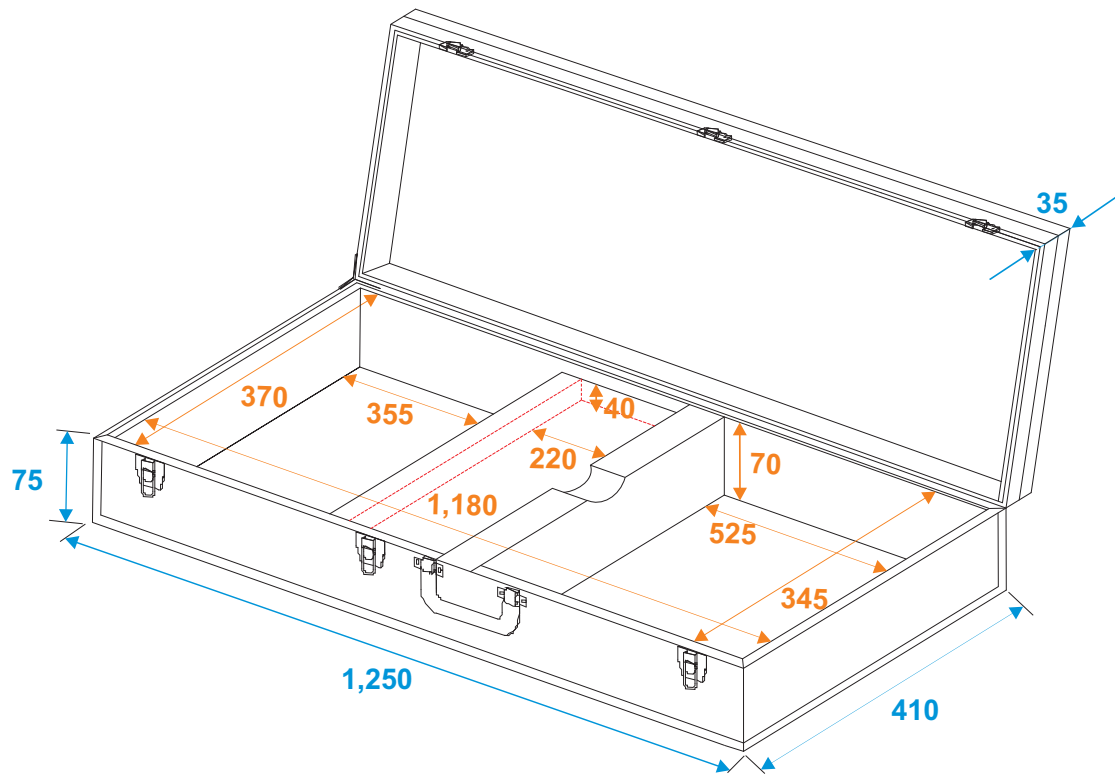

26341027

DIMAVERY WOODEN CASE FOR E-BASS

*all dimensions in millimeters