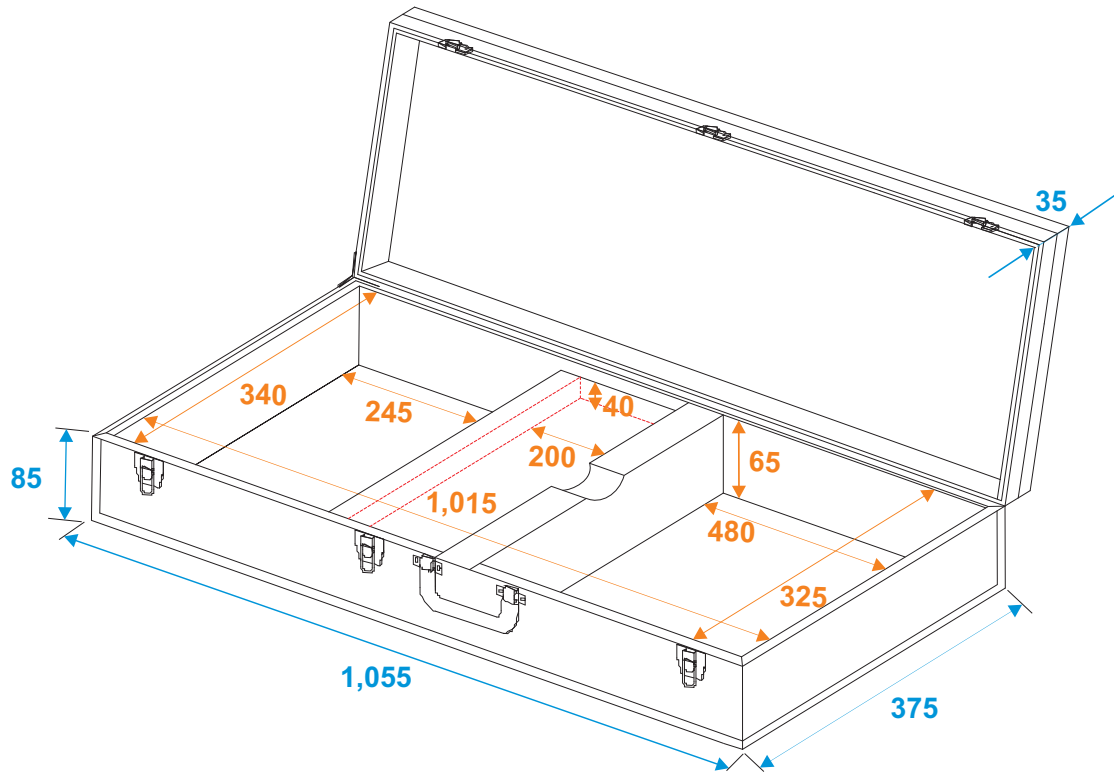

26341026

DIMAVERY WOODEN CASE FOR E-GUITARS

*all dimensions in millimeters