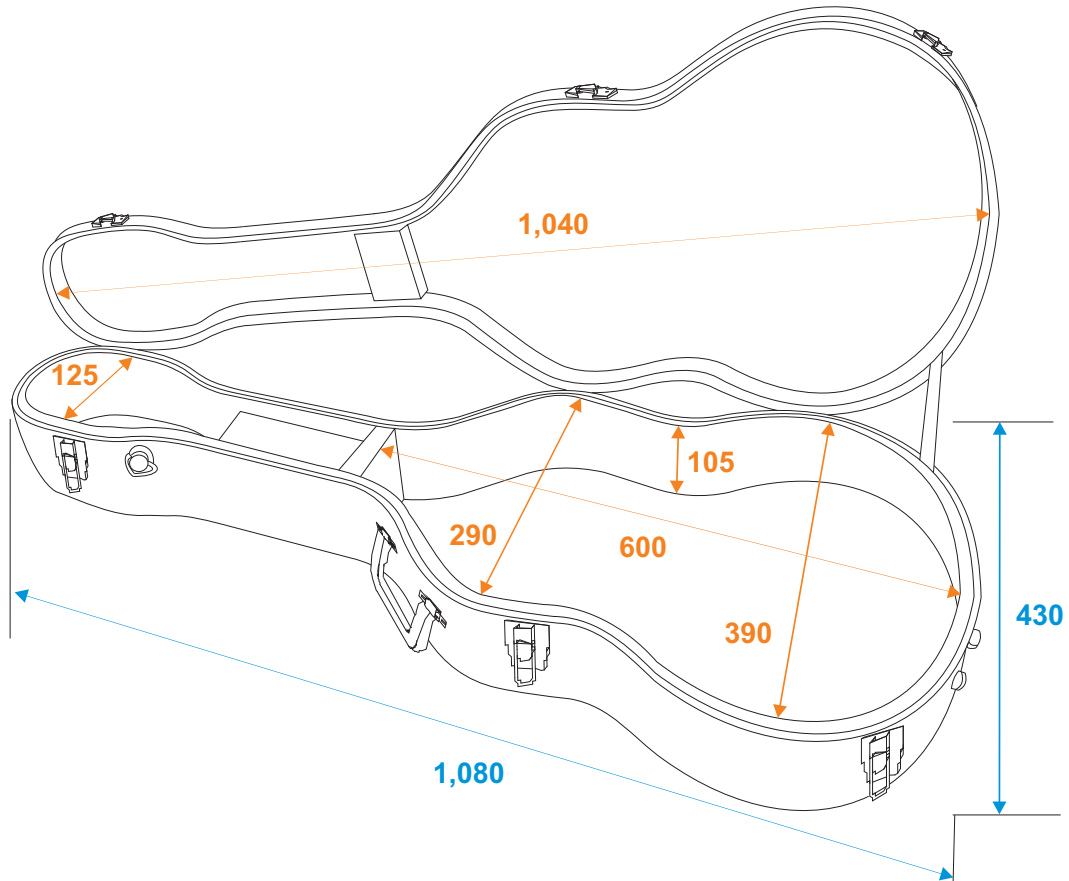

Flightcase

26341010 DIMAVERY Classical Guitar

*all dimensions in millimeters