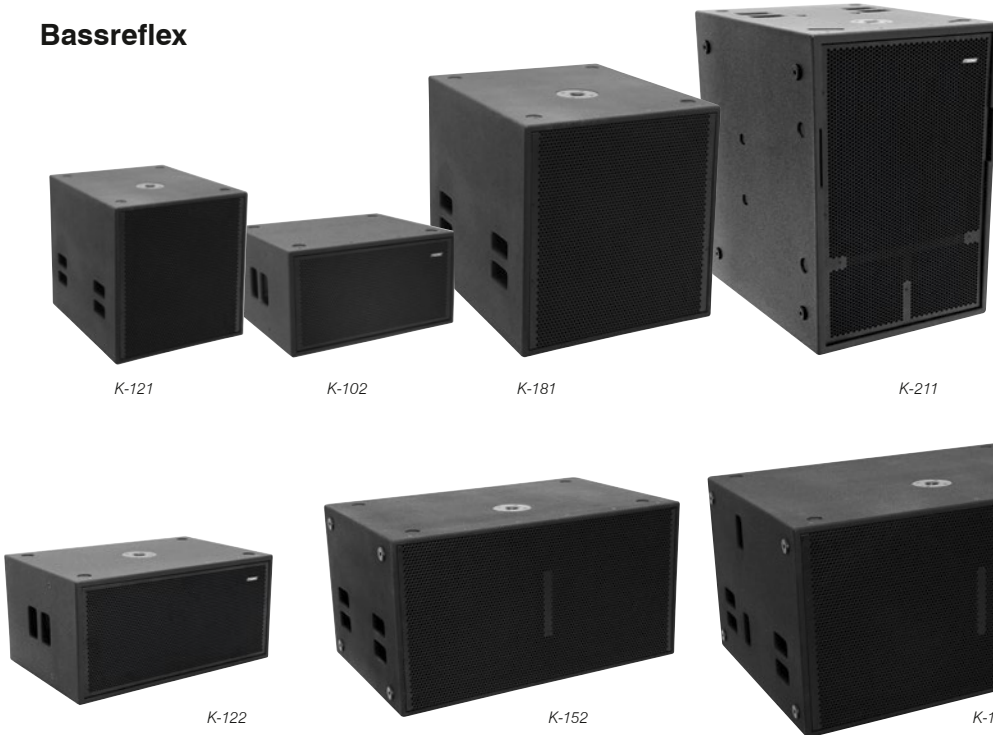

Seven tops, seven subwoofers and three monitors are part of this series. Besides the four 2-way-tops from 8" to 15" and the double version with 15", each with a rotatable 1" horn, there is also the top of the range, the K-315HD for biamp operation and equipped with 15"/ 6.5"/ 1.4". The corresponding bassreflex subwoofers are available equipped either singly (12", 18" or 21") or doubly (10", 12" and 18").

The K series is designed for mobile use and permanent installations and comes completely equipped with Neutrik connectors. The 2-way coaxial monitor speakers are available in three different versions: 10" with 1" voice coil, 12" with 1.4" voice coil and 15" with 2.8" voice coil.

Bassreflex

PSSO K Subwoofer

Pro PA subwoofer

- Rugged pro bassreflex subwoofer (400-1600 W RMS), qualified for touring applications
- Housing made of birch plywood
- 30 cm (12") bass speaker with diecast aluminum basket
- Premium custom-made drivers by European manufacturer CELTO Acoustique
- Parallel Neutrik Speakon connectors
- Metal flange