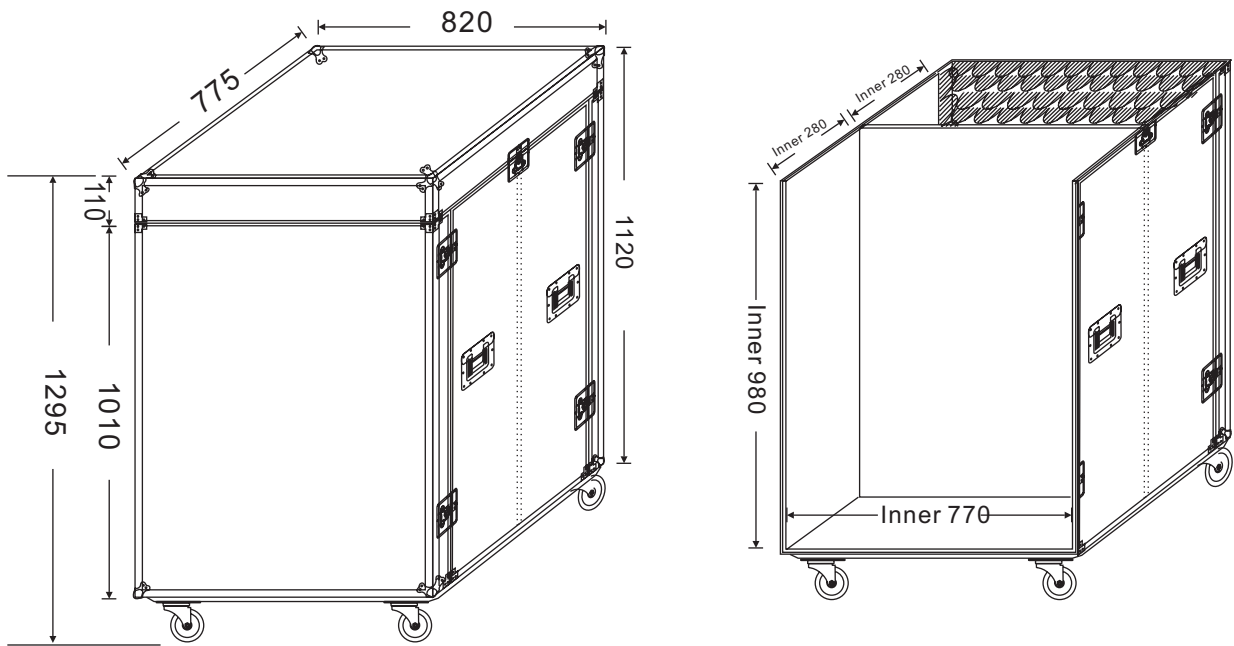

CLA-228 x8 transport case:

With 4" wheels and brake, internal with 2 layers from front and back, with 4 handles and 10 locks,

Net weight: 62KG.
Total height with wheels: 1295mm.