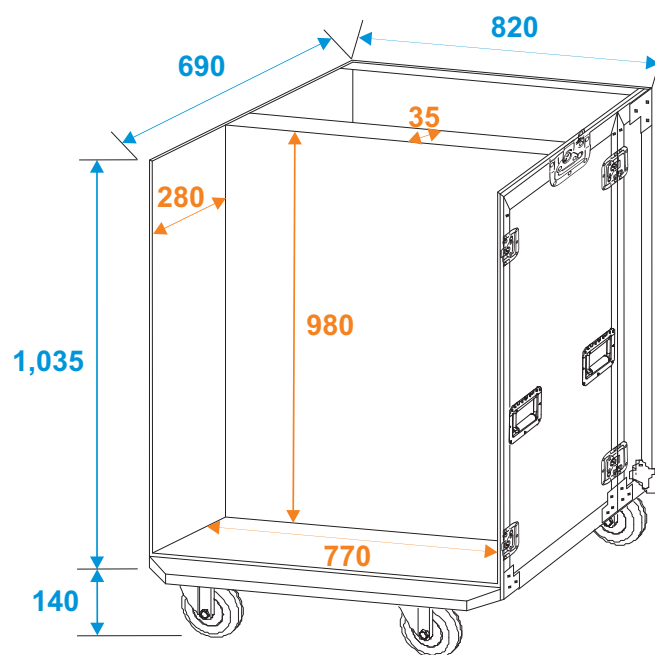

Flightcase

11040998 Flightcase for 8x CLA-228

*all dimensions in millimeters