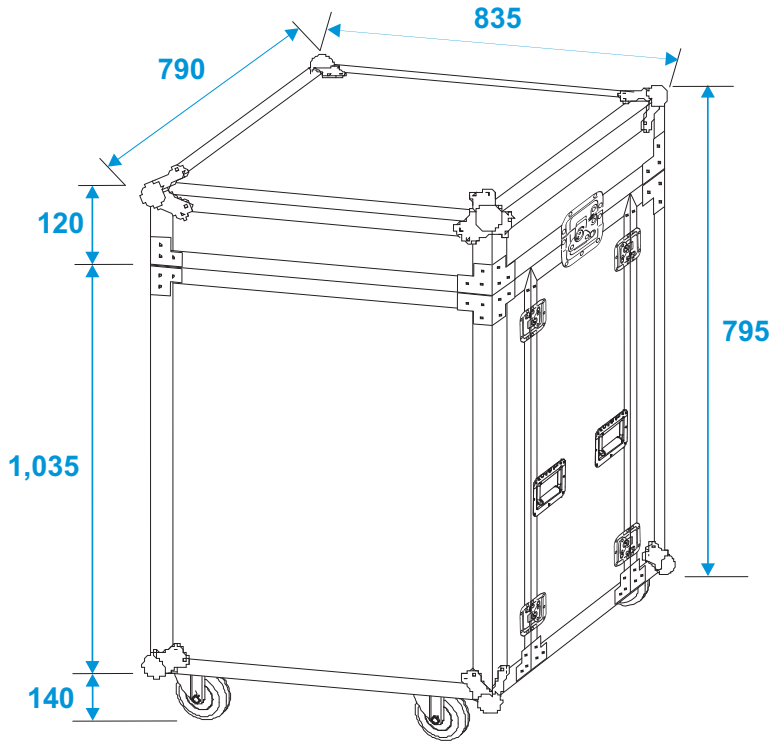

Flightcase

11040998 Flightcase for 8x CLA-228

*all dimensions in millimeters