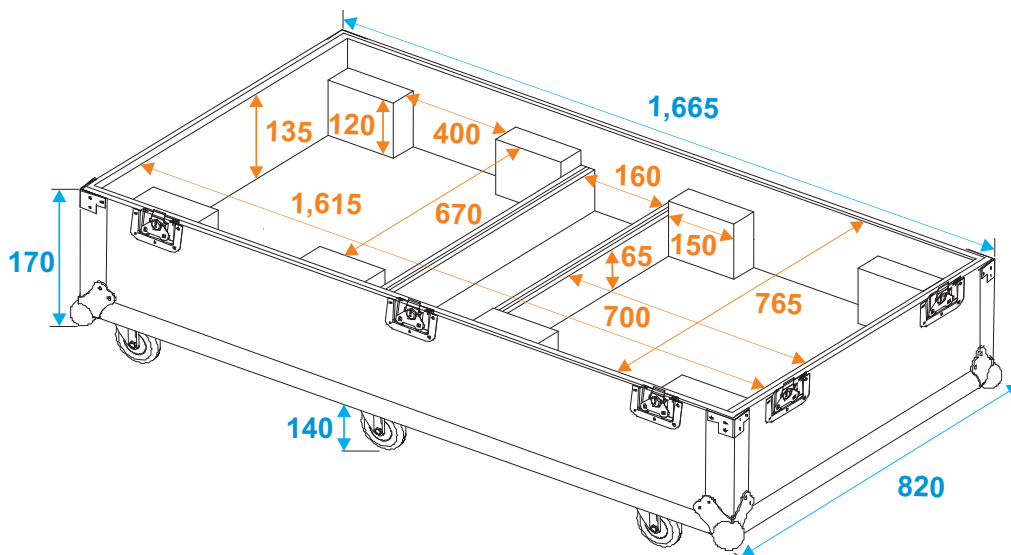

Flightcase

11040997 Flightcase for 2x CLA-115

*all dimensions in millimeters