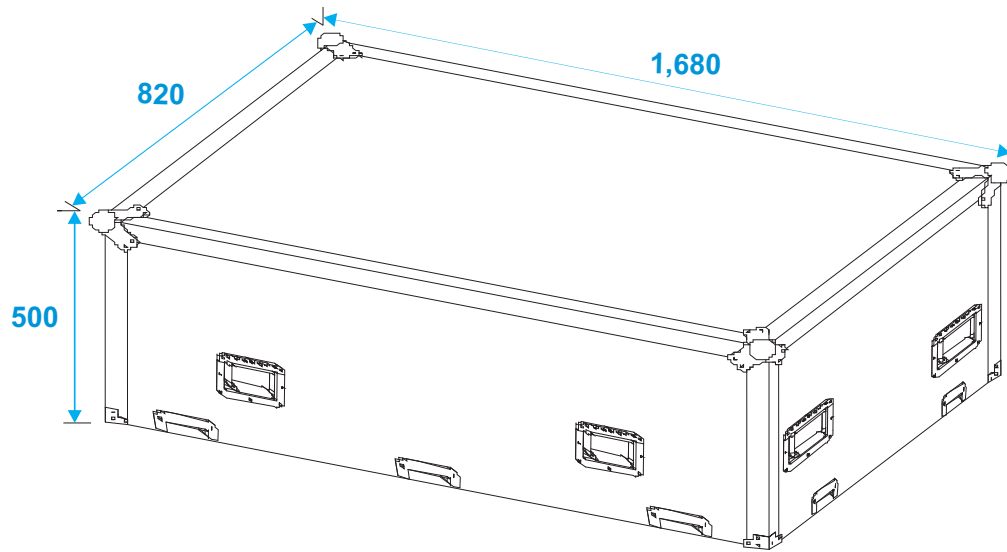

Flightcase

11040997 Flightcase for 2x CLA-115

*all dimensions in millimeters