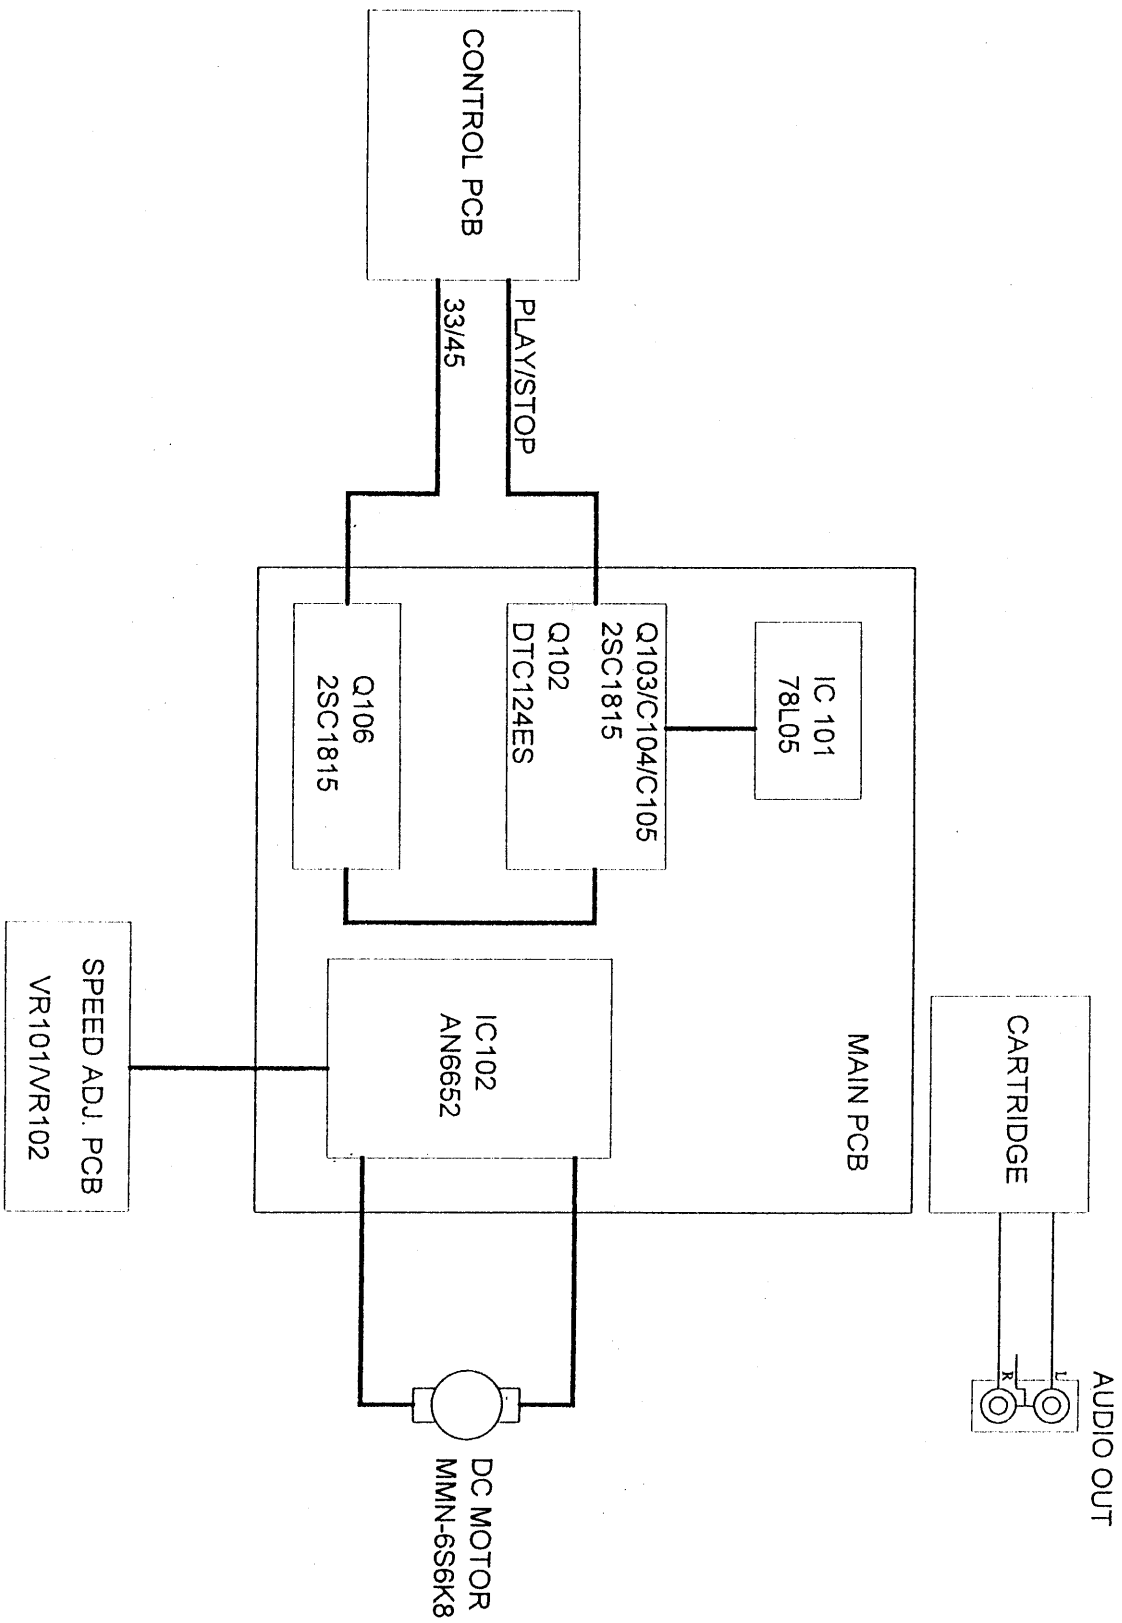

OMNITRONIC BD-1350

Belt-drive turntable

Service-manual

Serviceunterlagen

Documents techniques

Documentos de servicio

Version 2.0

Spare-parts list

BLOCK DIAGRAM

POINT TO POINT WIRING DIAGRAM

EXPLODED VIEW

BJ-25F/C

SCHEMATIC DIAGRAM

BLOCK DIAGRAM