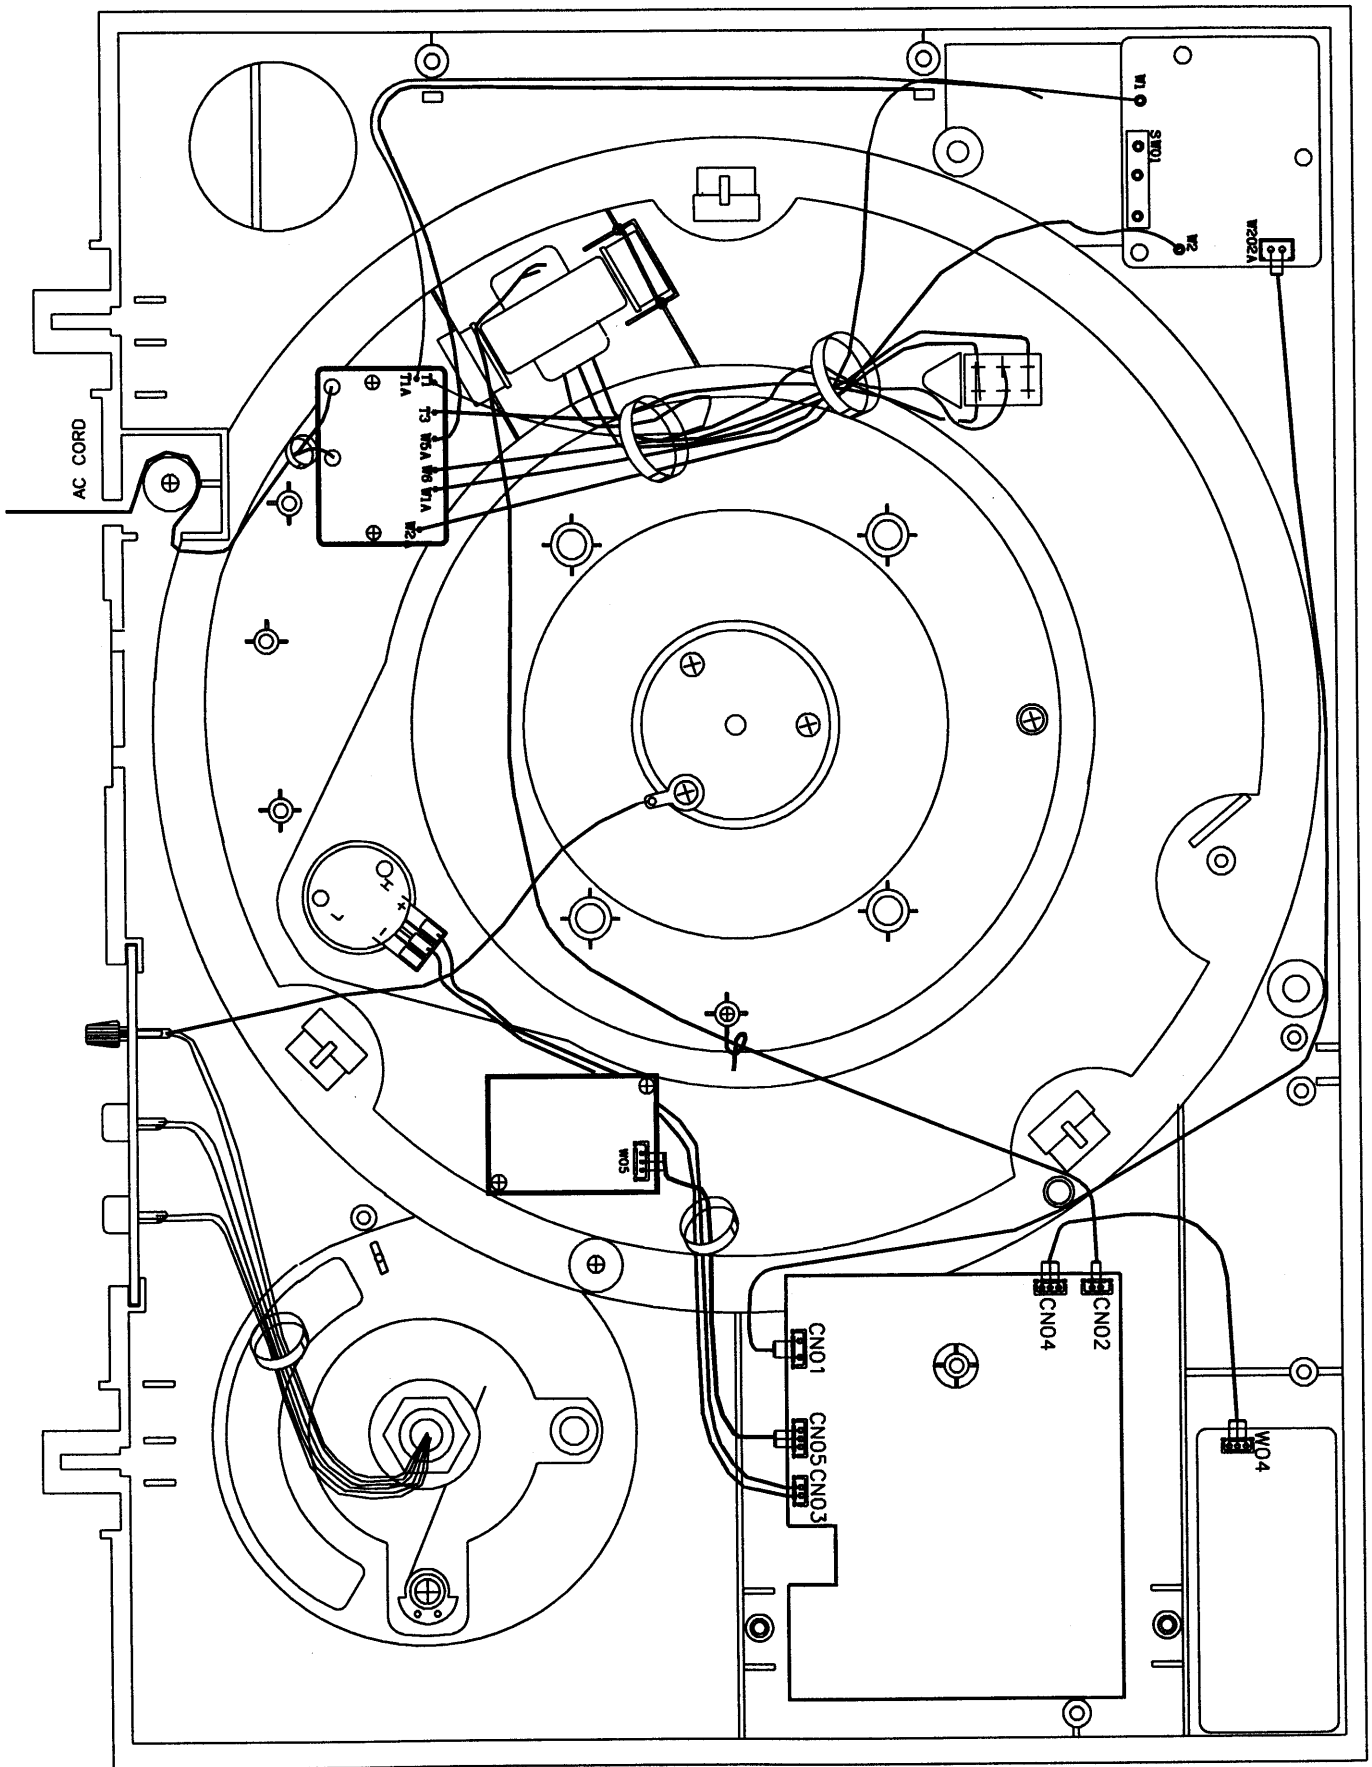

OMNITRONIC BD-1350

Belt-drive turntable

Service-manual

Serviceunterlagen

Documents techniques

Documentos de servicio

Version 2.0

Spare-parts list

BLOCK DIAGRAM

POINT TO POINT WIRING DIAGRAM

EXPLODED VIEW

BJ-25F/C

SCHEMATIC DIAGRAM

BLOCK DIAGRAM