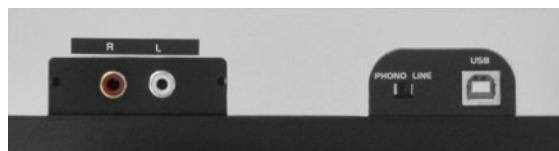

USB PC connect

OMNITRONIC BD-1390/1380 USB Turntable bk

Belt drive DJ turntable with USB interface and recording software, black

- USB interface
- Incl. recording software
- Belt drive
- Switchable phono/line output
- Delivery includes pick-up system and slipmat

Technical specifications:

Power supply:	100-240 V AC, 50/60 Hz
Power consumption:	8 W
Type:	manual turntable
Drive method:	belt drive
Motor:	DC motor
Platter:	plastic, d=330 mm
Speed:	33 1/3 RPM and 45 RPM
Change time between speeds:	<1 sec
Start time & Stop time:	<1 sec
Pitch adjustment:	±10 %
Wow and flutter:	<0.25 %
Rumble:	>50 dB DIN B
Tone arm:	S-shape with Cardan's suspension
Tone arm length:	220 mm
Overhang:	10 mm
Anti-skating range:	0-4 g
Stylus pressure range:	3-4 g
Applicable cartridge weight:	6-10 g
Phono output level:	1.5-3.6 mV/ 1 kHz 5 cm/sec
Line output level:	90-216 mV/ 1 kHz 5 cm/sec
Channel separation:	>15 dB
Output connectors:	RCA, USB type B
Dimensions:	450 x 360 x 145 mm
Weight:	4 kg

Technical specifications:

Type:	Manual turntable
Drive method:	Belt drive
Motor:	DC motor
Speed:	33 1/3 RPM and 45 RPM
Change time between the speeds:	33 -> 45 RPM in <1 sec 45 -> 33 RPM in <5 sec
Pitch adjustment:	± 10 %
Initial torque:	>650 g/cm
Wow and flutter:	<0.25 %
Start time:	<1 sec
Stop time:	<1 sec
Rumble:	50 dB DIN B
Platter:	Outer diameter 320 mm Weight 682 g
Tonearm:	S-shape with Cardan's suspension
Tonearm length:	234 mm
Overhang:	16 mm
Adjustable stylus pressure:	0-4 g
Anti-skating range:	0-7 g
Power supply:	230 V AC, 50 Hz ~ 115 V/60 Hz
Maximum starting current:	260 mA
Power consumption:	8 W
Output connectors:	RCA, 6.3 mm jack
Dimensions:	450 x 352 x 148 mm
Weight:	10 kg