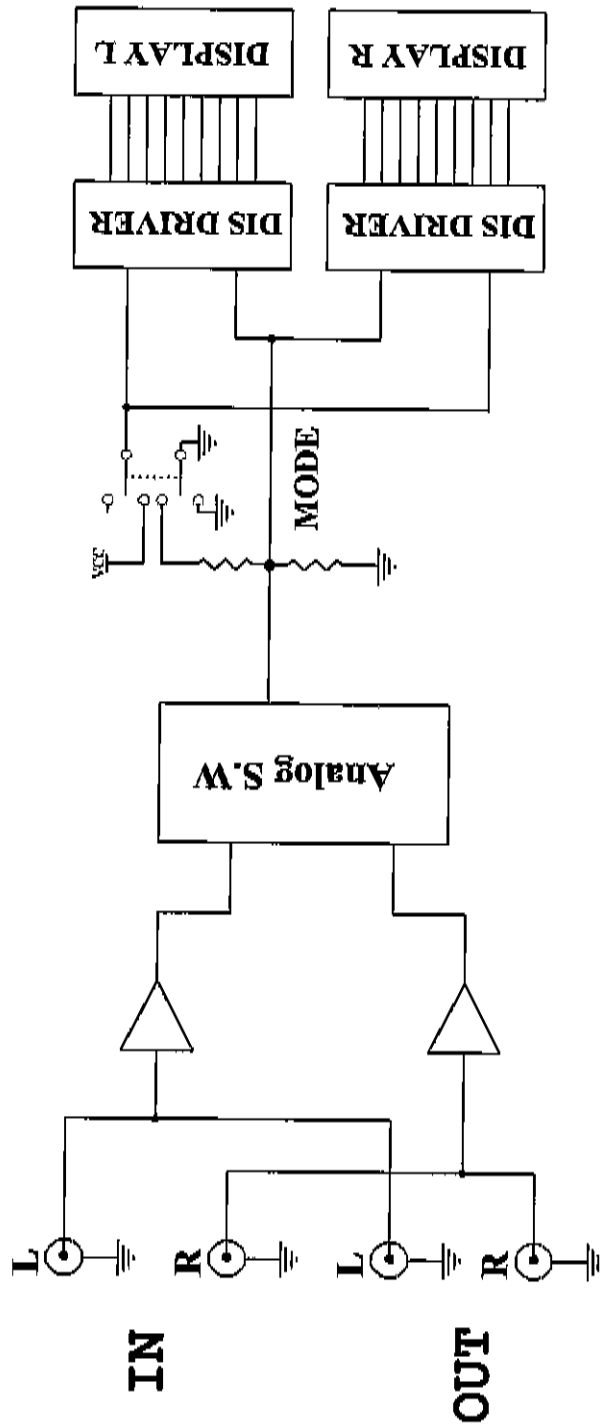

DB-100

DB Level Meter

Service-Dokumente
Service documents
Documents de service
Documentos de servicio

Version 1.0

Title			
DB-100		Revision	
Size	Number		
A4			
Date	23-Jan-2002	Sheet of	
Title	D:\9999\TEST.ddb	Drawn By:	

Title		
DB-100		
Size	Number	Revision
A2		
Date:	11-Jan-2006	Sheet of
File:	G:\PCB-SCHLK WORK\DB-100.Db-100.DDB	Drawn By: