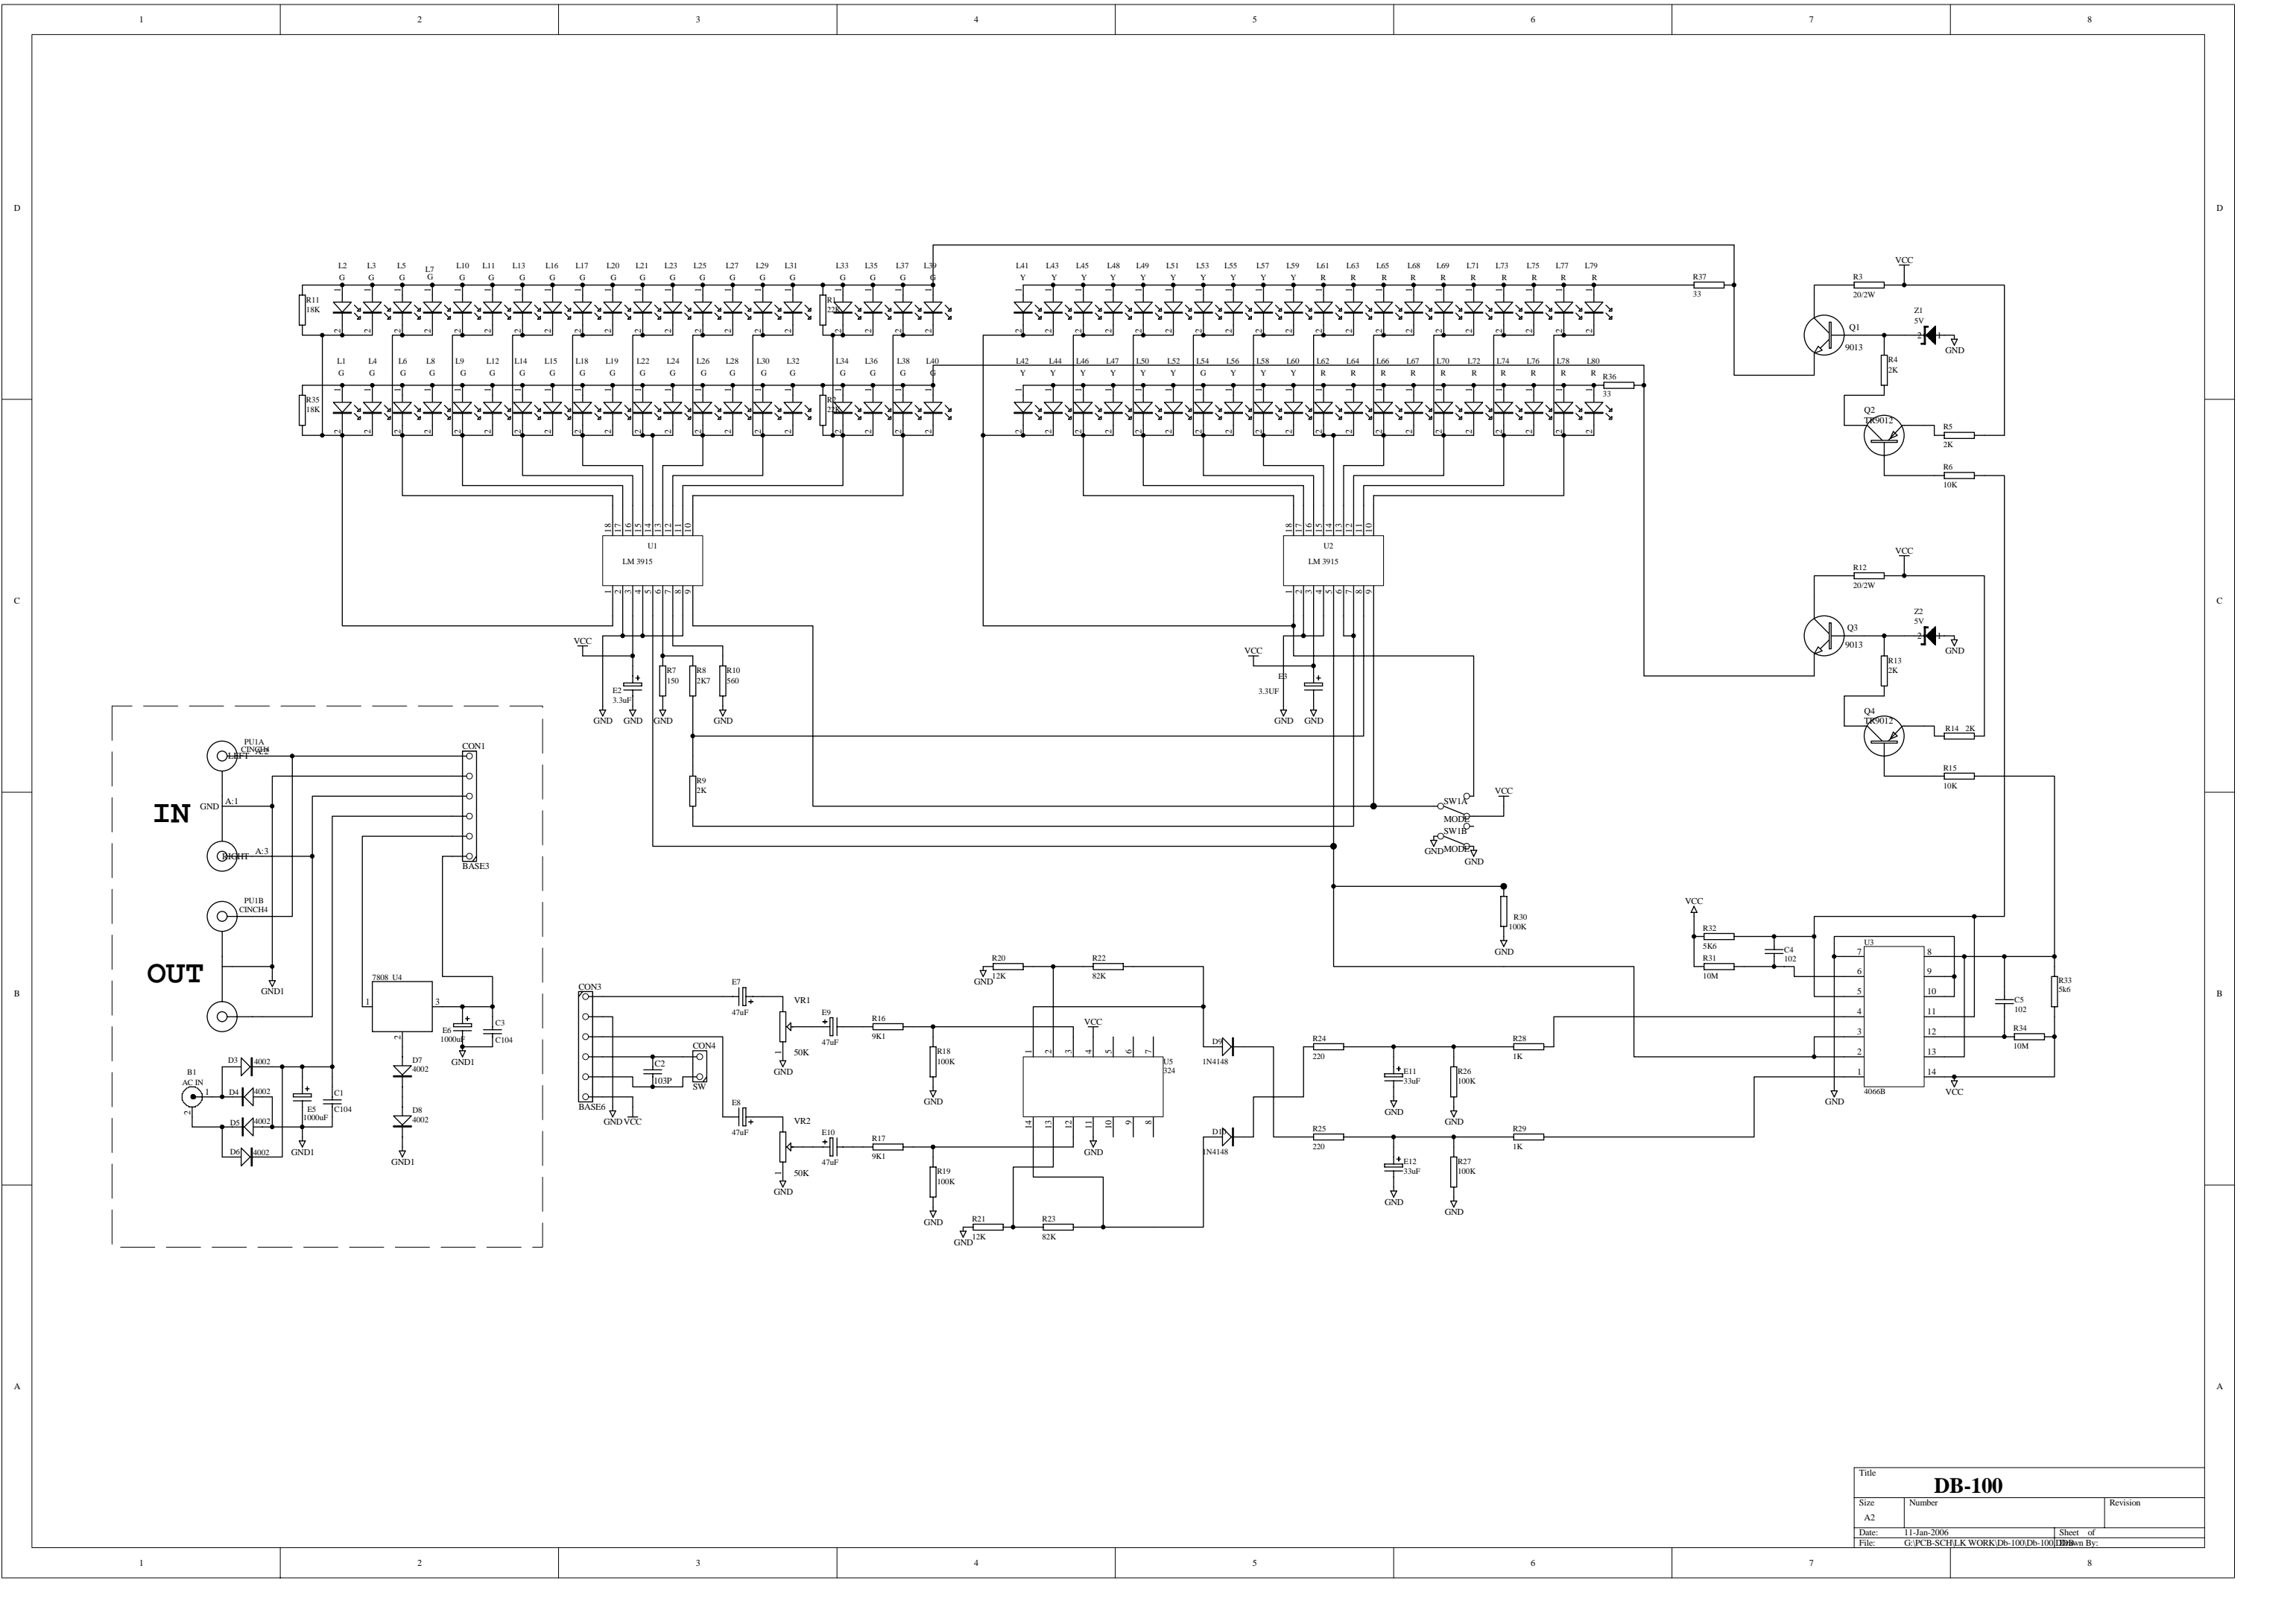

DB-100

DB Level Meter

Service-Dokumente
Service documents
Documents de service
Documentos de servicio

Version 1.0

Title			
DB-100		Revision	
Size	Number		
A4			
Date	23-Jan-2002	Sheet of	
Title	D:\9999\TEST.ddb	Drawn By:	

Title		
DB-100		
Size	Number	Revision
A2		
Date:	11-Jan-2006	Sheet of
File:	G:\PCB-SCHLK WORK\DB-100.Db-100.DDB	Drawn By: