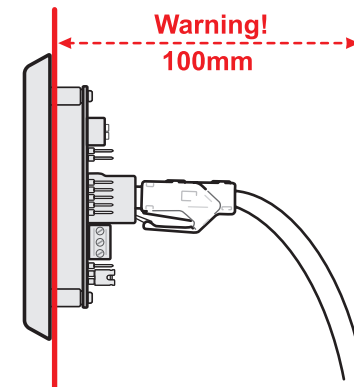

MCS-1250 MK2 Keypad
10452483

all dimensions are in **mm**