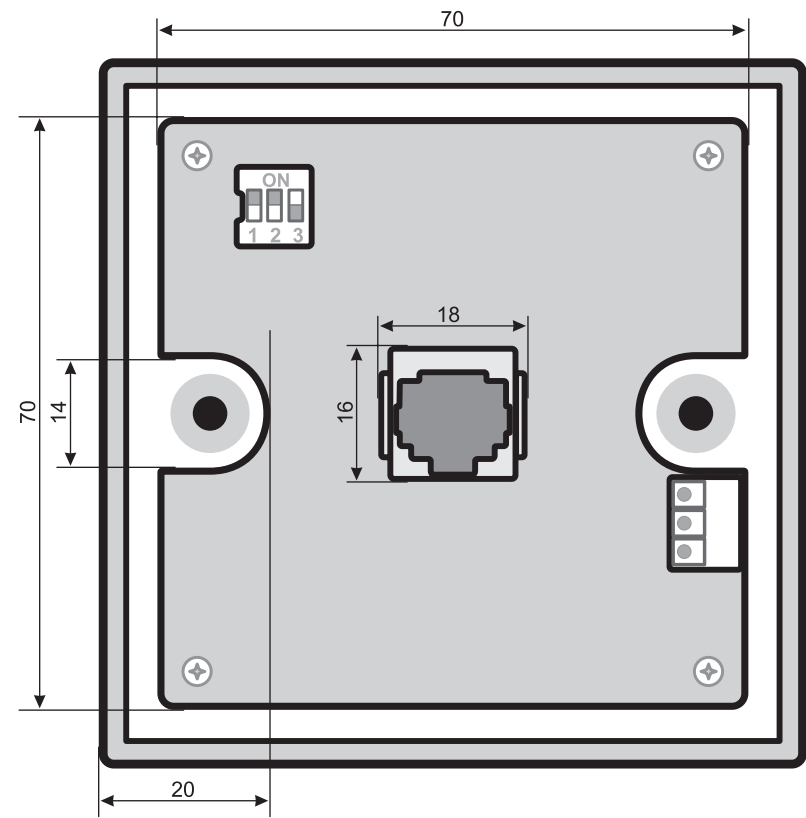

MCS-1250 MK2 Keypad
10452483

all dimensions are in **mm**