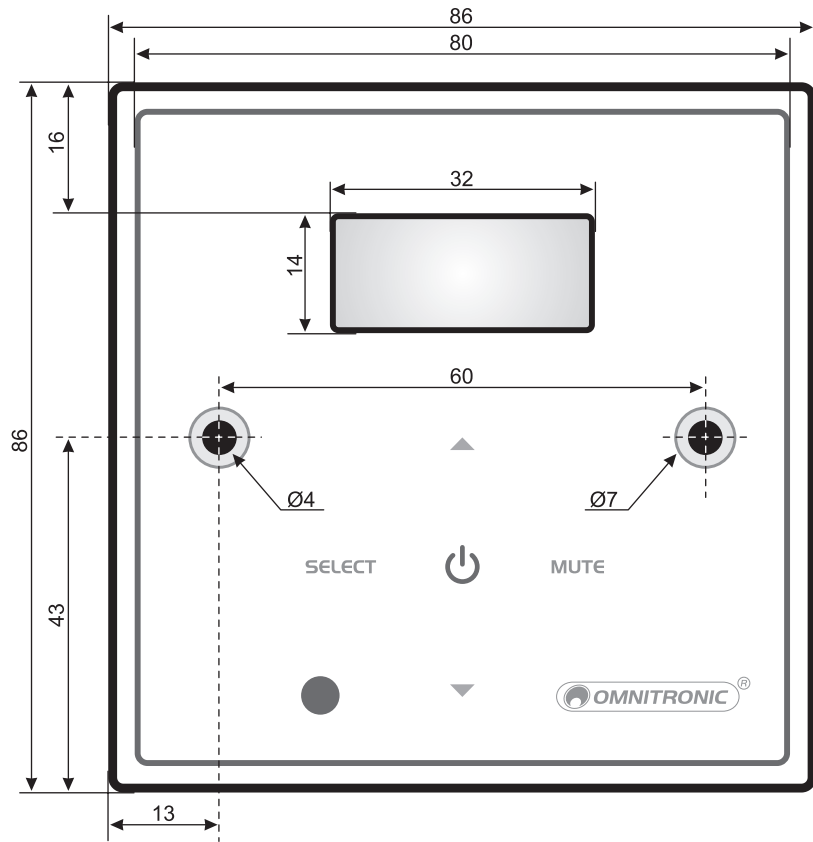

MCS-1250 MK2 Keypad
10452483

all dimensions are in **mm**