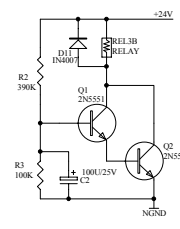

E-1300 3300UF/120V Φ30X60

Title		
Size	Number	Revision
A2		
Date	1-Jan-2003	Sheet of
File: C:\8856001\8856001.DWG Drawn By:		