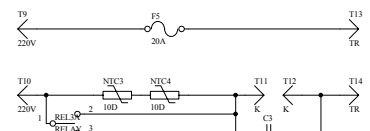

E-1300 3300UF/120V Φ30X60

Title		
Size	Number	Revision
A2		
Date	1-Jan-2003	Sheet of
File: C:\8856001\8856001.DWG Drawn By:		