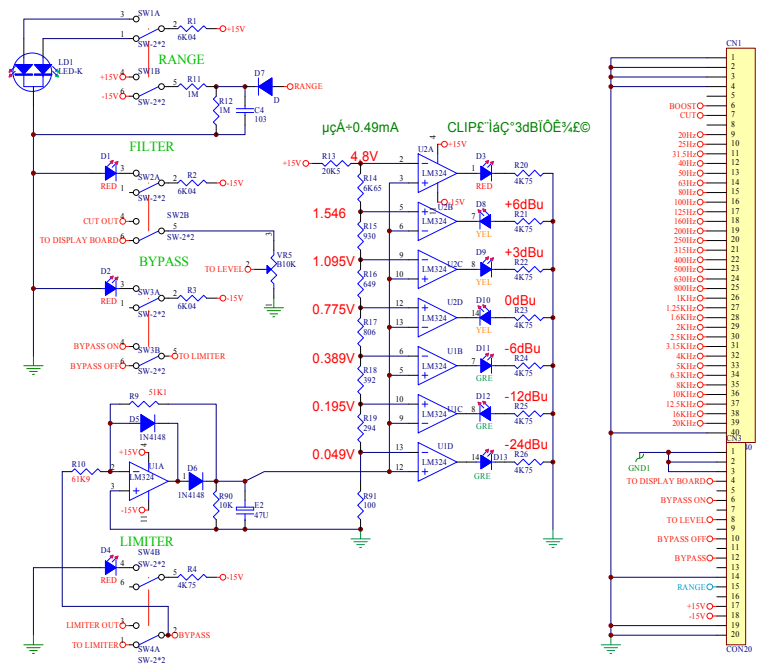

CH1Í-CH2£-Á½¿é°ã¶ÀÁç

FILTERS

600103pApcEYWPWMA*04pucEY

20mmDĐĐĐ

GQE3231F DISPLAY

Title		
Size	Number	Revision
Date:	8-Oct-2007	Sheet of
File:		Drawn By: