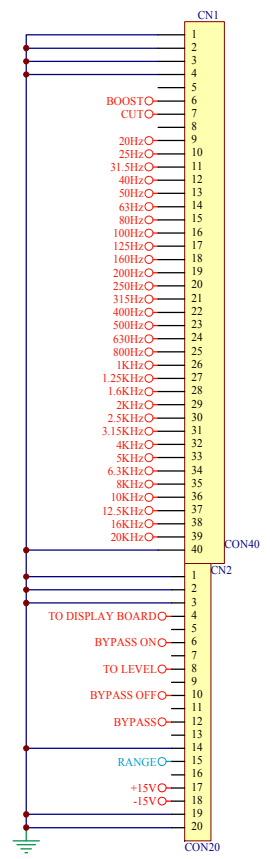

CH1Í-CH2£-Á½¿é°ã¶ÀÁç

FILTERS

600103pApcEYWPWMA*04pucEY

20mmDĐĐĐ

GQE3231F DISPLAY

Title		
Size	Number	Revision
Date:	8-Oct-2007	Sheet of
File:		Drawn By: