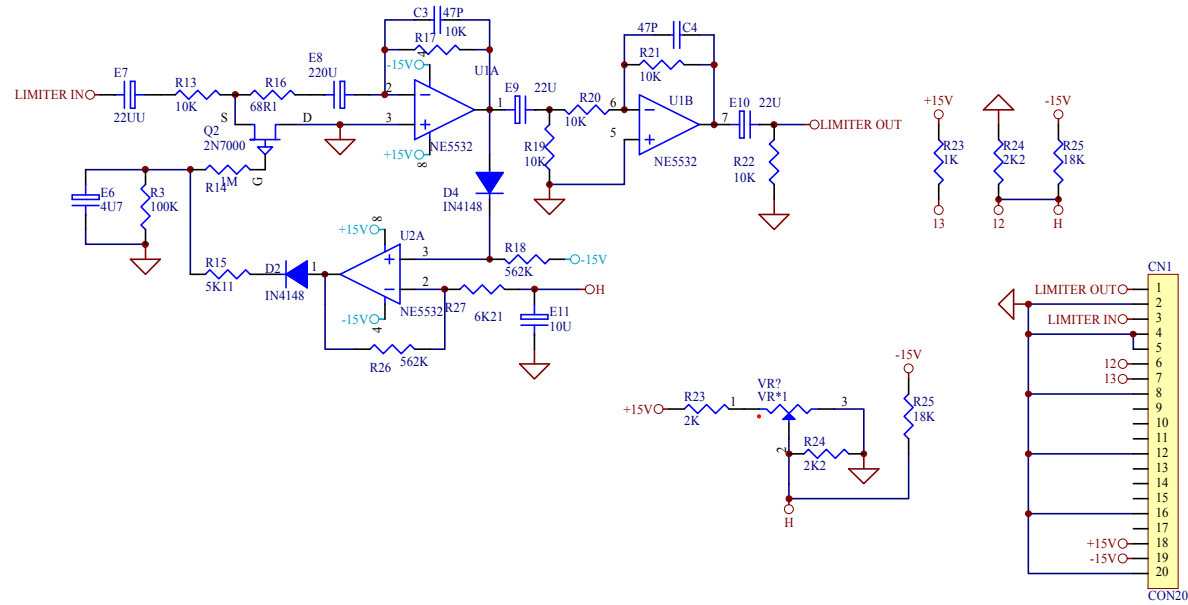

CH1Í-CH2£-Á½¿é°ã¶ÀÁç

FILTERS

600103pApcEYWPWMA*04pucEY

20mmDĐĐĐ

GQE3231F DISPLAY

Title		
Size	Number	Revision
Date:	8-Oct-2007	Sheet of
File:		Drawn By: