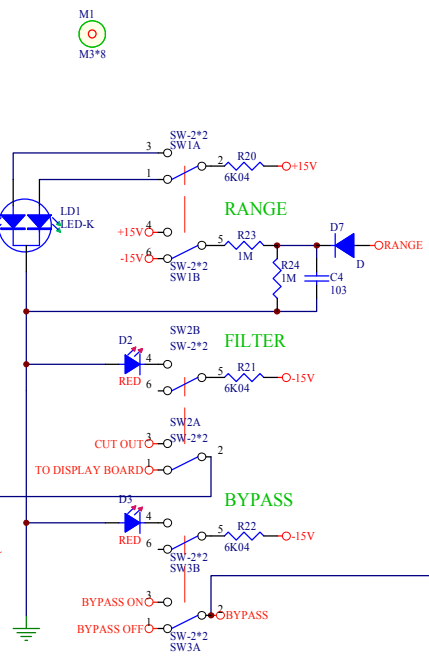

CH1Í-CH2£-Á½¿é°ã¶ÀÁç

FILTERS

600103pApcEYWPWMA*04pucEY

20mmDĐĐĐ

GQE3231F DISPLAY

Title		
Size	Number	Revision
Date:	8-Oct-2007	Sheet of
File:		Drawn By: