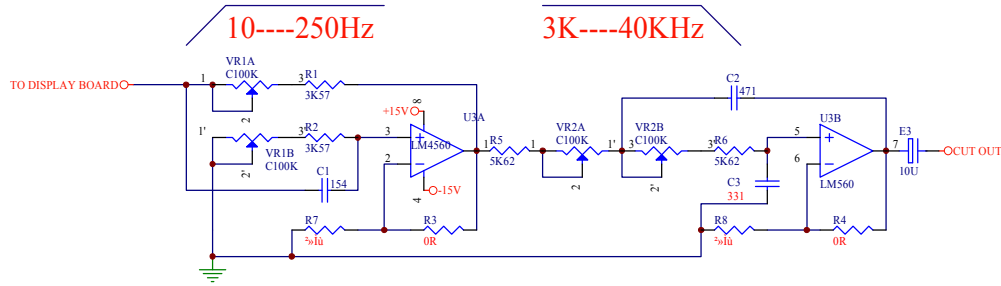

CH1Í-CH2£-Á½¿é°ã¶ÀÁç

FILTERS

600103pApcEYWPWMA*04pucEY

20mmDĐĐĐ

GQE3231F DISPLAY

Title		
Size	Number	Revision
Date:	8-Oct-2007	Sheet of
File:		Drawn By: