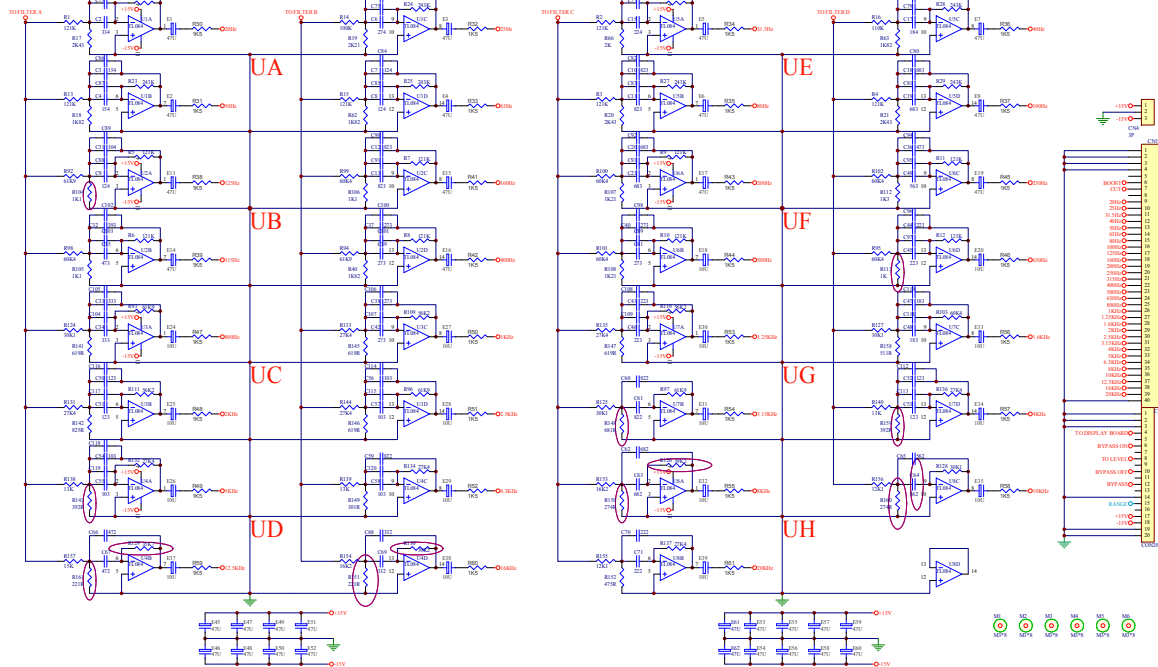

CH1Í-CH2£-Á½¿é°ã¶ÀÁç

FILTERS

600103pApcEYWPWMA*04pucEY

20mmDĐĐĐ

GQE3231F DISPLAY

Title		
Size	Number	Revision
Date:	8-Oct-2007	Sheet of
File:		Drawn By: