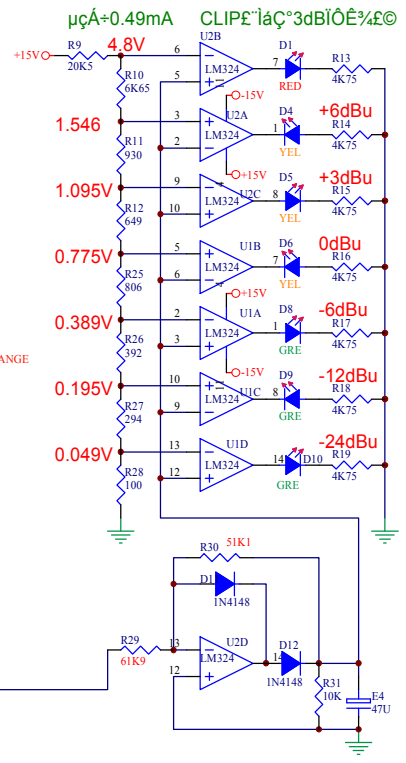

CH1Í-CH2£-Á½¿é°ã¶ÀÁç

FILTERS

600103pApcEYWPWMA*04pucEY

20mmDĐĐĐ

GQE3231F DISPLAY

Title		
Size	Number	Revision
Date:	8-Oct-2007	Sheet of
File:		Drawn By: