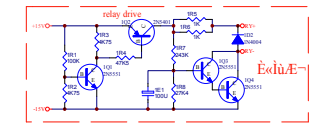

CH1Í-CH2£-Á½¿é°ã¶ÀÁç

FILTERS

600103pApcEYWPWMA*04pucEY

20mmDĐĐĐ

GQE3231F DISPLAY

Title		
Size	Number	Revision
Date:	8-Oct-2007	Sheet of
File:		Drawn By: