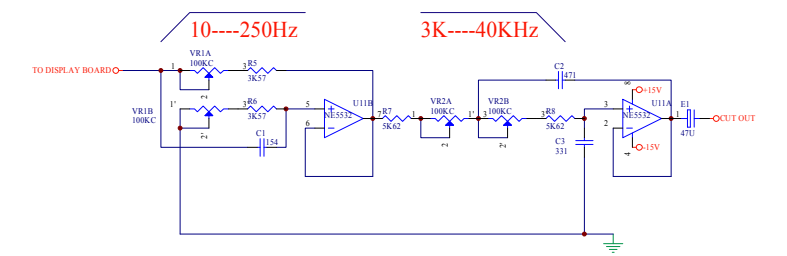

CH1Í-CH2£-Á½¿é°ã¶ÀÁç

FILTERS

600103pApcEYWPWMA*04pucEY

20mmDĐĐĐ

GQE3231F DISPLAY

Title		
Size	Number	Revision
Date:	8-Oct-2007	Sheet of
File:		Drawn By: