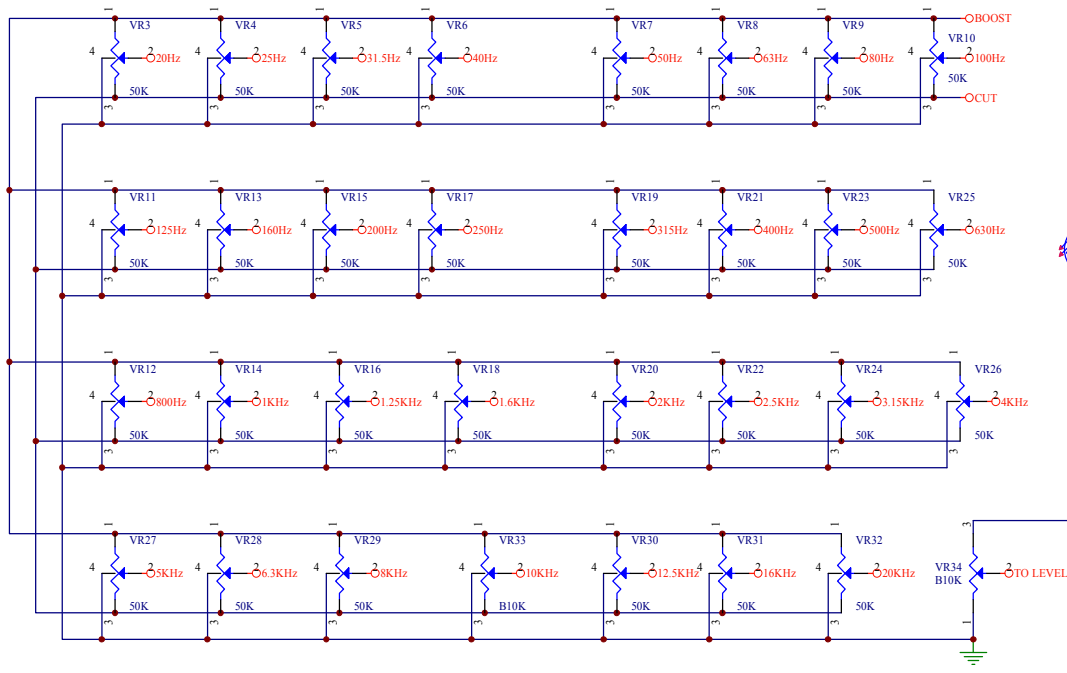

CH1Í-CH2£-Á½¿é°ã¶ÀÁç

FILTERS

600103pApcEYWPWMA*04pucEY

20mmDĐĐĐ

GQE3231F DISPLAY

Title		
Size	Number	Revision
Date:	8-Oct-2007	Sheet of
File:		Drawn By: