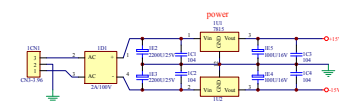

CH1Í-CH2£-Á½¿é°ã¶ÀÁç

FILTERS

600103pApcEYWPWMA*04pucEY

20mmDĐĐĐ

GQE3231F DISPLAY

Title		
Size	Number	Revision
Date:	8-Oct-2007	Sheet of
File:		Drawn By: