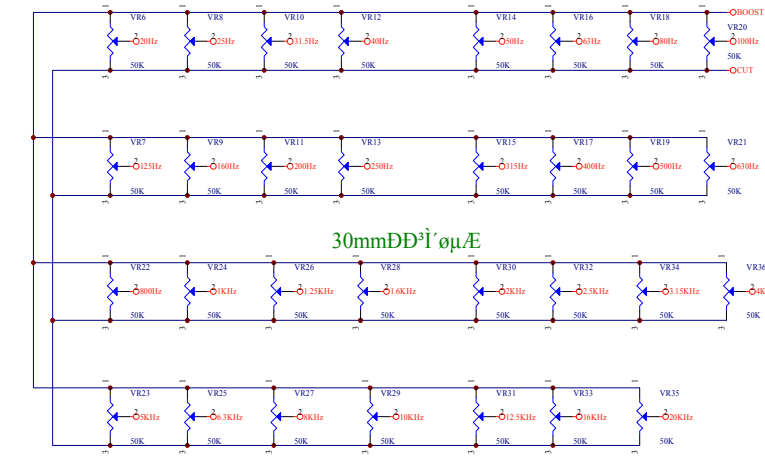

CH1Í-CH2£-Á½¿é°ã¶ÀÁç

FILTERS

600103pApcEYWPWMA*04pucEY

20mmDĐĐĐ

GQE3231F DISPLAY

Title		
Size	Number	Revision
Date:	8-Oct-2007	Sheet of
File:		Drawn By: