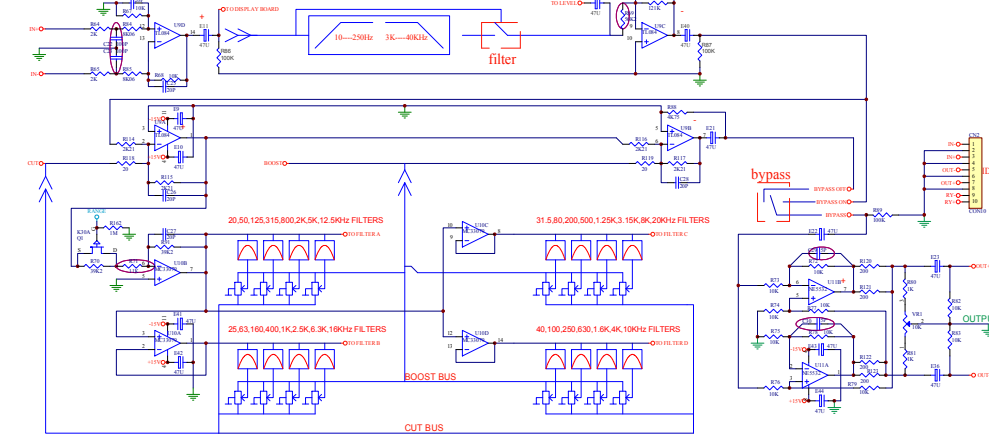

CH1Í-CH2£-Á½¿é°ã¶ÀÁç

FILTERS

600103pApcEYWPWMA*04pucEY

20mmDĐĐĐ

GQE3231F DISPLAY

Title		
Size	Number	Revision
Date:	8-Oct-2007	Sheet of
File:		Drawn By: