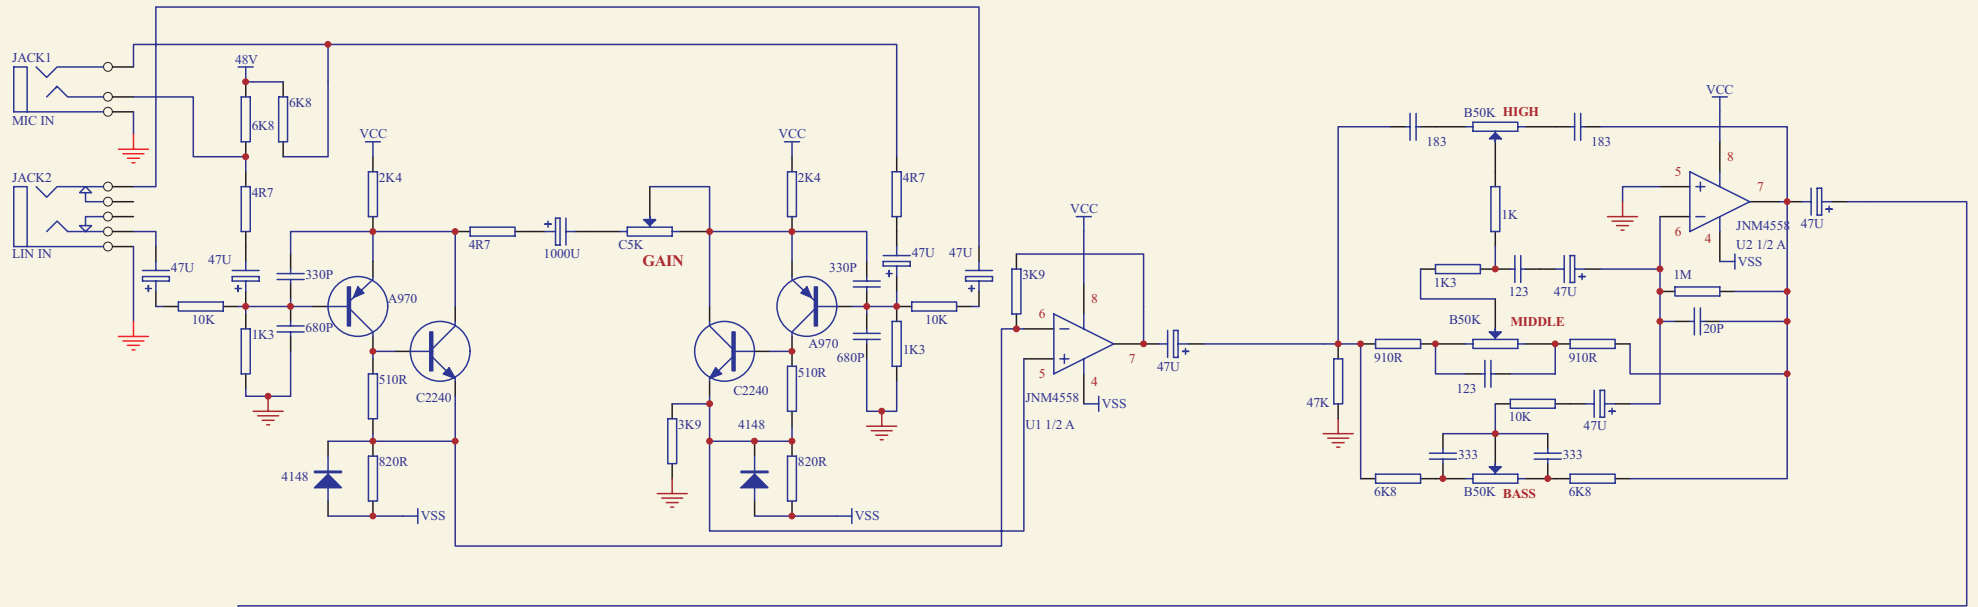

CS-612

Combo-series

Service-Dokumente
Service-documents
Documents de service
Documentos de servicio

Version 1.0

PUBLIC PART

MASTER PART

CS-612		
		21/04/04
		
www.omnitronic.com		

AMP IN

SPEAKER OUT

AMP PART

POWER SUPPLY

CS-612		21/04/04
www.omnitronic.com		

PUBLIC CONNECTION PART

SAME AS 1-6 CHANNEL
TONE PART

CS-612		
		21/04/04
		 www.omnitronic.com

ECHO PART