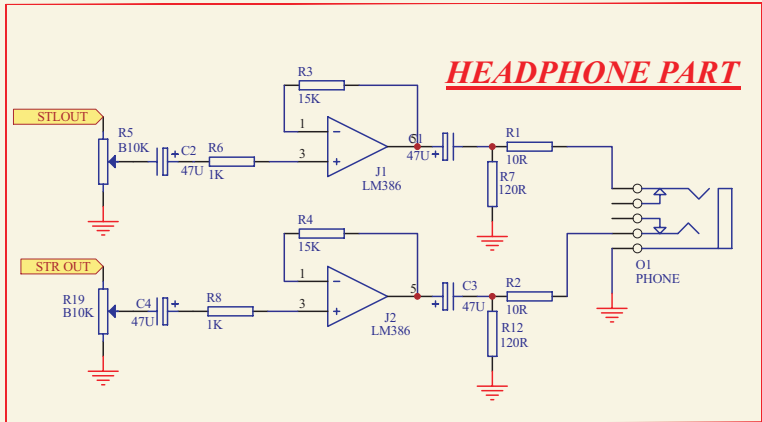

CS-612

Combo-series

Service-Dokumente
Service-documents
Documents de service
Documentos de servicio

Version 1.0

PUBLIC PART

MASTER PART

CS-612		
		21/04/04
		
www.omnitronic.com		

AMP IN

SPEAKER OUT

AMP PART

POWER SUPPLY

CS-612		21/04/04
www.omnitronic.com		

PUBLIC CONNECTION PART

SAME AS 1-6 CHANNEL
TONE PART

CS-612		
		21/04/04
		 www.omnitronic.com

ECHO PART