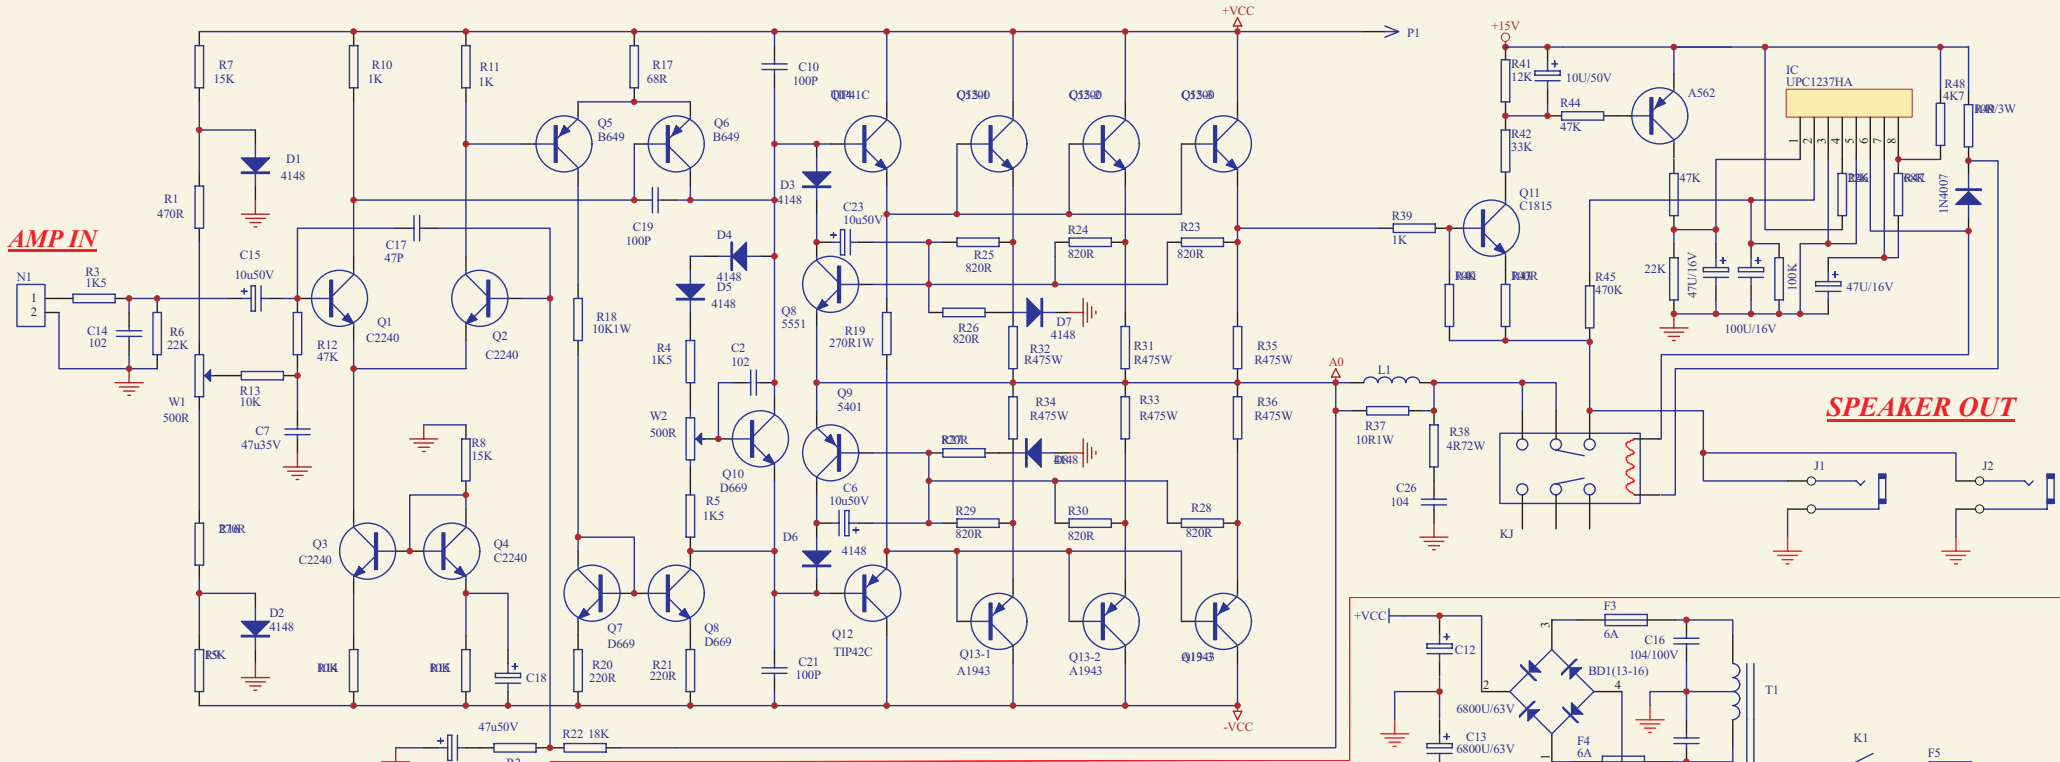

CS-612

Combo-series

Service-Dokumente
Service-documents
Documents de service
Documentos de servicio

Version 1.0

PUBLIC PART

MASTER PART

CS-612		
		21/04/04
		
www.omnitronic.com		

AMP IN

SPEAKER OUT

AMP PART

POWER SUPPLY

CS-612		21/04/04
www.omnitronic.com		

PUBLIC CONNECTION PART

SAME AS 1-6 CHANNEL
TONE PART

CS-612		
		21/04/04
		 www.omnitronic.com

ECHO PART