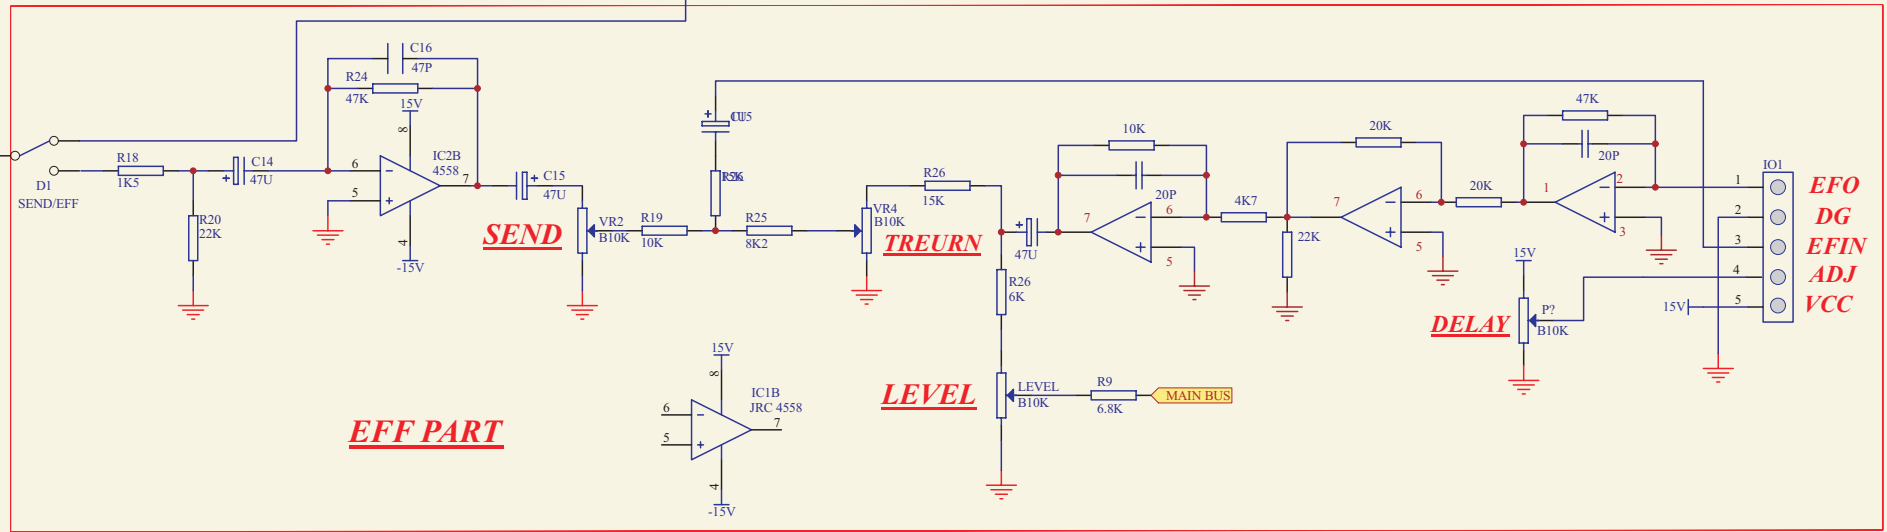

CS-612

Combo-series

Service-Dokumente
Service-documents
Documents de service
Documentos de servicio

Version 1.0

PUBLIC PART

MASTER PART

CS-612		
		21/04/04
		
www.omnitronic.com		

AMP IN

SPEAKER OUT

AMP PART

POWER SUPPLY

CS-612		21/04/04
www.omnitronic.com		

PUBLIC CONNECTION PART

SAME AS 1-6 CHANNEL
TONE PART

CS-612		
		21/04/04
		 www.omnitronic.com

ECHO PART