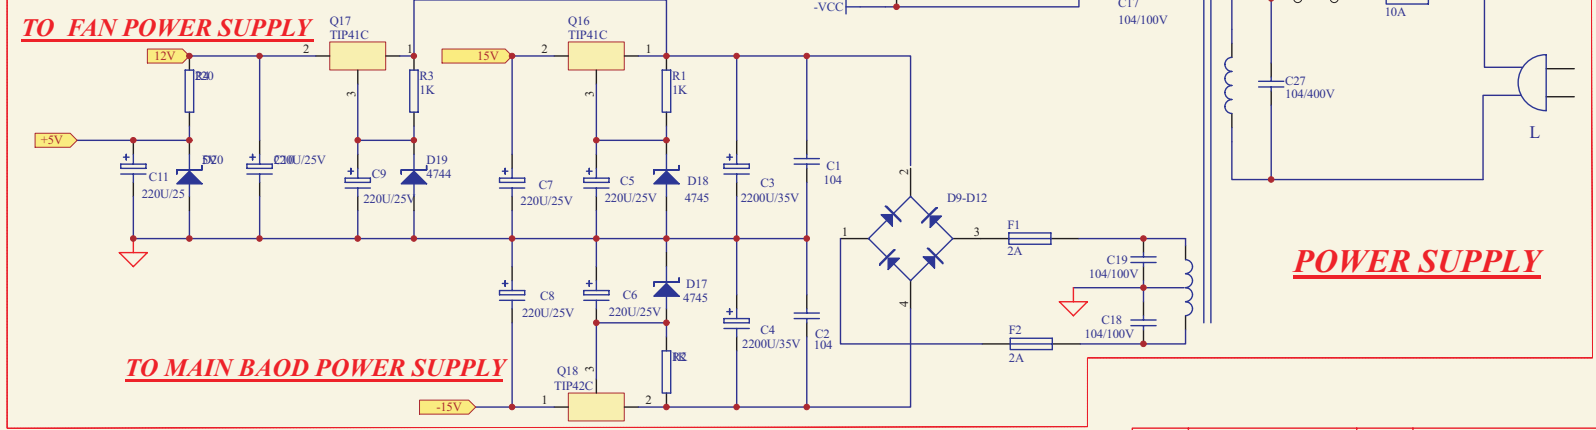

SPEAKER OUT

AMP PART

POWER SUPPLY

CS-612		21/04/04
www.omnitronic.com		

PUBLIC CONNECTION PART

SAME AS 1-6 CHANNEL
TONE PART

CS-612		
		21/04/04
		 www.omnitronic.com

ECHO PART