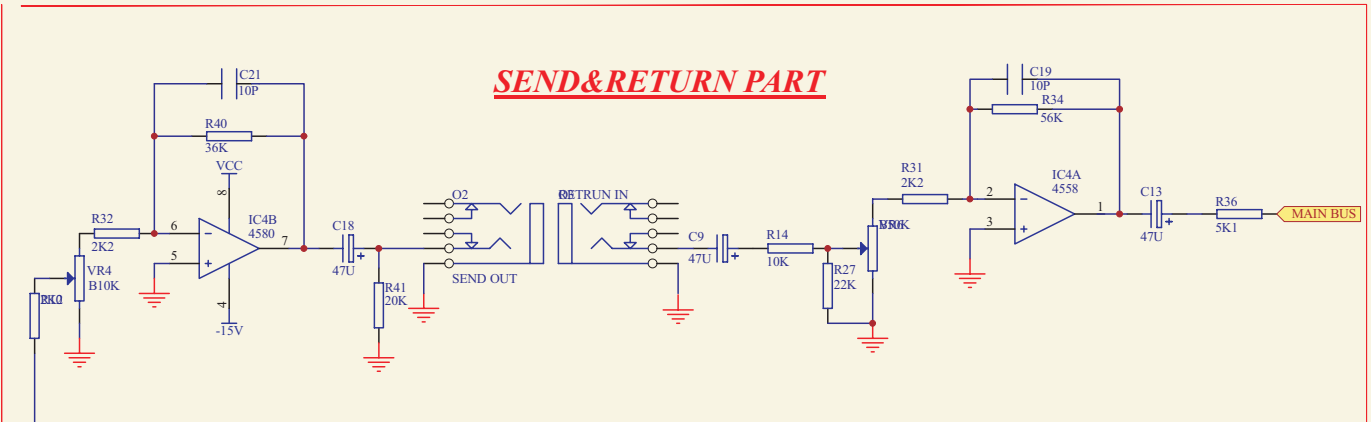

CS-612

Combo-series

Service-Dokumente
Service-documents
Documents de service
Documentos de servicio

Version 1.0

PUBLIC PART

MASTER PART

CS-612		
		21/04/04
		
www.omnitronic.com		

AMP IN

SPEAKER OUT

AMP PART

POWER SUPPLY

CS-612		21/04/04
www.omnitronic.com		

PUBLIC CONNECTION PART

SAME AS 1-6 CHANNEL
TONE PART

CS-612		
		21/04/04
		 www.omnitronic.com

ECHO PART