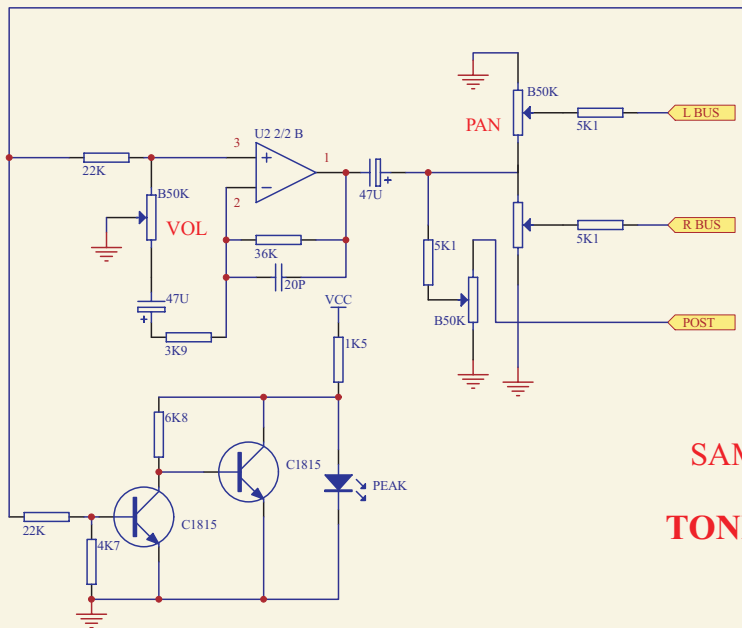

CS-612

Combo-series

Service-Dokumente
Service-documents
Documents de service
Documentos de servicio

Version 1.0

PUBLIC PART

MASTER PART

CS-612		
		21/04/04
		
www.omnitronic.com		

AMP IN

SPEAKER OUT

AMP PART

POWER SUPPLY

CS-612		21/04/04
www.omnitronic.com		

PUBLIC CONNECTION PART

SAME AS 1-6 CHANNEL
TONE PART

CS-612		
		21/04/04
		 www.omnitronic.com

ECHO PART