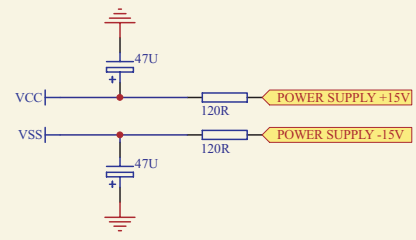

SPEAKER OUT

AMP PART

POWER SUPPLY

CS-612		21/04/04
www.omnitronic.com		

PUBLIC CONNECTION PART

SAME AS 1-6 CHANNEL
TONE PART

CS-612		
		21/04/04
		 www.omnitronic.com

ECHO PART