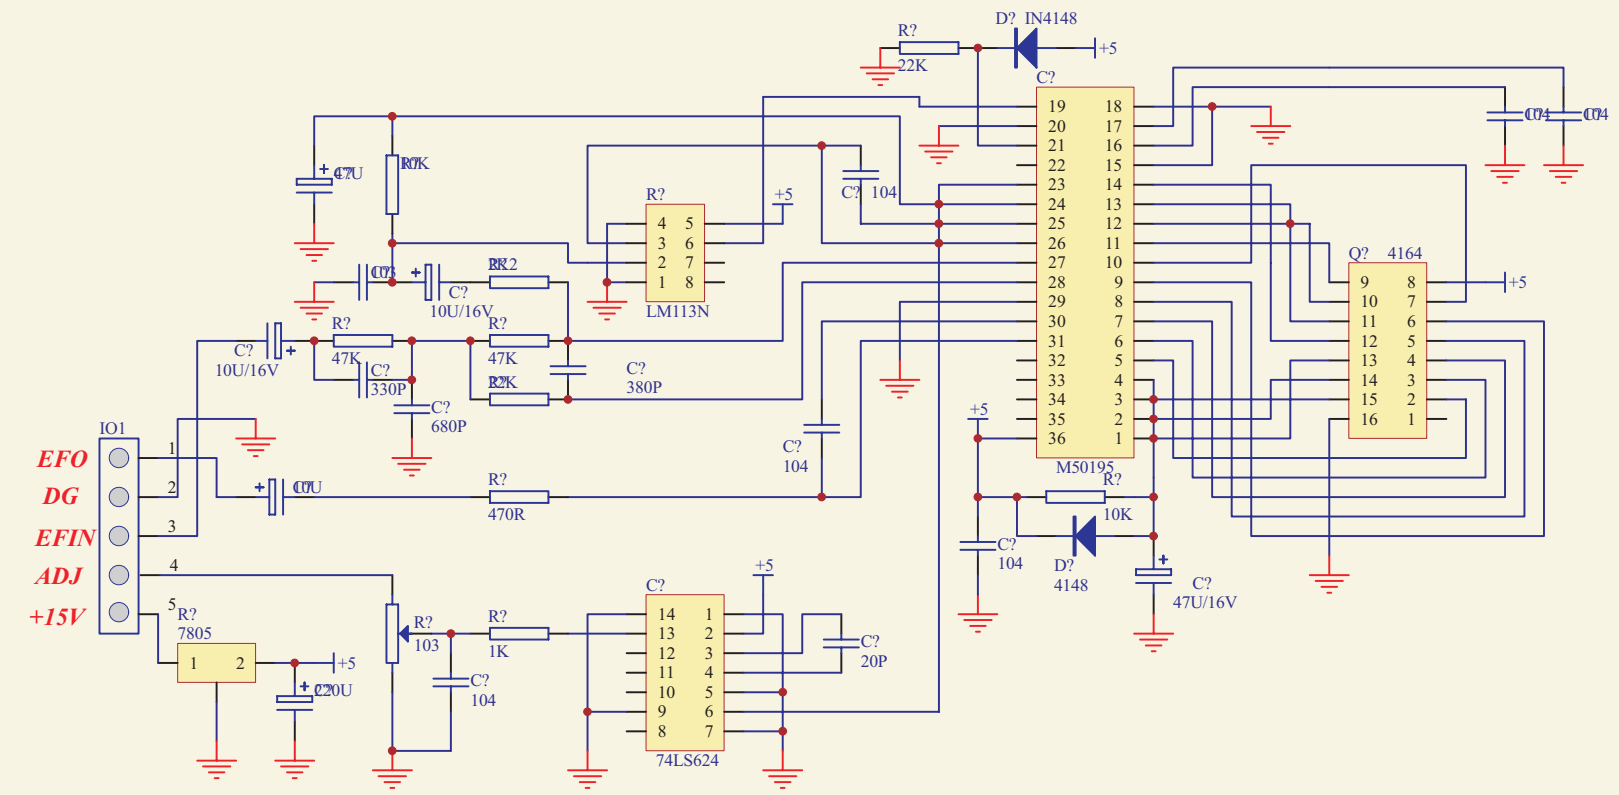

SPEAKER OUT

AMP PART

POWER SUPPLY

CS-612		21/04/04
www.omnitronic.com		

PUBLIC CONNECTION PART

SAME AS 1-6 CHANNEL
TONE PART

CS-612		
		21/04/04
		 www.omnitronic.com

ECHO PART