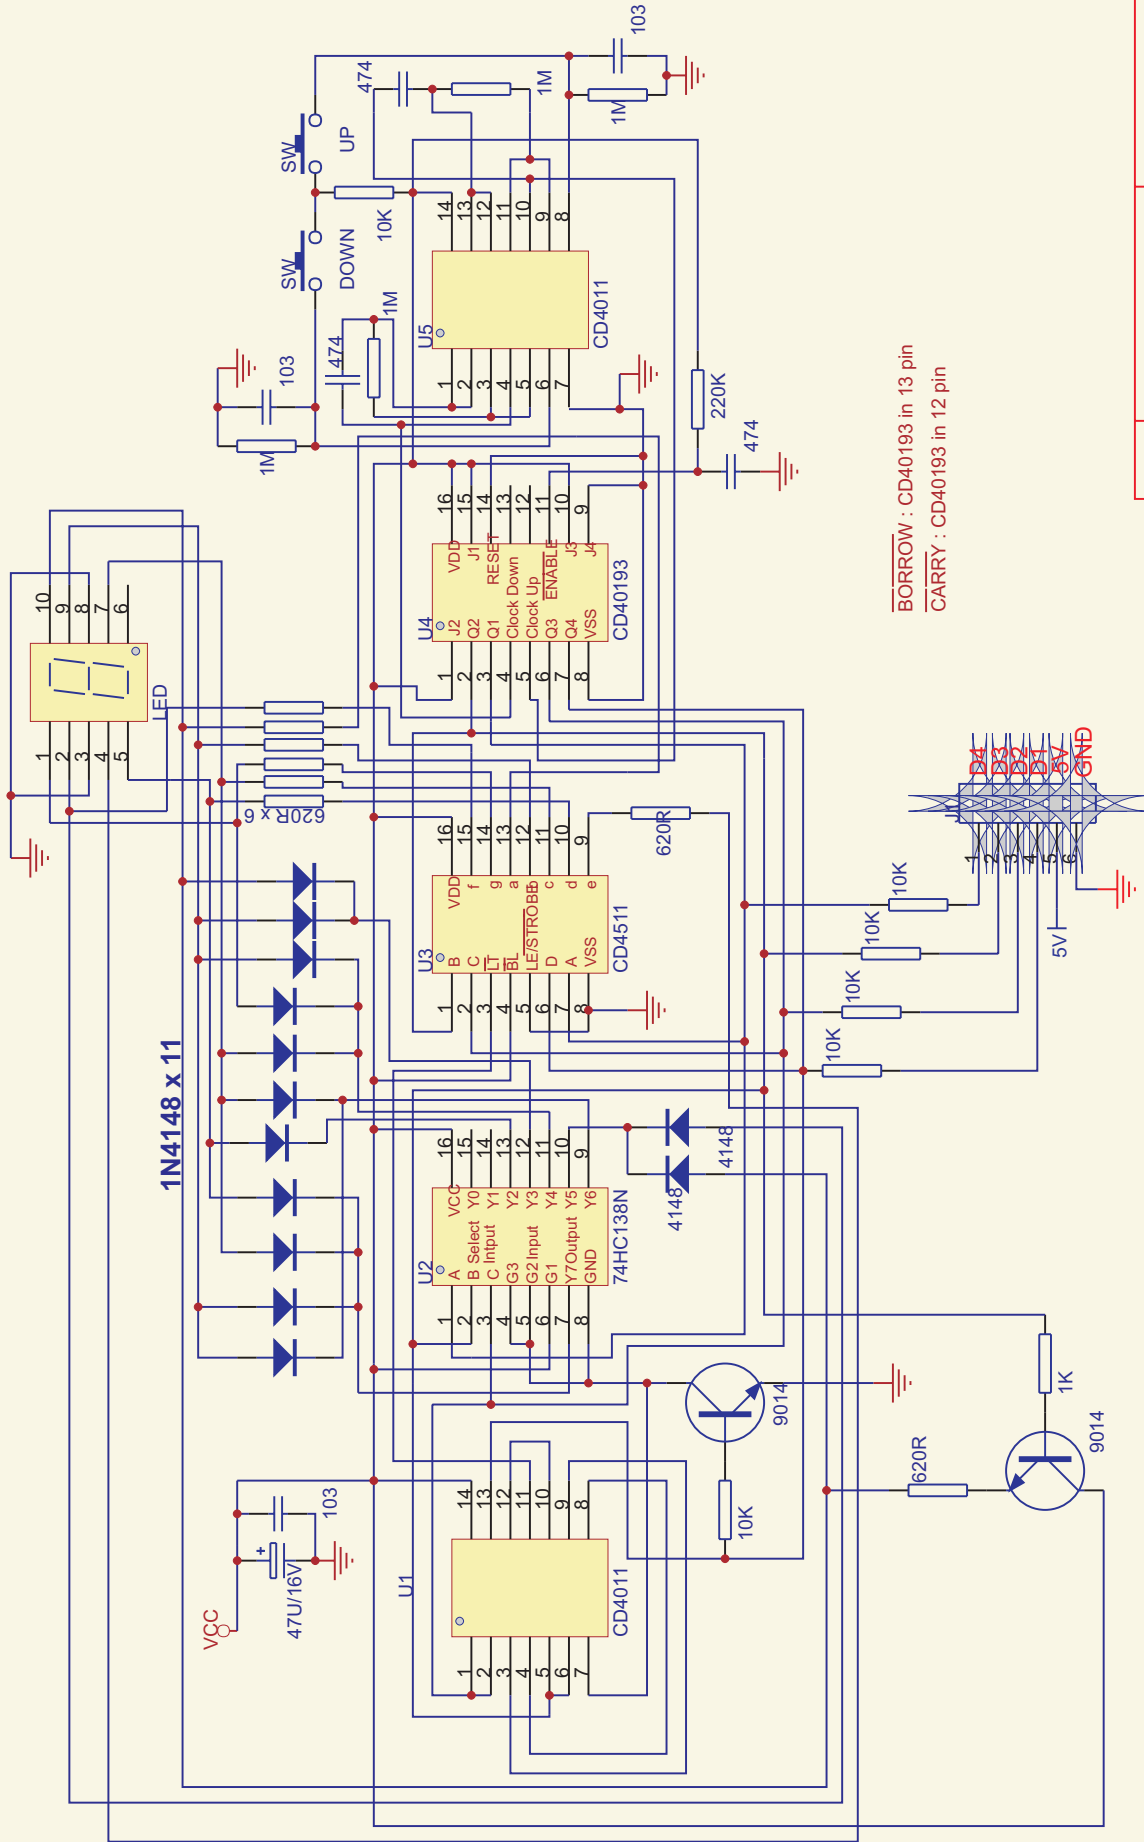

## **Recording mixers**

**Service-Dokumente**  
**Service-documents**  
**Documents de service**  
**Documentos de servicio**

**SAME AS 1-6 CHANNEL**

# SINGLE TONE PART

DELAY TIME TO LONG: 196.5us

# Echo part

OMNITRONIC RS-Series	
03/09/16	

BORROW : CD40193 in 13 pin  
 CARRY : CD40193 in 12 pin

## Echo LED display part

OMNITRONIC RS-Series	
03/9/16	