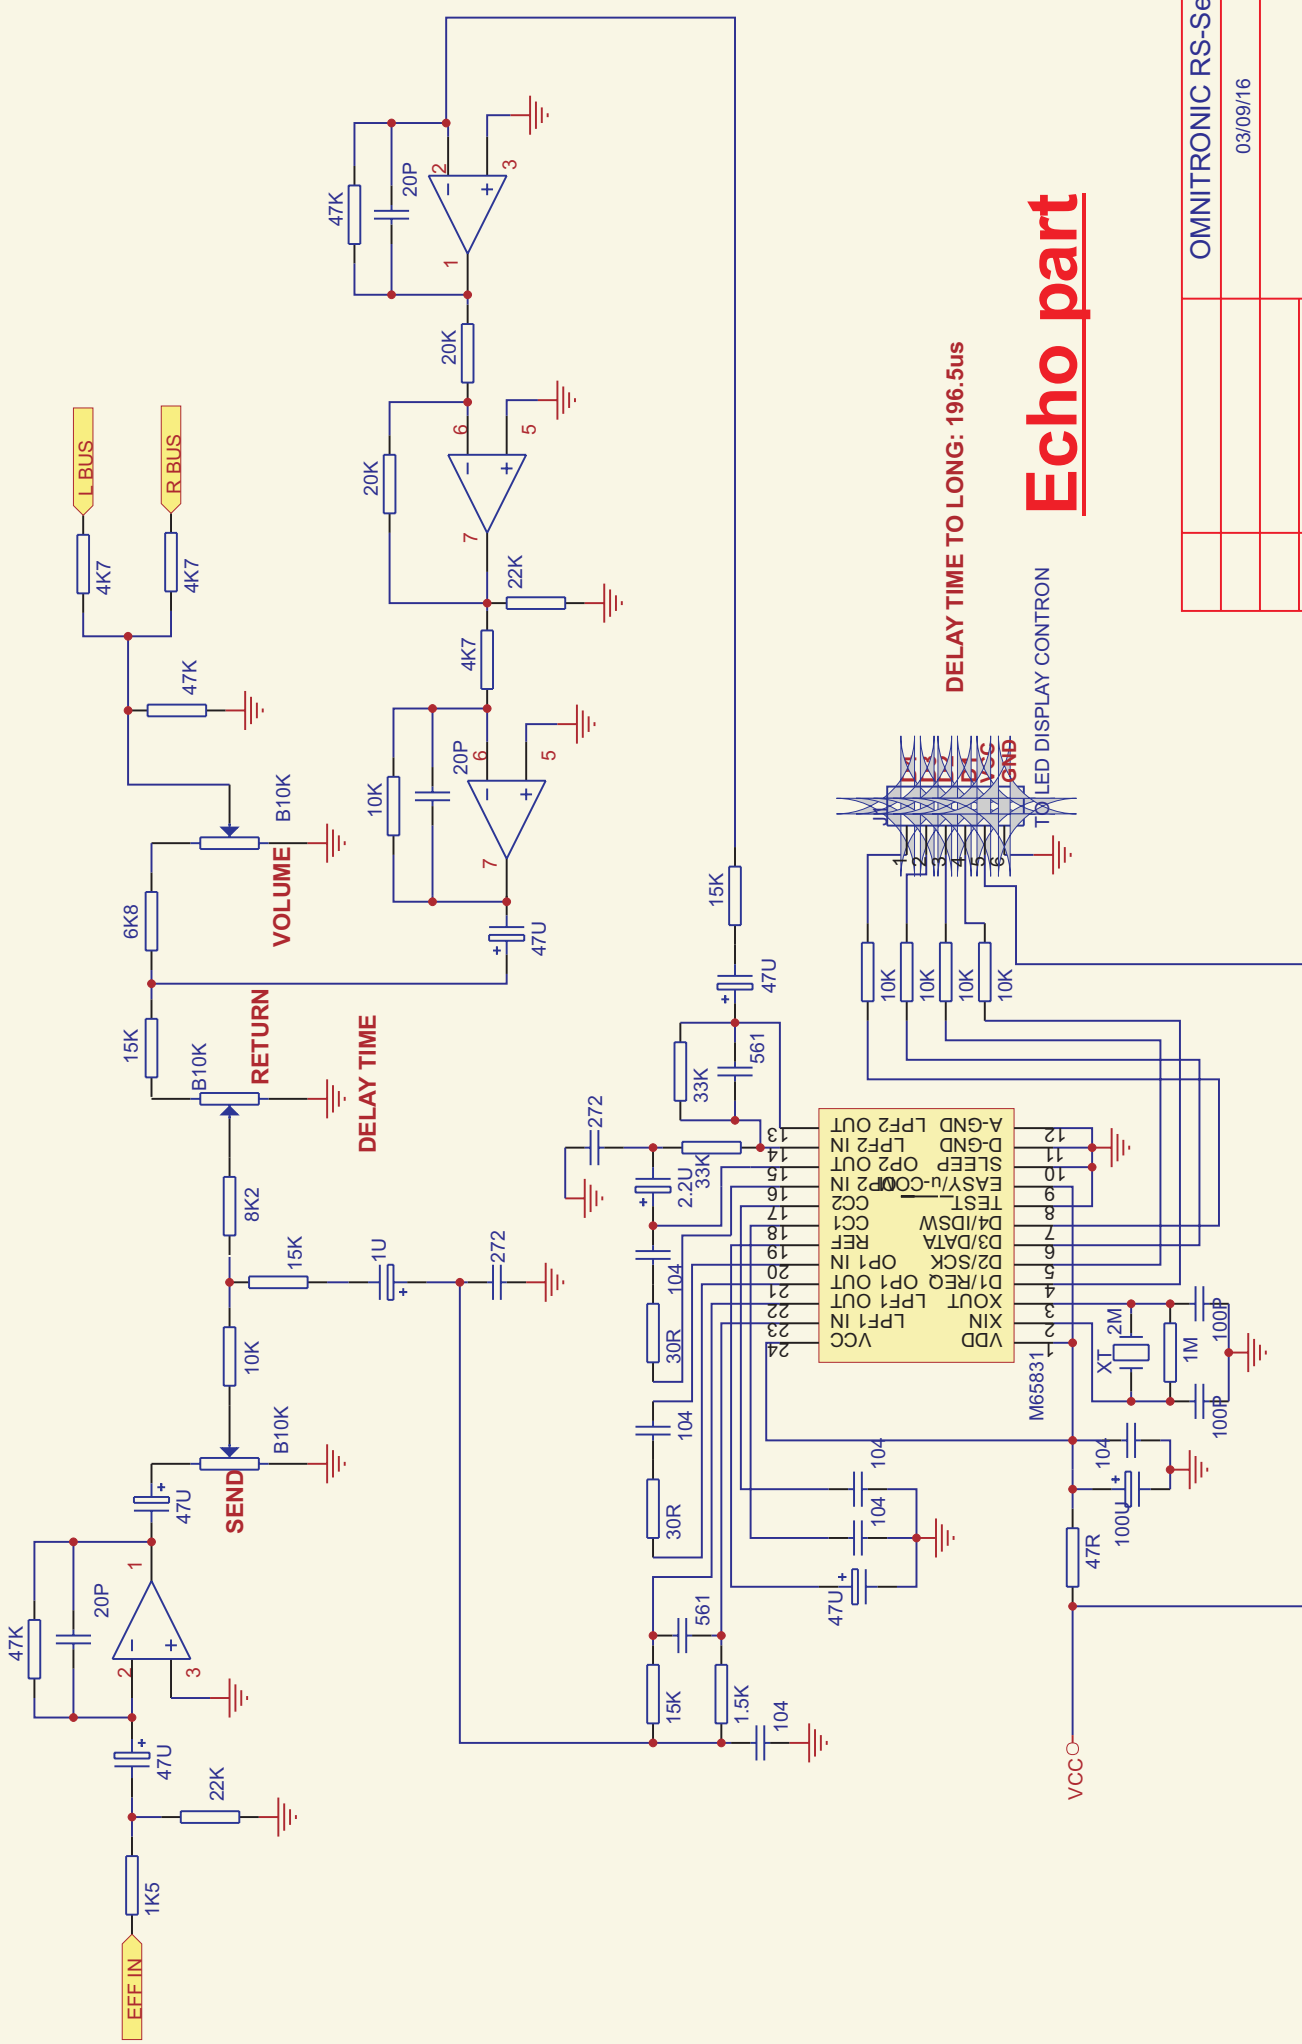

## **Recording mixers**

**Service-Dokumente**  
**Service-documents**  
**Documents de service**  
**Documentos de servicio**

**SAME AS 1-6 CHANNEL**

# SINGLE TONE PART

DELAY TIME TO LONG: 196.5us

# Echo part

OMNITRONIC RS-Series	
03/09/16	

BORROW : CD40193 in 13 pin  
 CARRY : CD40193 in 12 pin

## Echo LED display part

OMNITRONIC RS-Series	
03/9/16	