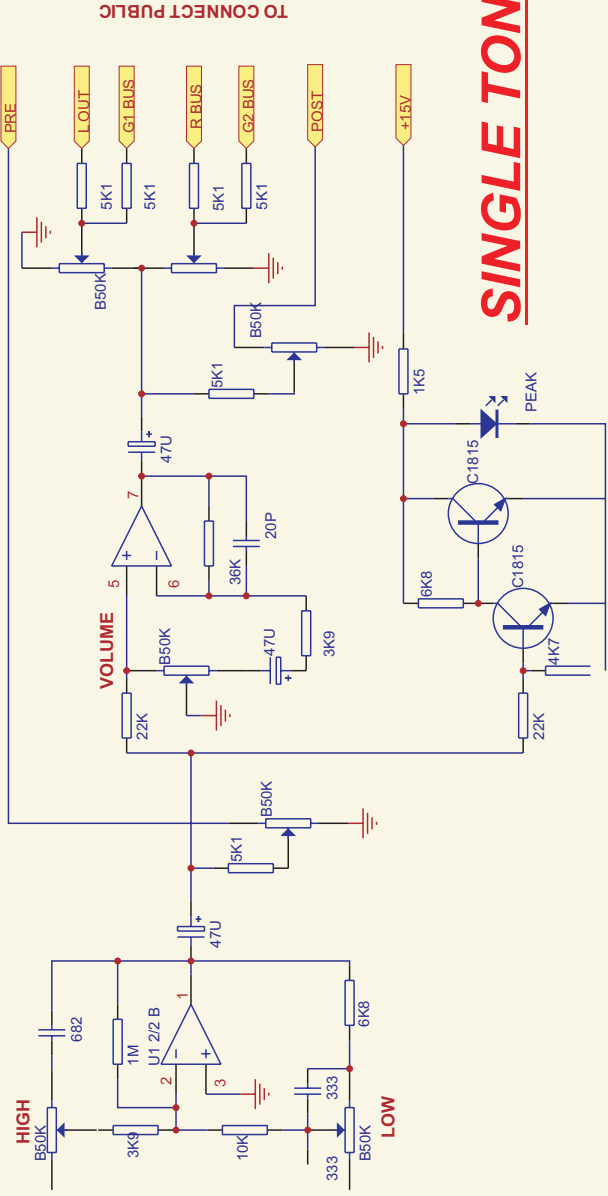

## **Recording mixers**

**Service-Dokumente**  
**Service-documents**  
**Documents de service**  
**Documentos de servicio**

**SAME AS 1-6 CHANNEL**

# SINGLE TONE PART

DELAY TIME TO LONG: 196.5us

# Echo part

OMNITRONIC RS-Series	
03/09/16	

BORROW : CD40193 in 13 pin  
 CARRY : CD40193 in 12 pin

## Echo LED display part

OMNITRONIC RS-Series	
03/9/16	