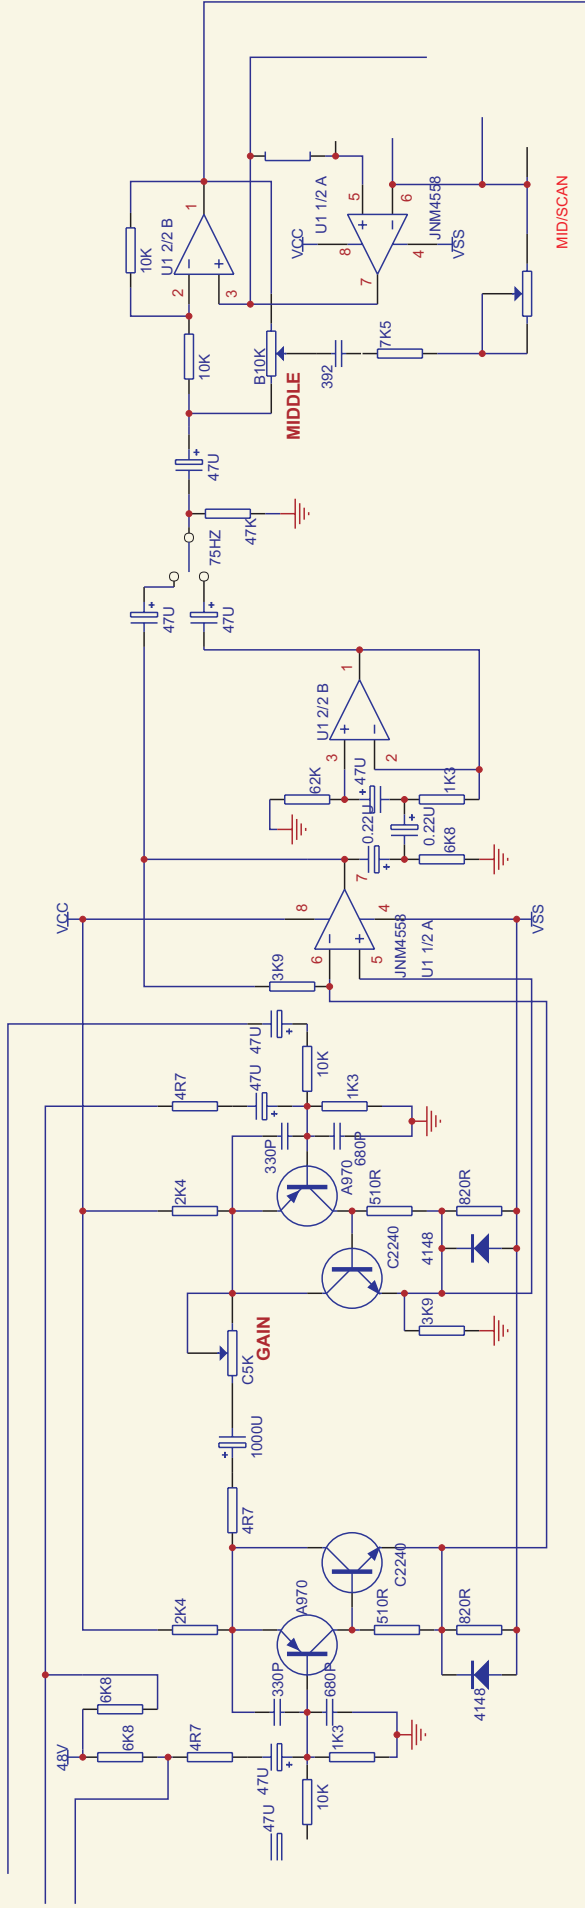

## **Recording mixers**

**Service-Dokumente**  
**Service-documents**  
**Documents de service**  
**Documentos de servicio**

**SAME AS 1-6 CHANNEL**

# SINGLE TONE PART

DELAY TIME TO LONG: 196.5us

# Echo part

OMNITRONIC RS-Series	
03/09/16	

BORROW : CD40193 in 13 pin  
 CARRY : CD40193 in 12 pin

## Echo LED display part

OMNITRONIC RS-Series	
03/9/16	