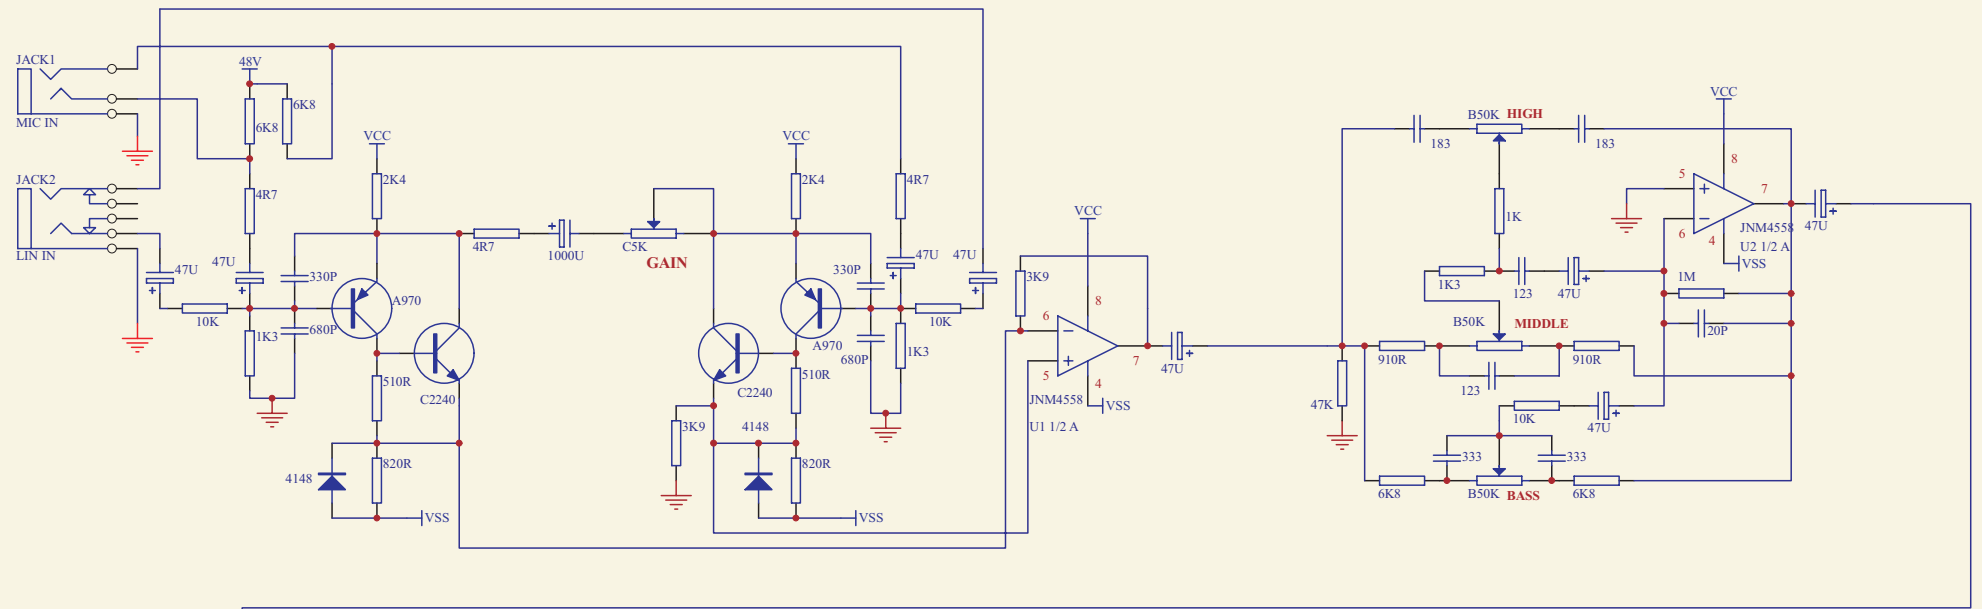

RS-602/802

Recording-series

Service-Dokumente
Service-documents
Documents de service
Documentos de servicio

Version 1.0

PUBLIC CONNECTION PART

SAME AS 1-6 CHANNEL
TONE PART

RS-602/802		05/06/07

www.omnitronic.com