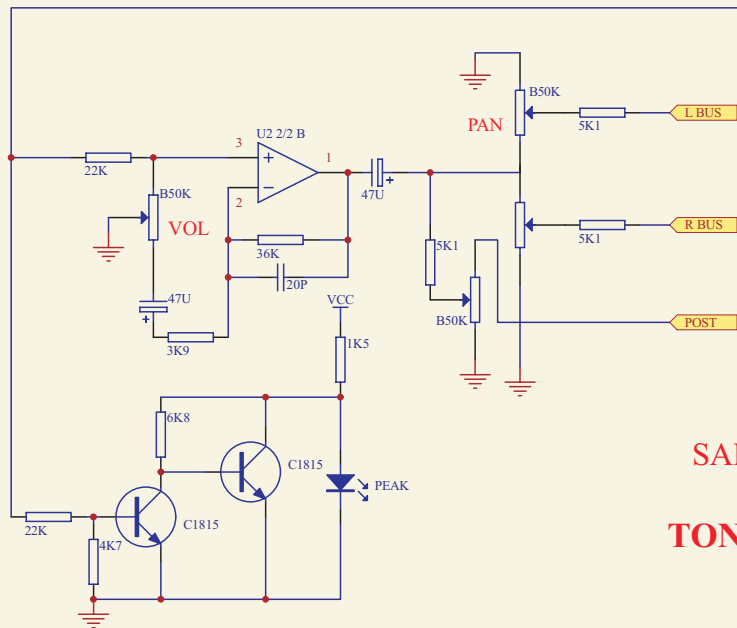

RS-602/802

Recording-series

Service-Dokumente
Service-documents
Documents de service
Documentos de servicio

Version 1.0

PUBLIC CONNECTION PART

SAME AS 1-6 CHANNEL
TONE PART

RS-602/802		05/06/07

www.omnitronic.com