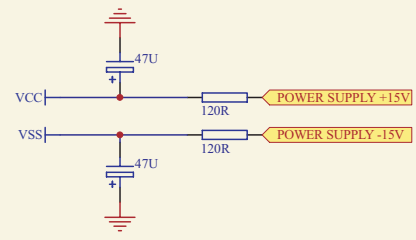

RS-602/802

Recording-series

Service-Dokumente
Service-documents
Documents de service
Documentos de servicio

Version 1.0

PUBLIC CONNECTION PART

SAME AS 1-6 CHANNEL
TONE PART

RS-602/802		05/06/07

www.omnitronic.com