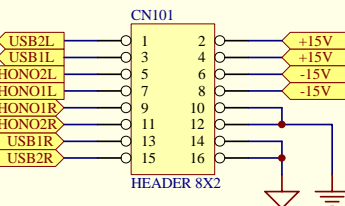

Title		
Size	Number	Revision
A3		
Date:	21-Oct-2011	Sheet of
File:	G:\机型资料\2MR-1线路图\MRL1ddb	Drawn By:

Title		
Size	Number	Revision
A3		
Date:	21-Oct-2011	Sheet of
File:	G:\机型资料\2MR-1线路图\MR1.ddb	Drawn By:

Title		
Size	Number	Revision
A3		
Date:	21-Oct-2011	Sheet of
File:	G:\机型资料\2MR-1线路图\MR1.ddb	Drawn By:

Title		
Size	Number	Revision
A3		
Date:	21-Oct-2011	Sheet of
File:	G:\机型资料2\MR-1\线路图\MR1.Ldd	Drawn By: