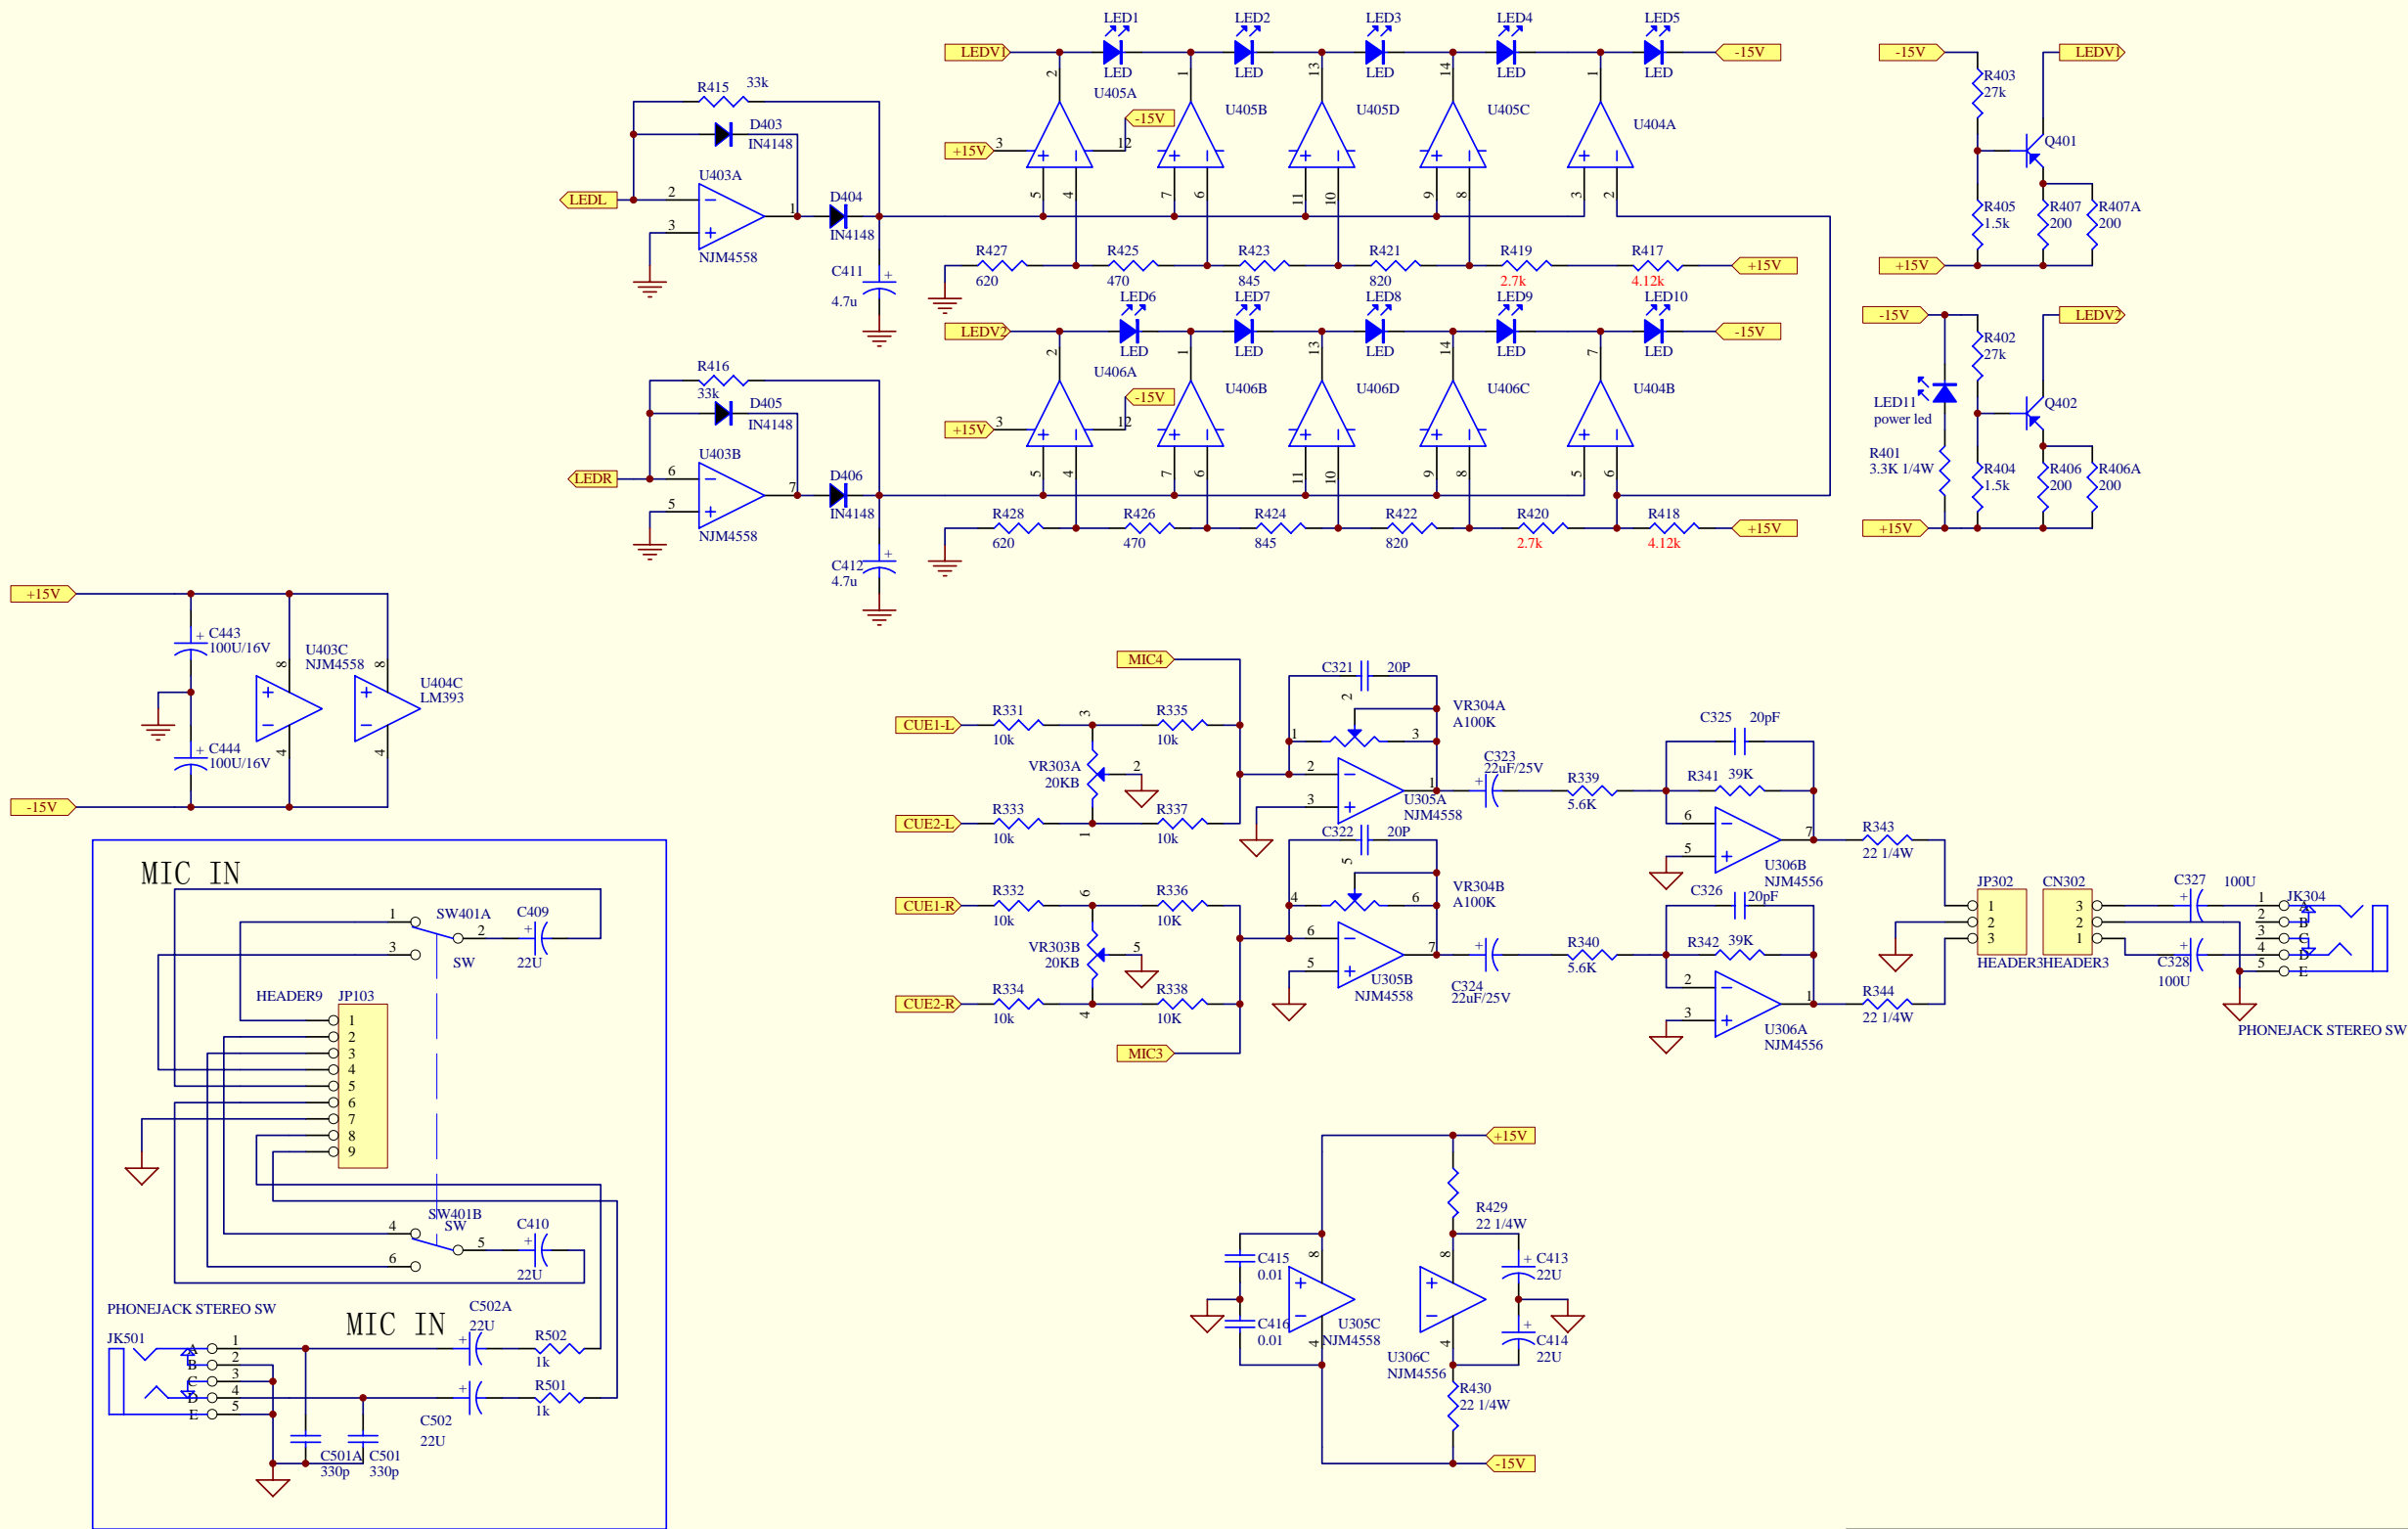

Title		
Size	Number	Revision
A3		
Date:	21-Oct-2011	Sheet of
File:	G:\机型资料\2MR-1线路图\MRL1ddb	Drawn By:

Title		
Size	Number	Revision
A3		
Date:	21-Oct-2011	Sheet of
File:	G:\机型资料\2MR-1线路图\MR1.ddb	Drawn By:

Title		
Size	Number	Revision
A3		
Date:	21-Oct-2011	Sheet of
File:	G:\机型资料\2MR-1线路图\MR1.ddb	Drawn By:

Title		
Size	Number	Revision
A3		
Date:	21-Oct-2011	Sheet of
File:	G:\机型资料2\MR-1\线路图\MR1.Ldd	Drawn By: