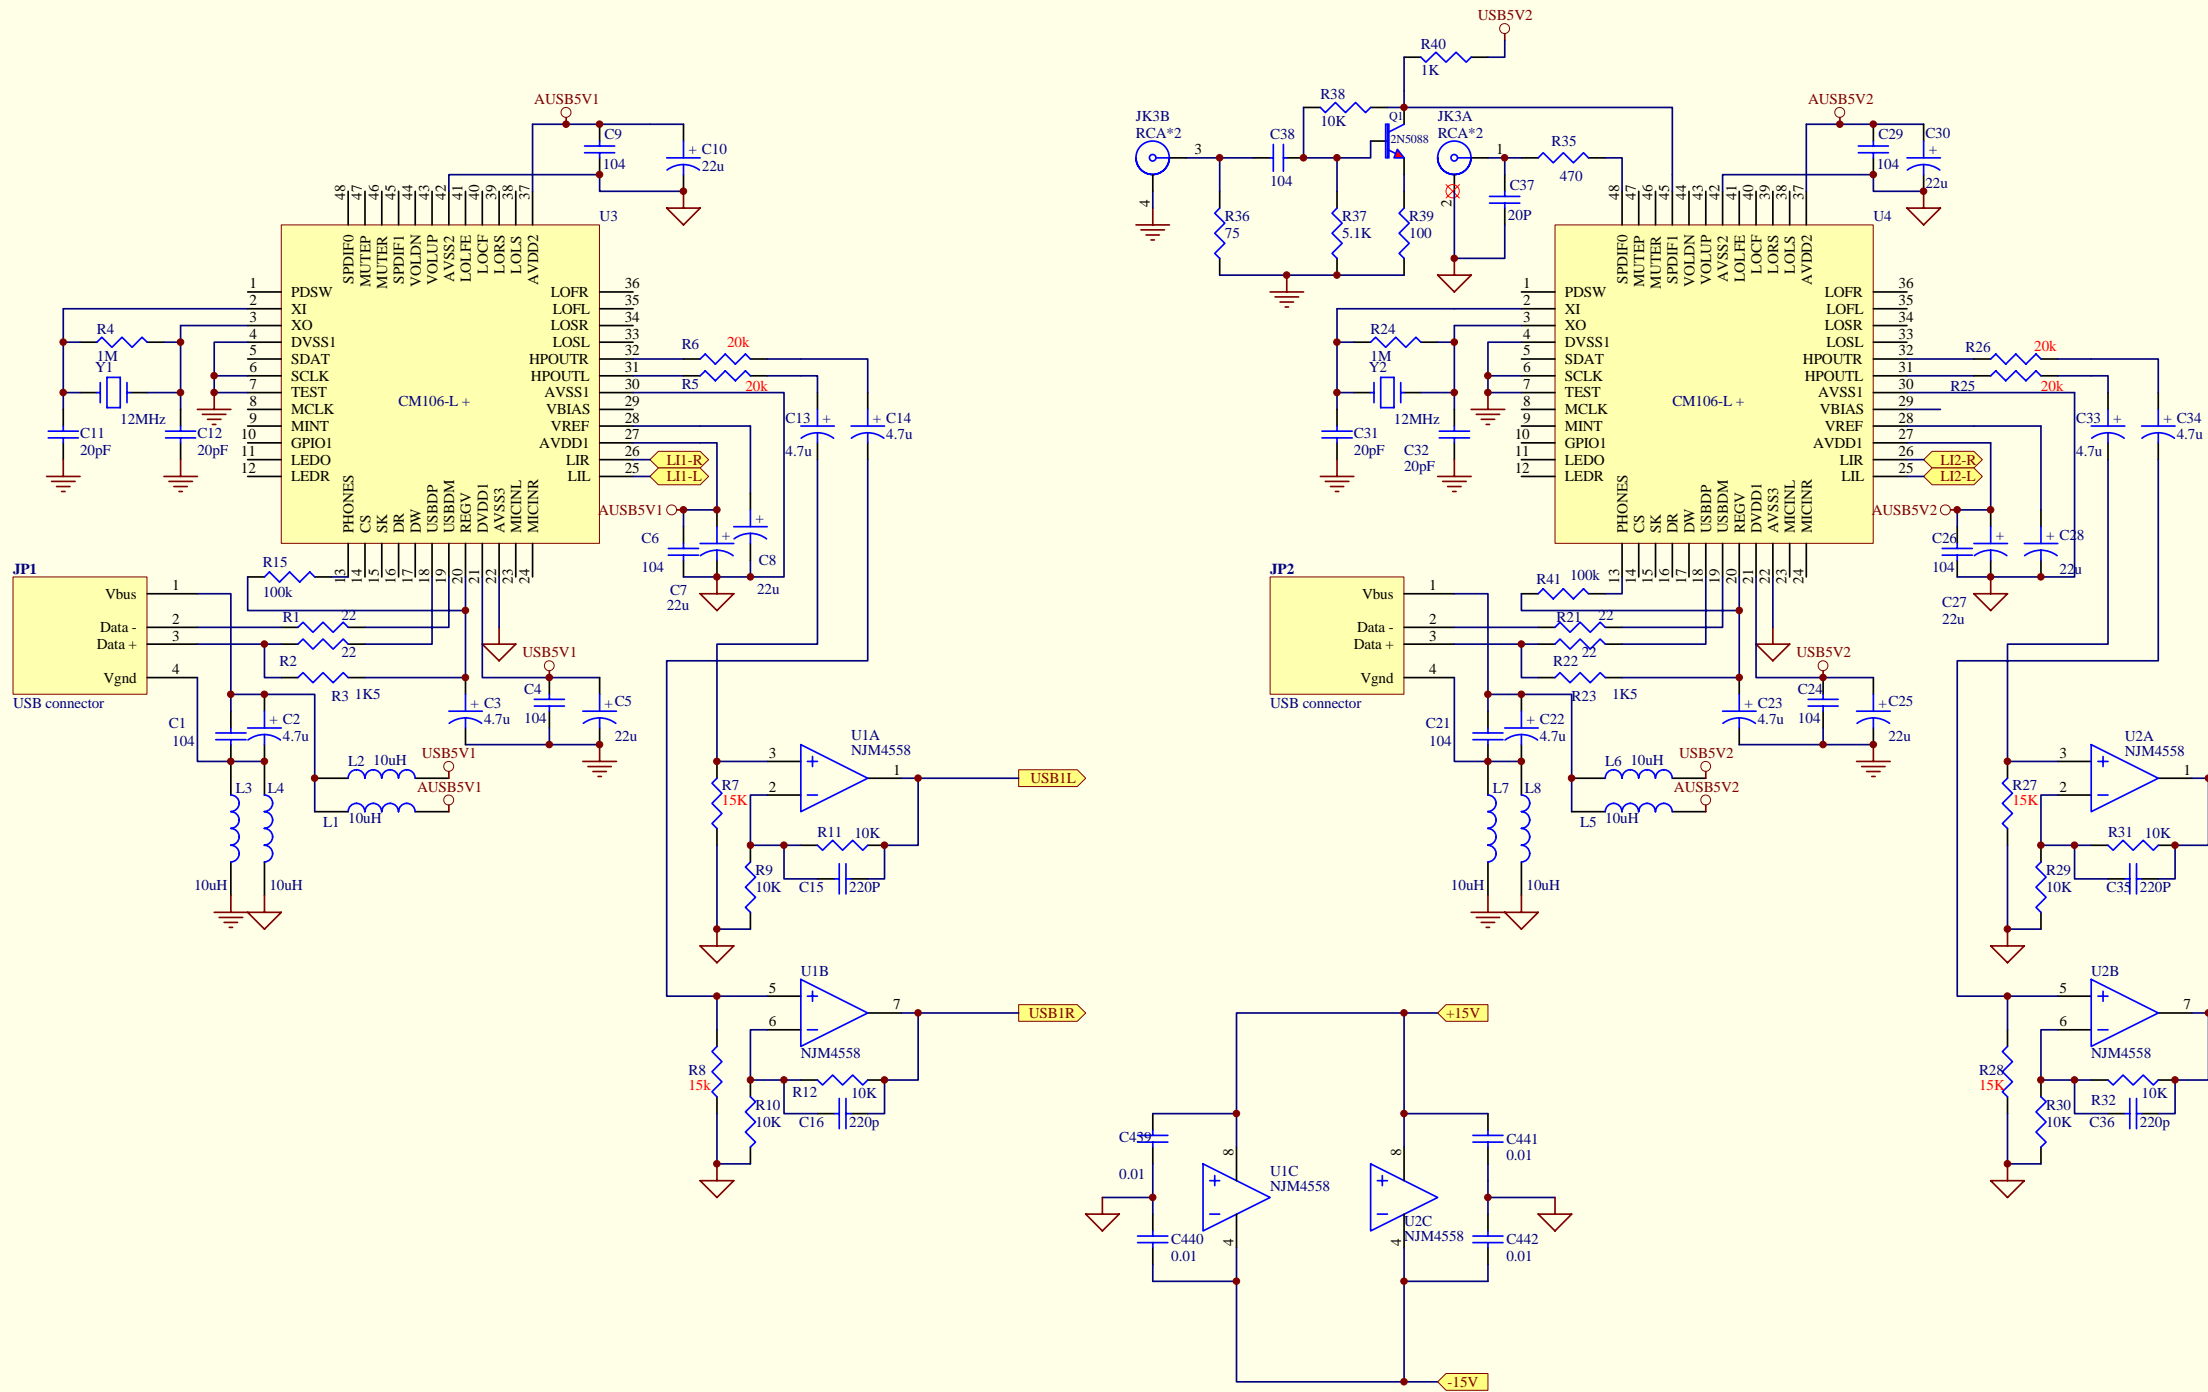

Title		
Size	Number	Revision
A3		
Date:	21-Oct-2011	Sheet of
File:	G:\机型资料\2MR-1线路图\MRL1ddb	Drawn By:

Title		
Size	Number	Revision
A3		
Date:	21-Oct-2011	Sheet of
File:	G:\机型资料\2MR-1线路图\MR1.ddb	Drawn By:

Title		
Size	Number	Revision
A3		
Date:	21-Oct-2011	Sheet of
File:	G:\机型资料\2MR-1线路图\MR1.ddb	Drawn By:

Title		
Size	Number	Revision
A3		
Date:	21-Oct-2011	Sheet of
File:	G:\机型资料2\MR-1\线路图\MR1.Ldd	Drawn By: