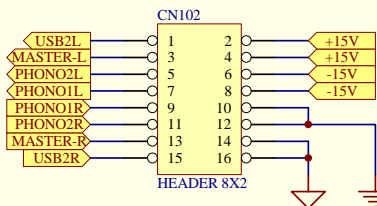

Title		
Size	Number	Revision
A3		
Date:	21-Oct-2011	Sheet of
File:	G:\机型资料\2MR-1线路图\MRL1ddb	Drawn By:

Title		
Size	Number	Revision
A3		
Date:	21-Oct-2011	Sheet of
File:	G:\机型资料\2MR-1线路图\MR1.ddb	Drawn By:

Title		
Size	Number	Revision
A3		
Date:	21-Oct-2011	Sheet of
File:	G:\机型资料\2MR-1线路图\MR1.ddb	Drawn By:

Title		
Size	Number	Revision
A3		
Date:	21-Oct-2011	Sheet of
File:	G:\机型资料2\MR-1\线路图\MR1.Ldd	Drawn By: