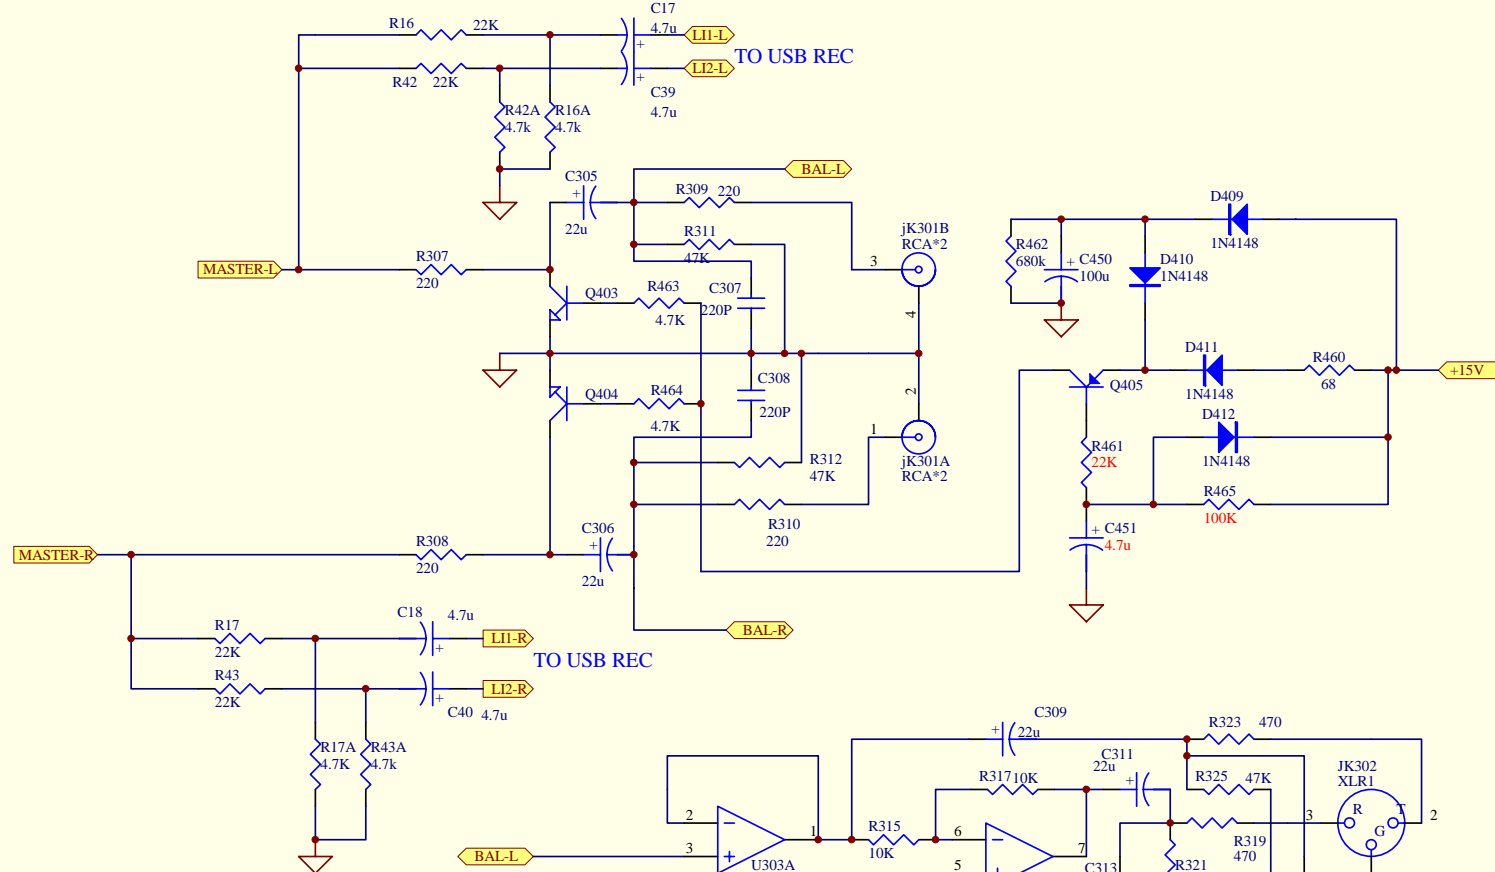

Title		
Size	Number	Revision
A3		
Date:	21-Oct-2011	Sheet of
File:	G:\机型资料\2MR-1线路图\MRL1ddb	Drawn By:

Title		
Size	Number	Revision
A3		
Date:	21-Oct-2011	Sheet of
File:	G:\机型资料\2MR-1线路图\MR1.ddb	Drawn By:

Title		
Size	Number	Revision
A3		
Date:	21-Oct-2011	Sheet of
File:	G:\机型资料\2MR-1线路图\MR1.ddb	Drawn By:

Title		
Size	Number	Revision
A3		
Date:	21-Oct-2011	Sheet of
File:	G:\机型资料2\MR-1\线路图\MR1.Ldd	Drawn By: