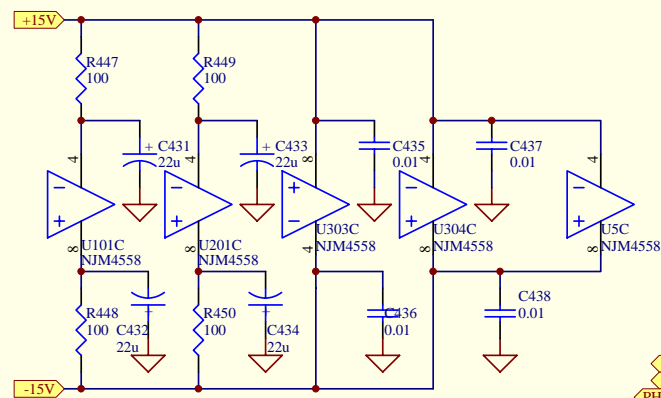

Title		
Size	Number	Revision
A3		
Date:	21-Oct-2011	Sheet of
File:	G:\机型资料\2MR-1线路图\MRL1ddb	Drawn By:

Title		
Size	Number	Revision
A3		
Date:	21-Oct-2011	Sheet of
File:	G:\机型资料\2MR-1线路图\MR1.ddb	Drawn By:

Title		
Size	Number	Revision
A3		
Date:	21-Oct-2011	Sheet of
File:	G:\机型资料\2MR-1线路图\MR1.ddb	Drawn By:

Title		
Size	Number	Revision
A3		
Date:	21-Oct-2011	Sheet of
File:	G:\机型资料2\MR-1\线路图\MR1.Ldd	Drawn By: