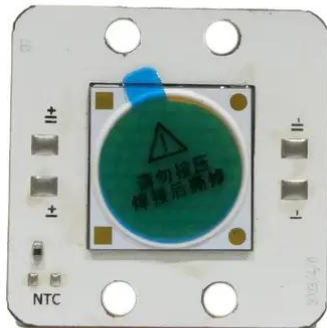

# LED COB 60W 3200K LED PFE-60 WW Profile Spot 9-25° (TX-1818W60FC120)

Art.-Nr.: E6520068  
GTIN: 4026397717006

---

# LED COB 60W 3200K LED PFE-60 WW Profile Spot 9-25° (TX-1818W60FC120)

Art.-Nr.: E6520068  
GTIN: 4026397717006