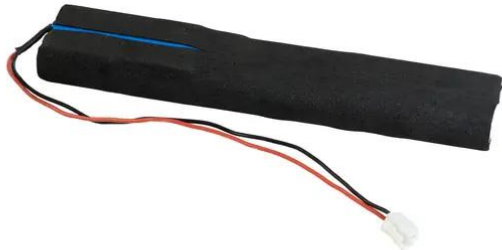

**Akku 11.1V/4400mAh Li-Ion
(TDB902) AKKU PT-100/32 Pixel
DMX Tube (langer Akku)**

Art.-Nr.: E6519923

GTIN: 4026397707977

**Akku 11.1V/4400mAh Li-Ion
(TDB902) AKKU PT-100/32 Pixel
DMX Tube (langer Akku)**

Art.-Nr.: E6519923

GTIN: 4026397707977

Features:
