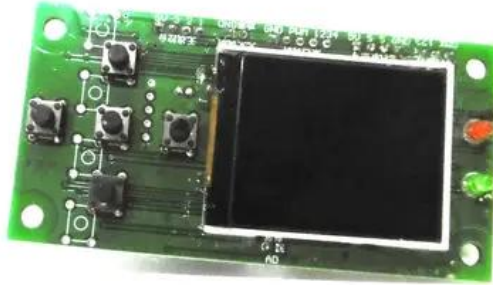

# Platine (Display) LED TMH-S90 Moving-Head Spot (X-Y-1553D)

Art.-Nr.: E6519895

GTIN: 4026397706840

---

---