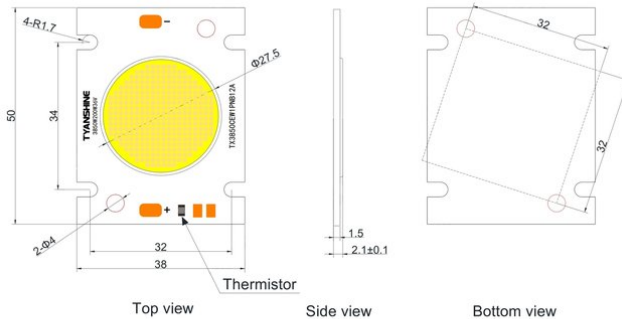

LED COB 250W 3200K LED PFE-200 3000K Profile Spot (TX-3850S200C28F12-03H95)

Art.-Nr.: E6519894
GTIN: 4026397706833

Listenpreis: 262.18 €
inkl. 19% Mwst.

LED COB 250W 3200K LED PFE-200 3000K Profile Spot (TX-3850S200C28F12-03H95)